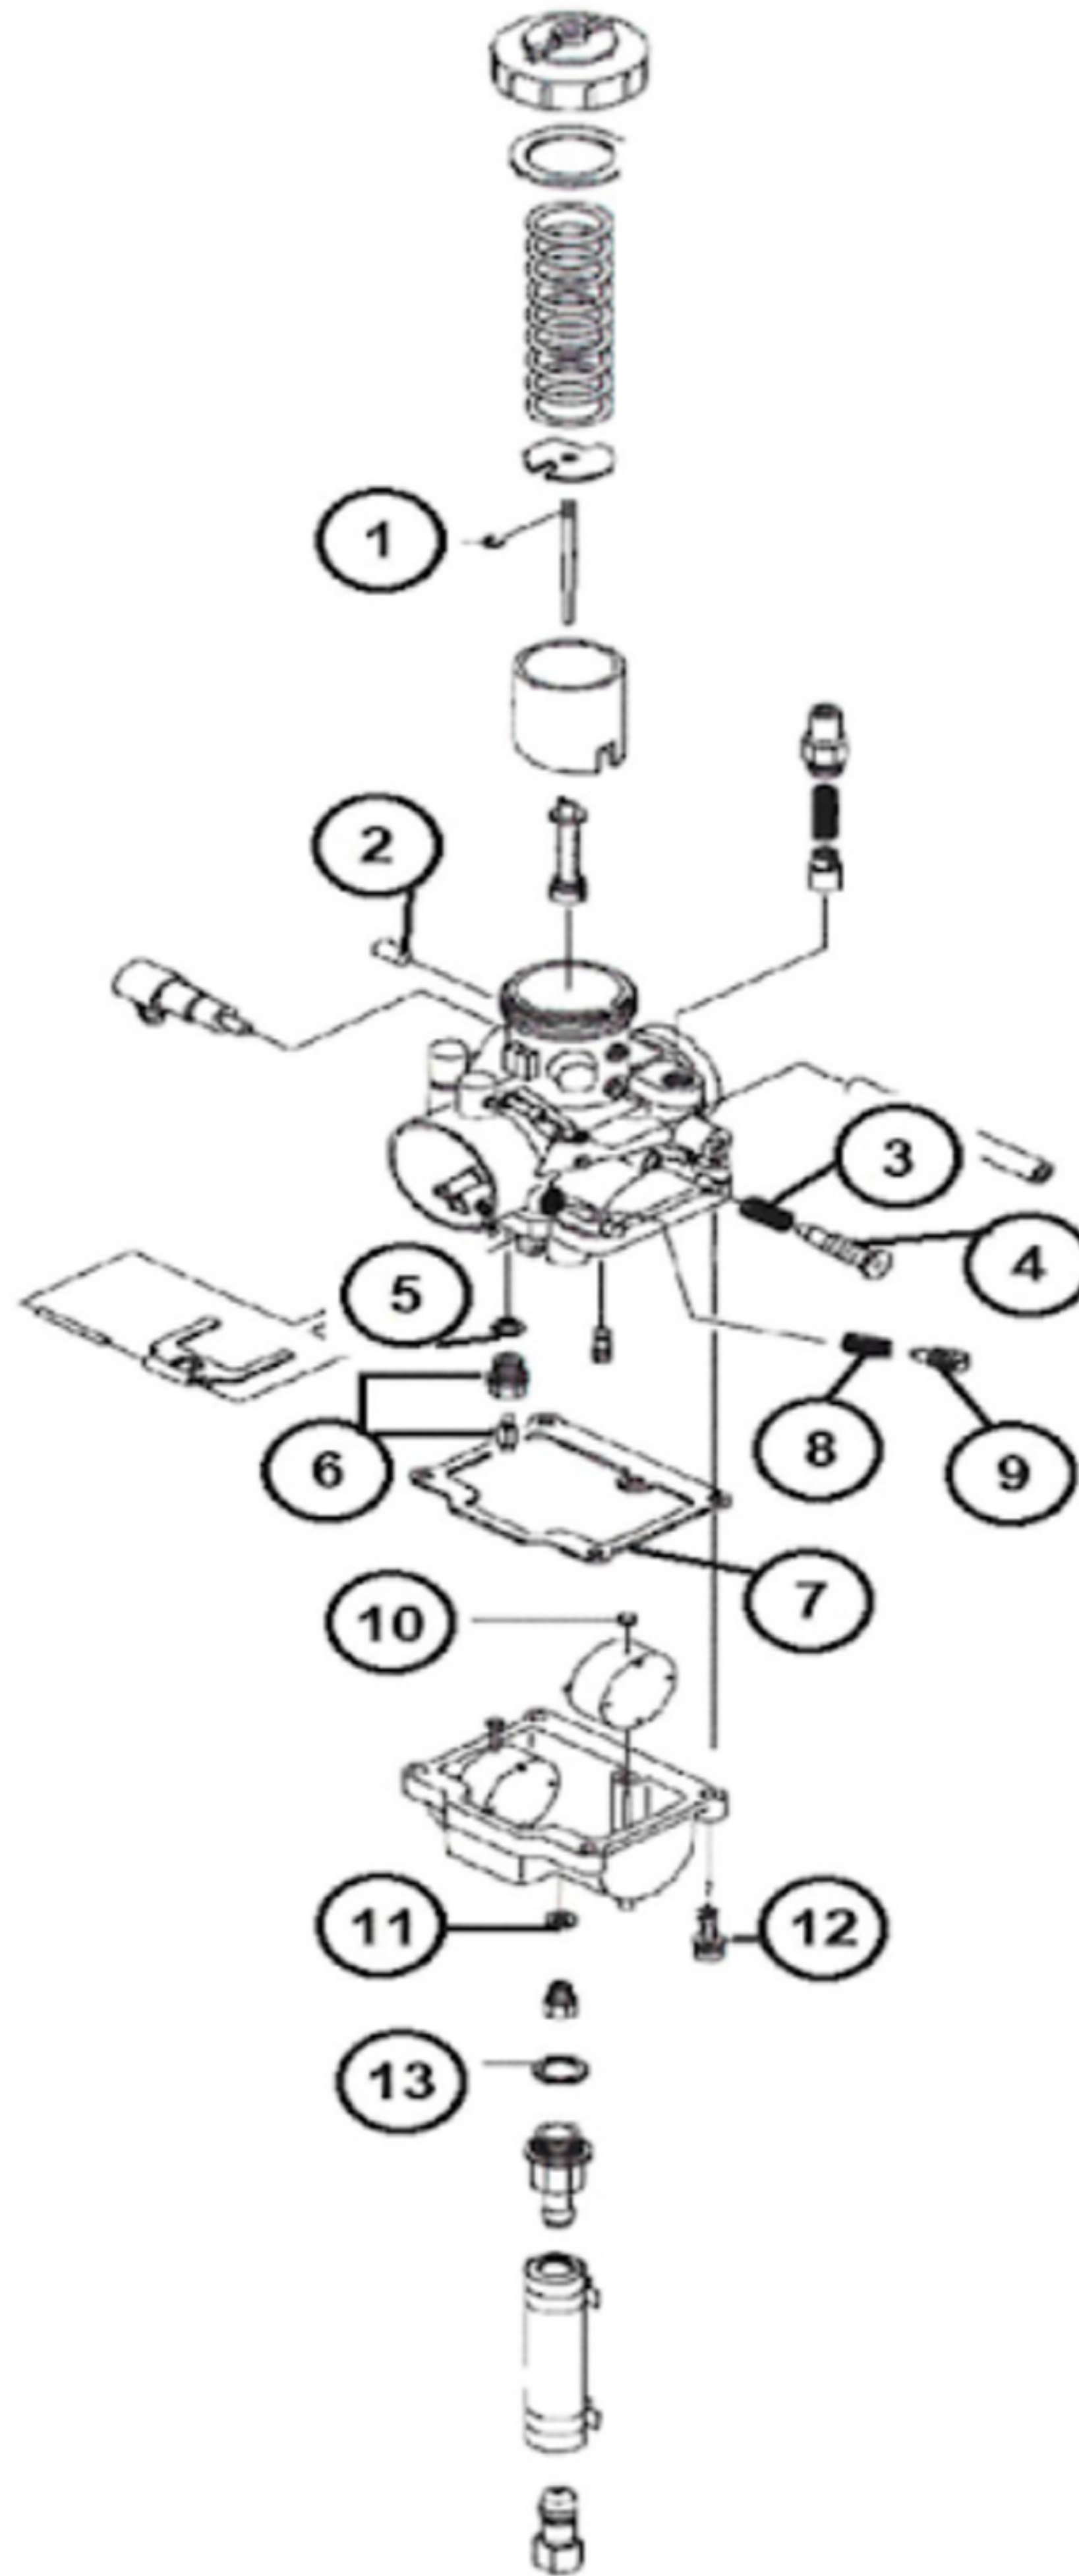

ITEM	QTY	DESCRIPTION
1	1	E-CLIP
1a	1	E-CLIP
2	1	CAP
2a	1	CAP
3	1	SPRING
4	1	IDLE SCREW
4a	1	IDLE SCREW
5	1	WASHER
6	1	FLOAT VALVE 1.5
7	1	GASKET BOWL
8	1	SPRING
9	1	AIR SCREW
9a	1	AIR SCREW
10	2	CAP
11	1	WASHER, MAIN JET
12	4	SCREW, BOWL
13	1	O-RING, BOWL

MK-VM34-637SM

FITS MULTIPLE POLARIS AND ARTIC CAT
SNOWMOBILES THAT USE THE MIKUNI OEM VM34

****REPLACEMENT JET NOTE**

Due to varying model requirements, this kit does not include main or pilot jets

If needed, refer to the following Mikuni Part numbers

when acquiring these jets:

Main Jet: 4/042-XXXX

Pilot Jet: VM22/210-XXXX