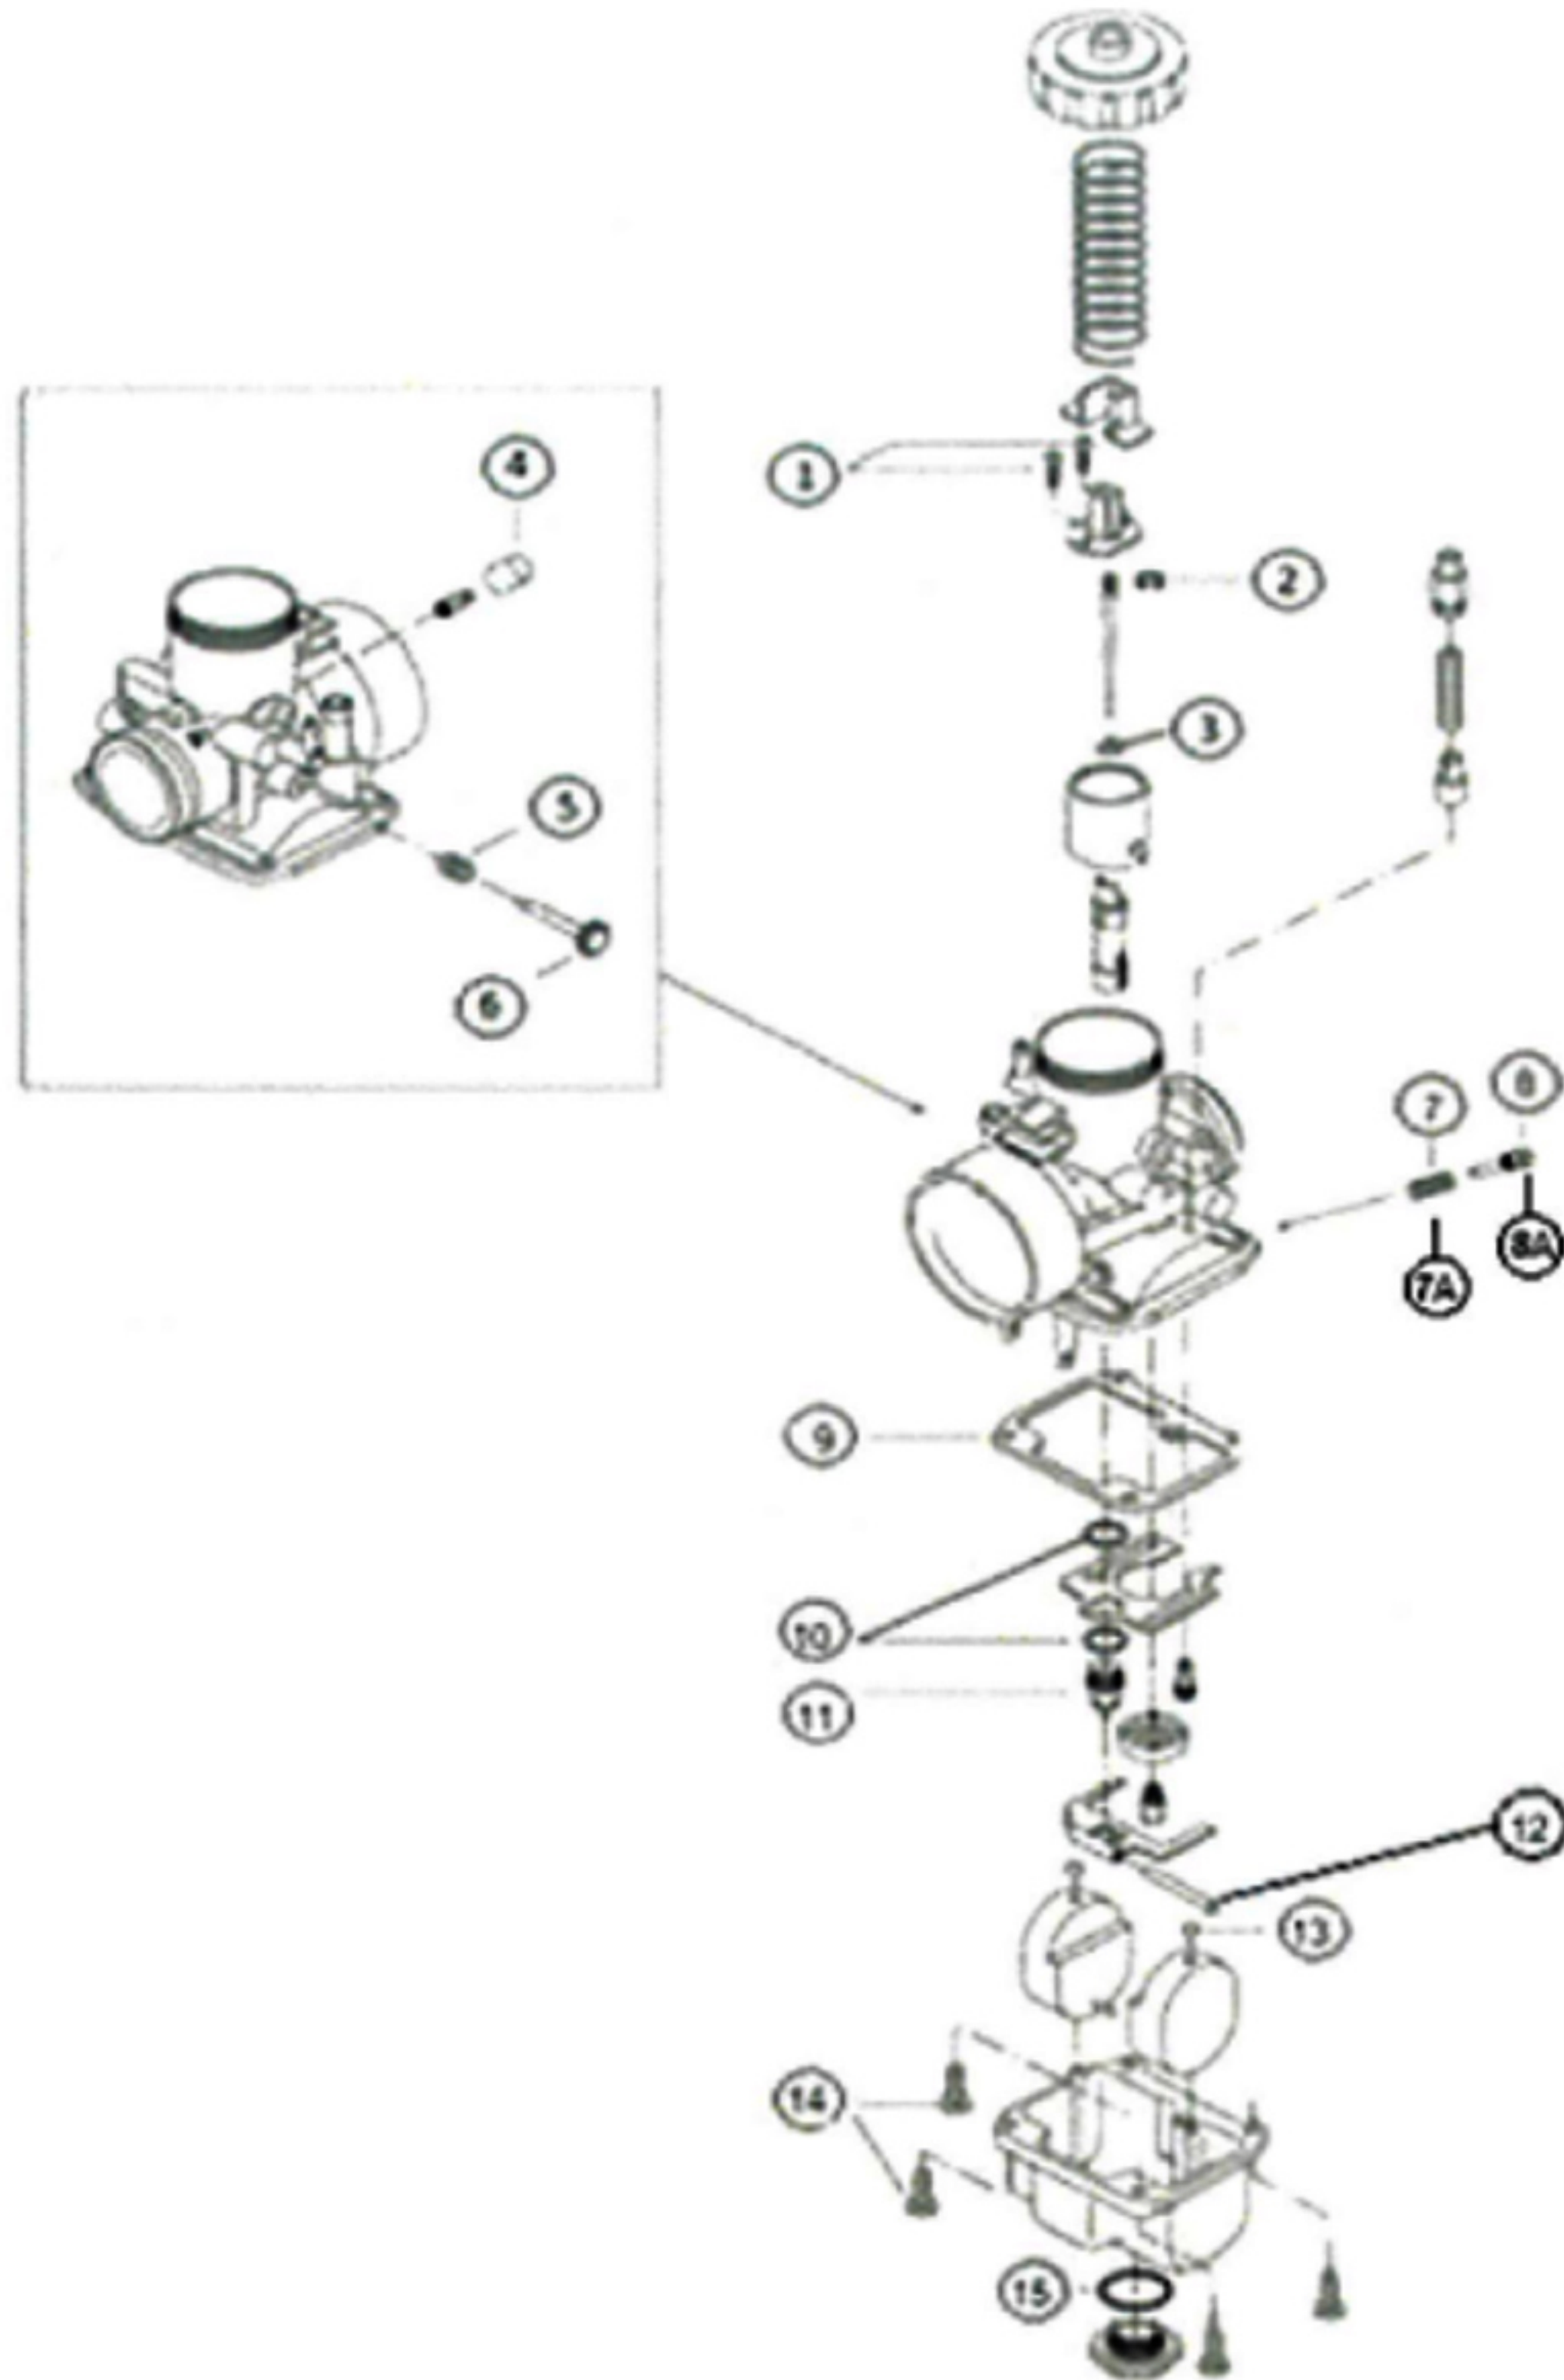

ITEM	QTY	DESCRIPTION
1	2	SCREWS
2	1	E-CLIP
3	1	PACKING
4	1	CAP
5	1	SPRING
6	1	SCREW, IDLE
7	1	SPRING, AIR SCREW
7A	1	SPRING, AIR SCREW
8	1	AIR SCREW
8A	1	AIR SCREW
9	1	GASKET, BOWL
10	2	WASHER, SEAT
11	1	NEEDLE VALVE 1.2 (Viton Tip)
12	1	PIN, FLOAT
13	2	CAP, FLOAT
14	4	SCREW, BOWL
15	1	O-RING

MK-VM30-214SM

Applications: Various Ski-Doo Snowmobiles that use Mikuni OEM VM30 Carburetors with 1.2 Viton Tip Float Valve

****REPLACEMENT JET NOTE**

Due to varying model requirements, this kit does not include main jets or pilot jets. If needed, refer to the following Mikuni Part numbers when acquiring these jets:
Main Jet: 4/042-XXXX
Pilot Jet: VM22/210-XXXX