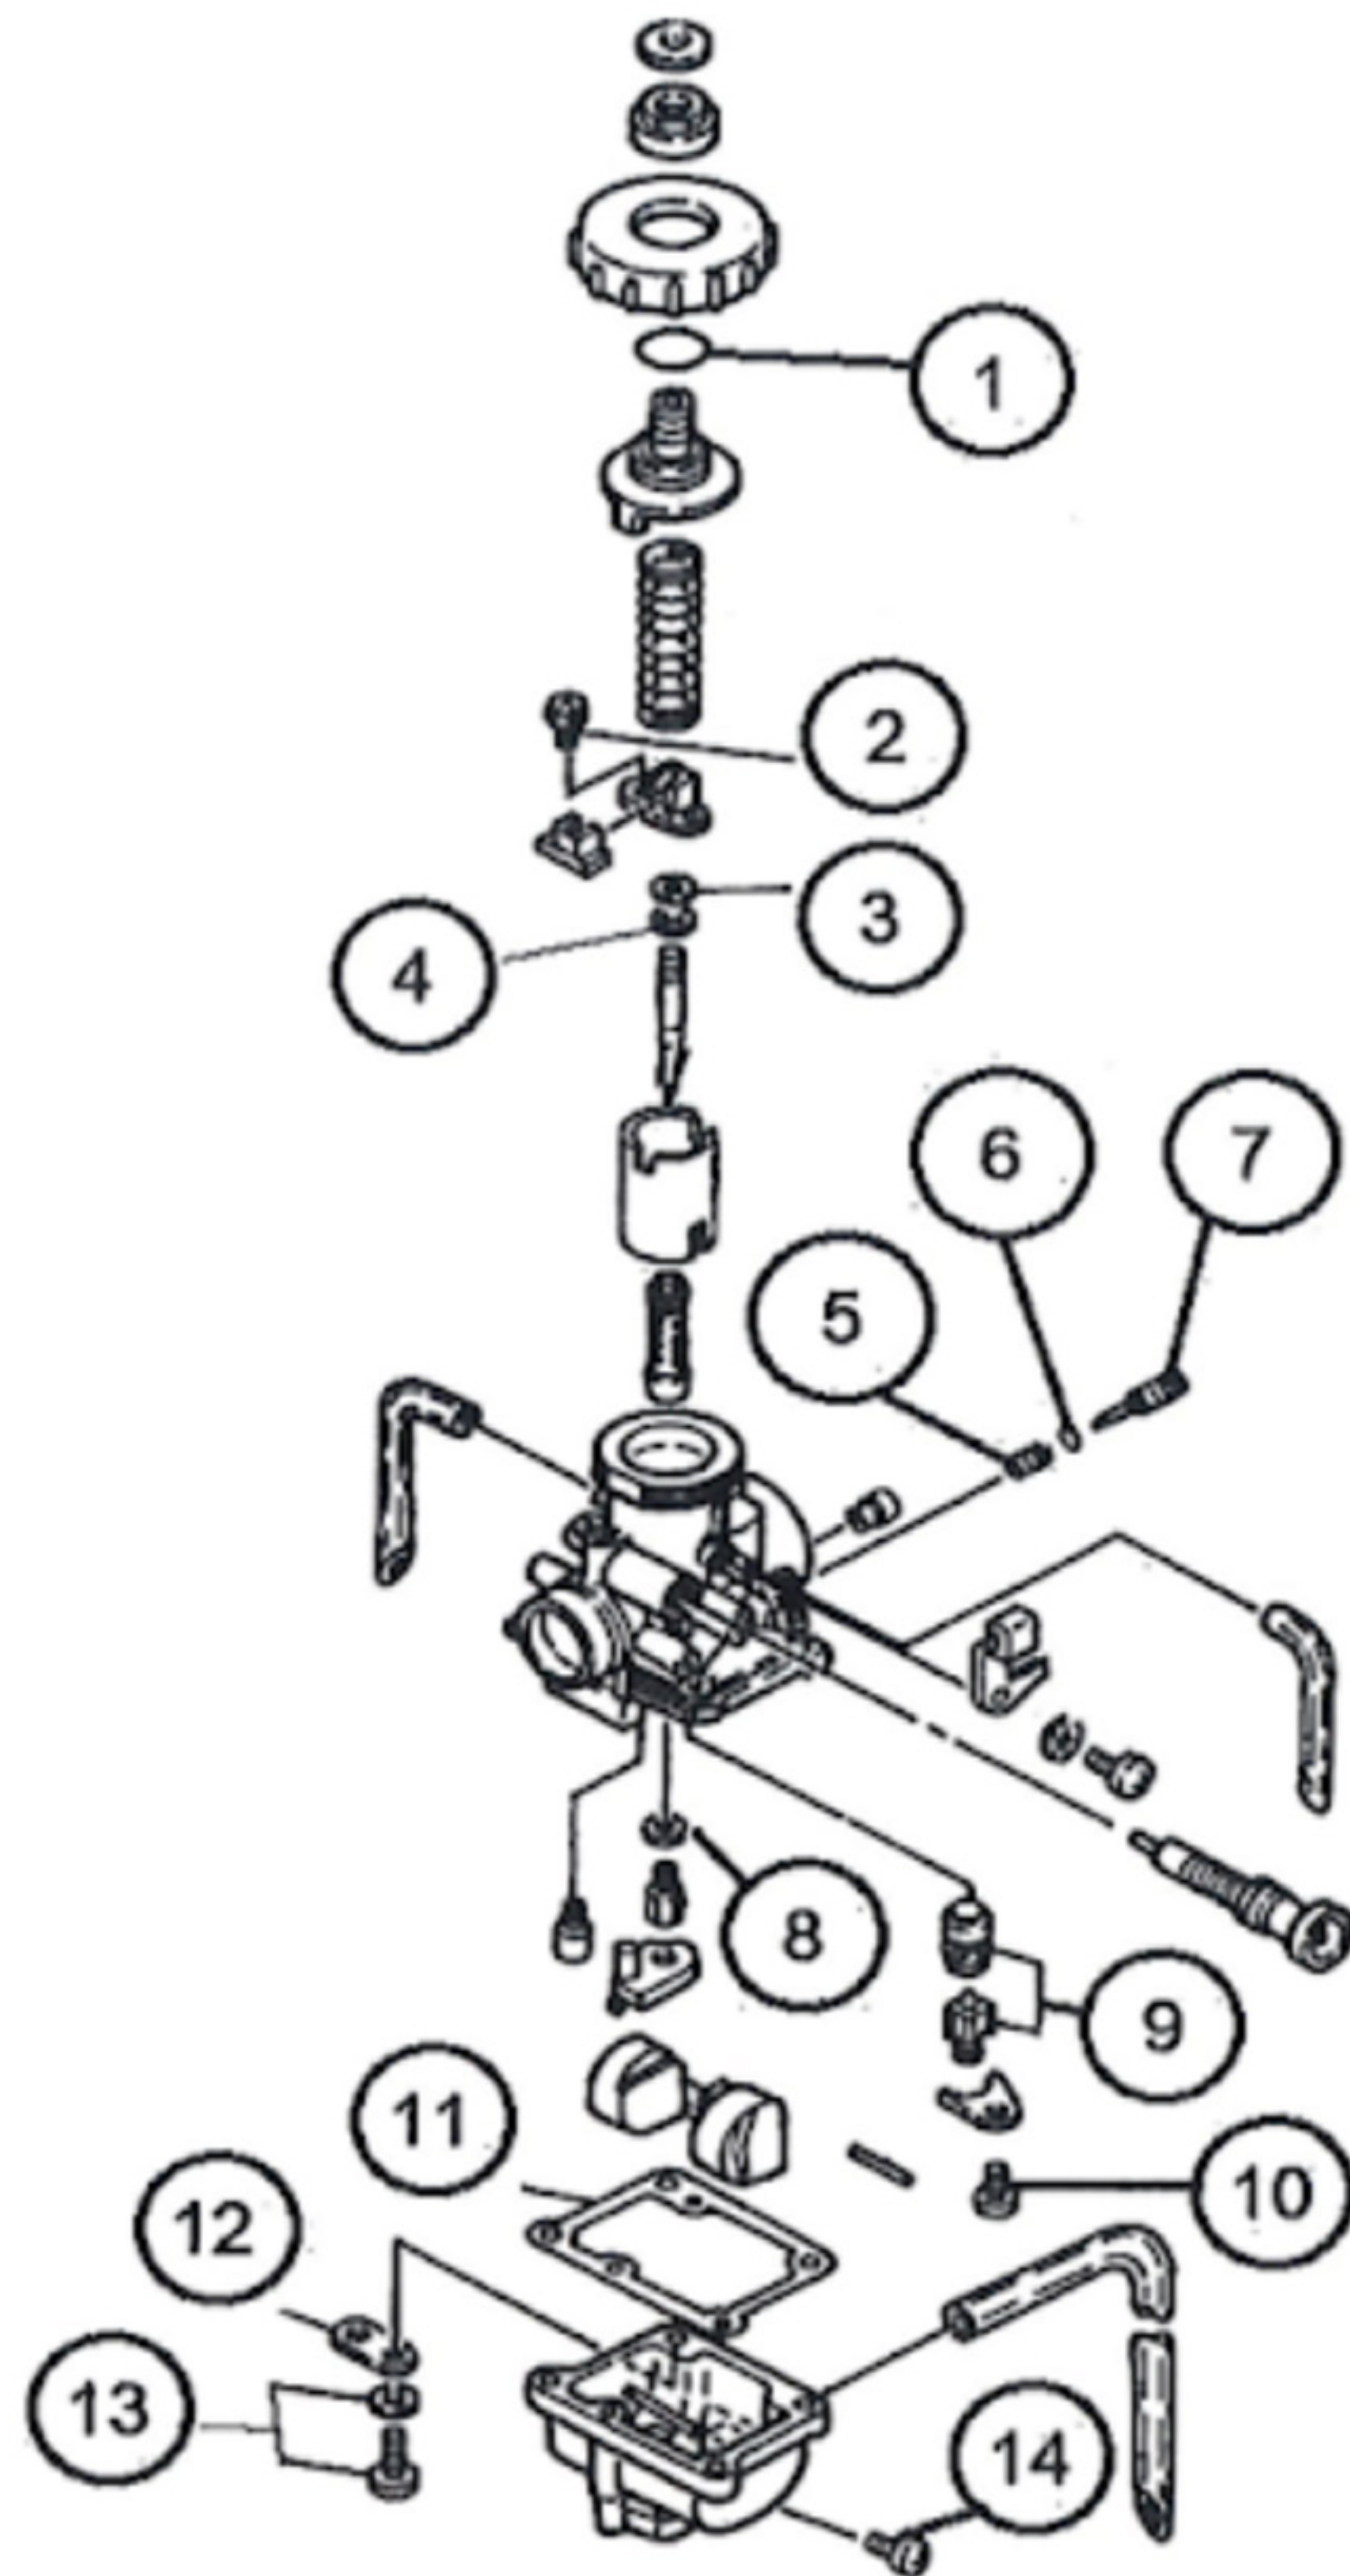

ITEM	QTY	DESCRIPTION
1	1	O-RING
2	2	SCREW
3	1	WASHER
4	1	E-CLIP
5	1	SPRING
6	1	O-RING
7	1	SCREW, AIR
8	1	WASHER, MAIN JET
9	1	FLOAT VALVE 2.8
10	1	SCREW
11	1	BOWL GASKET
12	2	PLATE, VENT HOSE
13	4	SCREW, BOWL
14	1	SCREW, DRAIN

MK-VM26-597

1992-2002 Yamaha Blaster YFS200

**** REPLACEMENT JET NOTE:**

Due to varying model requirements, this kit does not include main jets or pilot jets. If needed, refer to the following Mikuni Part numbers when acquiring these jets:

Main Jet: 4/042-XXXX

Pilot Jet: M28/1001-XXXX