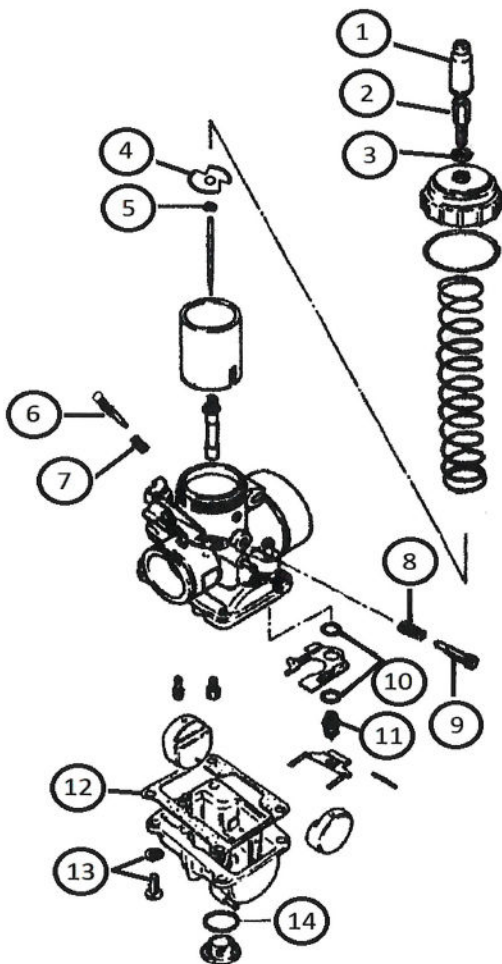

ITEM	QTY	DESCRIPTION
1	1	CAP
2	1	ADJUSTER
3	1	NUT
4	1	SPRING SEAT RETAINER
5	1	E-CLIP
6	1	AIR SCREW
7	1	SPRING, AIR SCREW
8	1	SPRING, IDLE SCREW
9	1	IDLE SCREW
10	2	WASHERS
11	1	FLOAT VALVE ASSY 2.5
12	1	GASKET, BOWL
13	4	SCREWS
14	1	GASKET BOWL NUT

## MK-VM26-28

Application:

Mikuni VM26-8074 Carburetor

Mikuni VM28-49 Carburetor

### \*\*REPLACEMENT JET NOTE

This kit does not include main jets or pilot jets

If needed, refer to the following

Mikuni Part numbers when acquiring

these jets:

Main Jet: 4/042-XXXX

Pilot Jet: VM22/210-XXXX