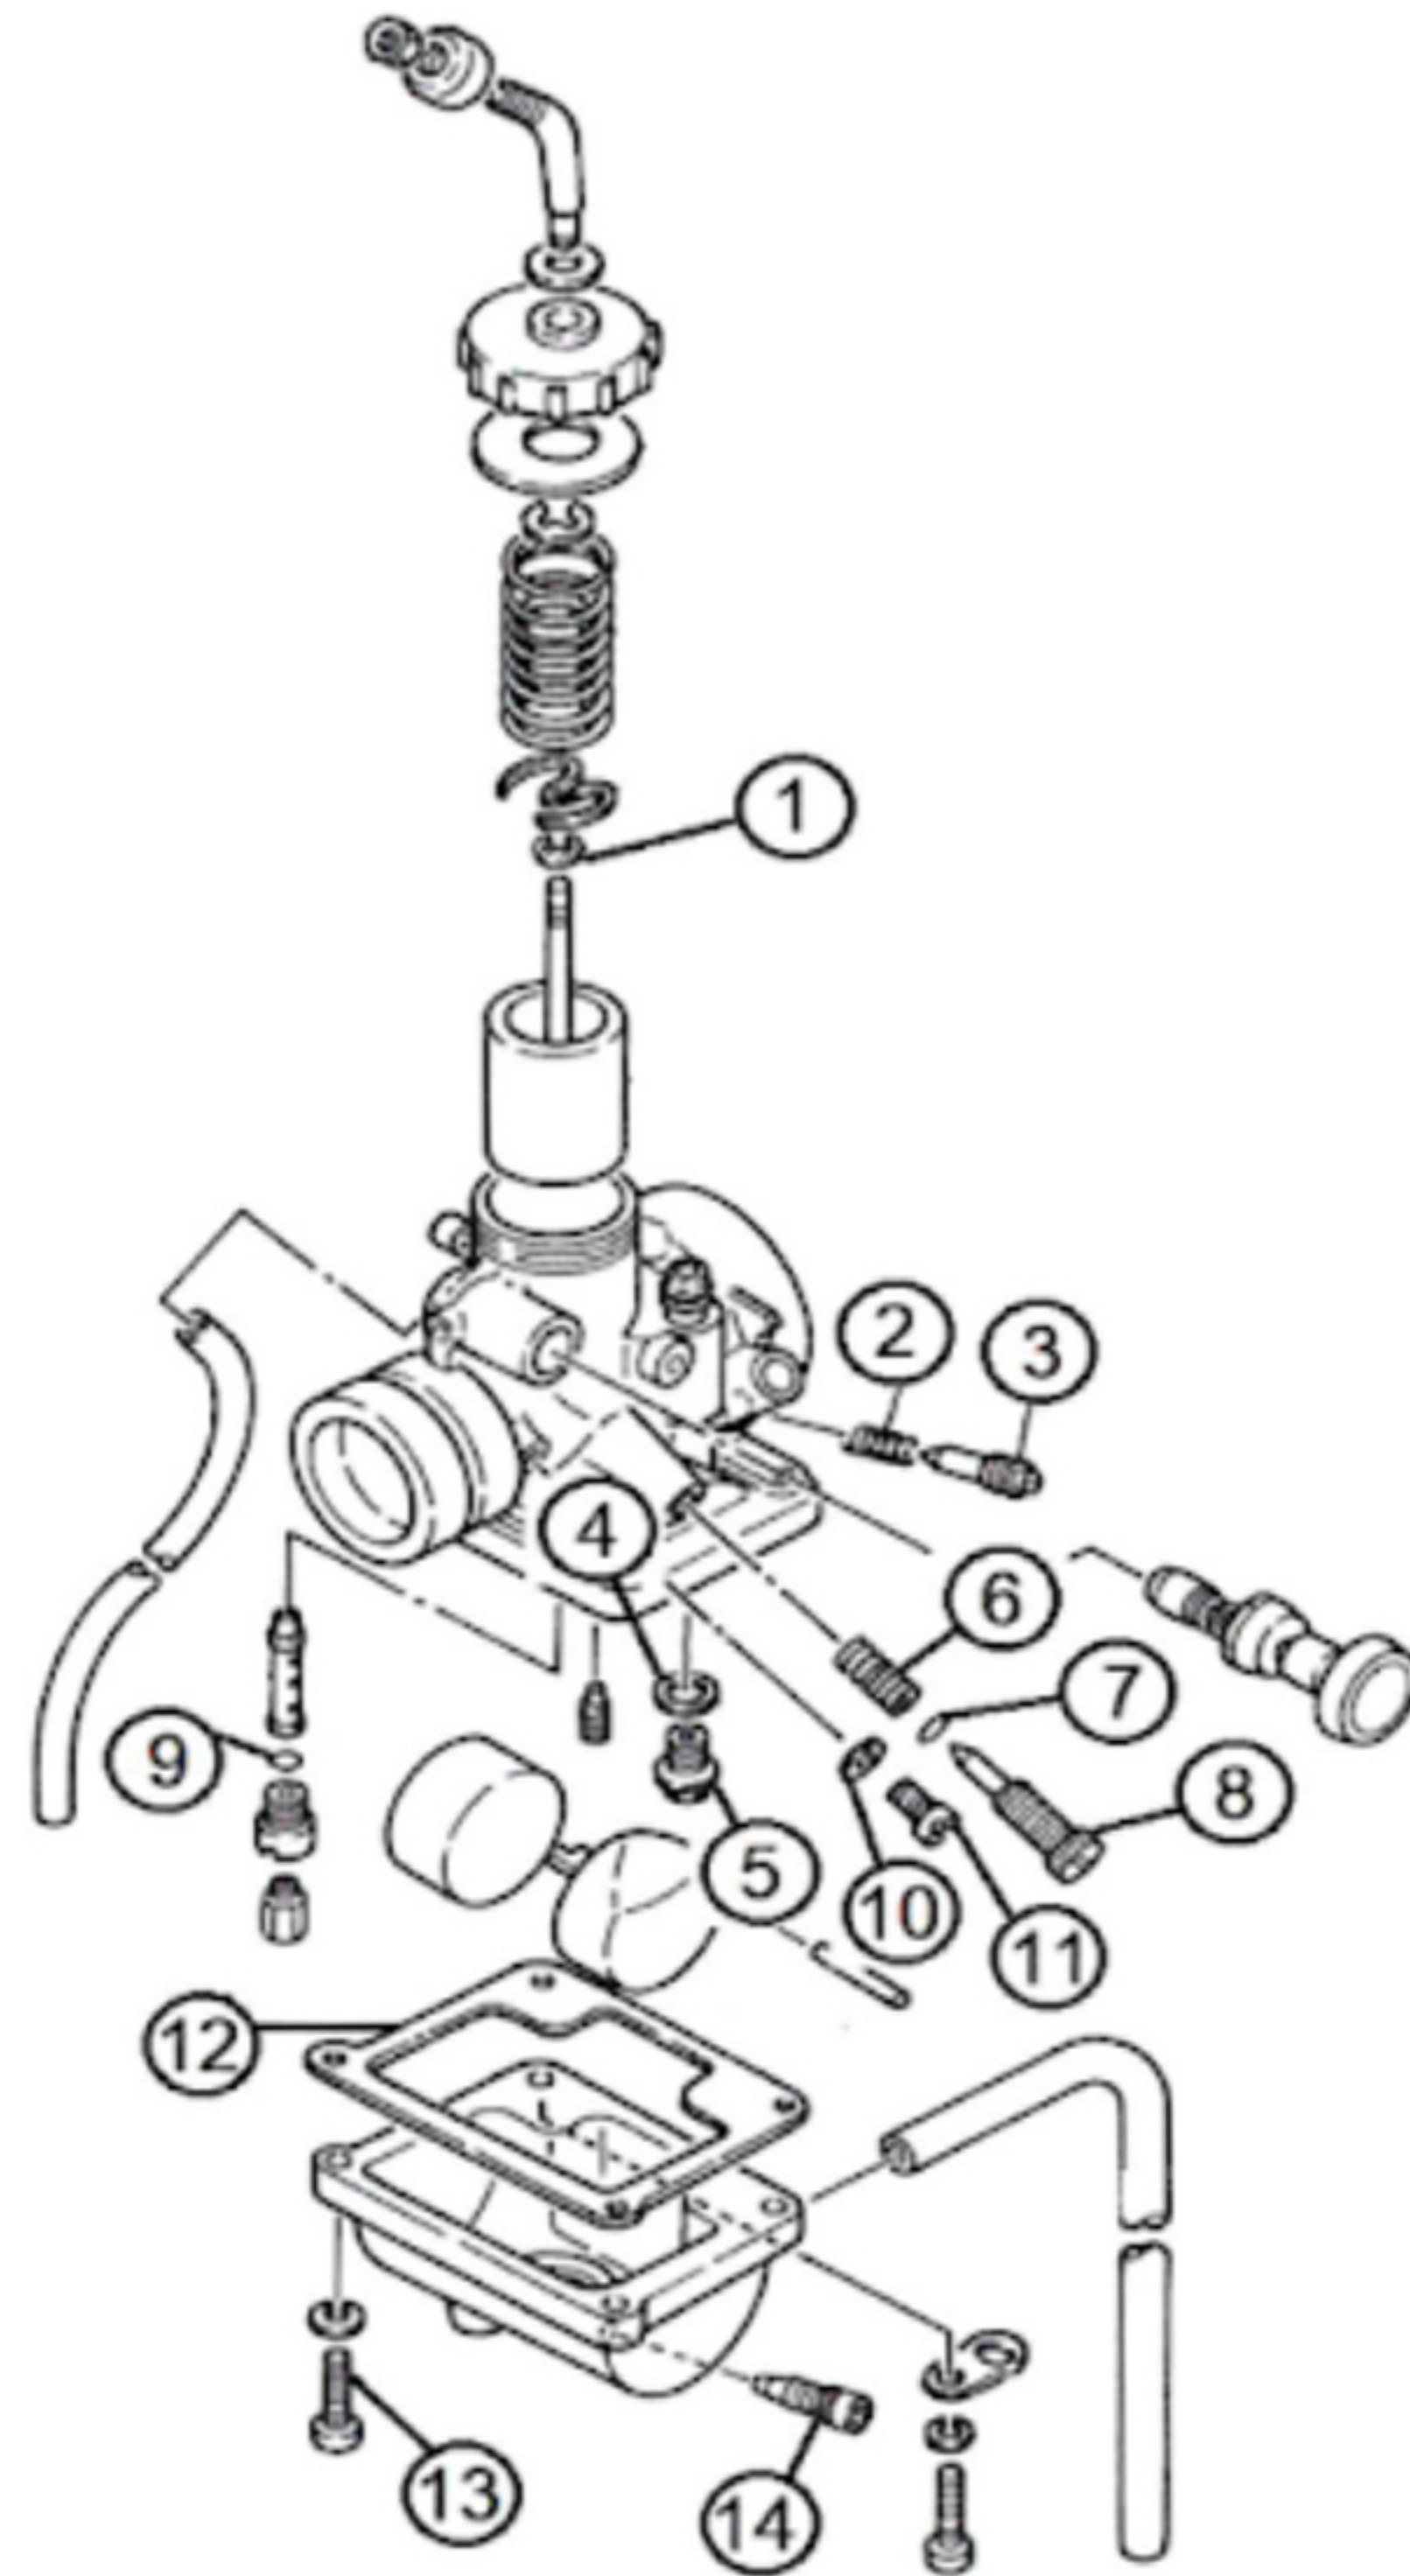

ITEM	QTY	DESCRIPTION
1	1	E-CLIP
2	1	SPRING
3	1	SCREW, AIR
4	1	WASHER, FLOAT VALVE
5	1	FLOAT VALVE
6	1	SPRING, IDLE
7	1	O-RING
8	1	SCREW, IDLE
9	1	O-RING
10	1	WASHER
11	1	SCREW
12	1	GASKET, BOWL
13	4	SCREW, BOWL
14	1	SCREW, DRAIN

MK-VM22-540

1990-2000 YAMAHA RT 100

****REPLACEMENT JET NOTE**

Due to varying model requirements, this kit does not include main or pilot jets

If needed, refer to the

following Mikuni Part numbers when acquiring these jets:

Main Jet: 4/042-XXXX

Pilot Jet: M28/1001-XXXX