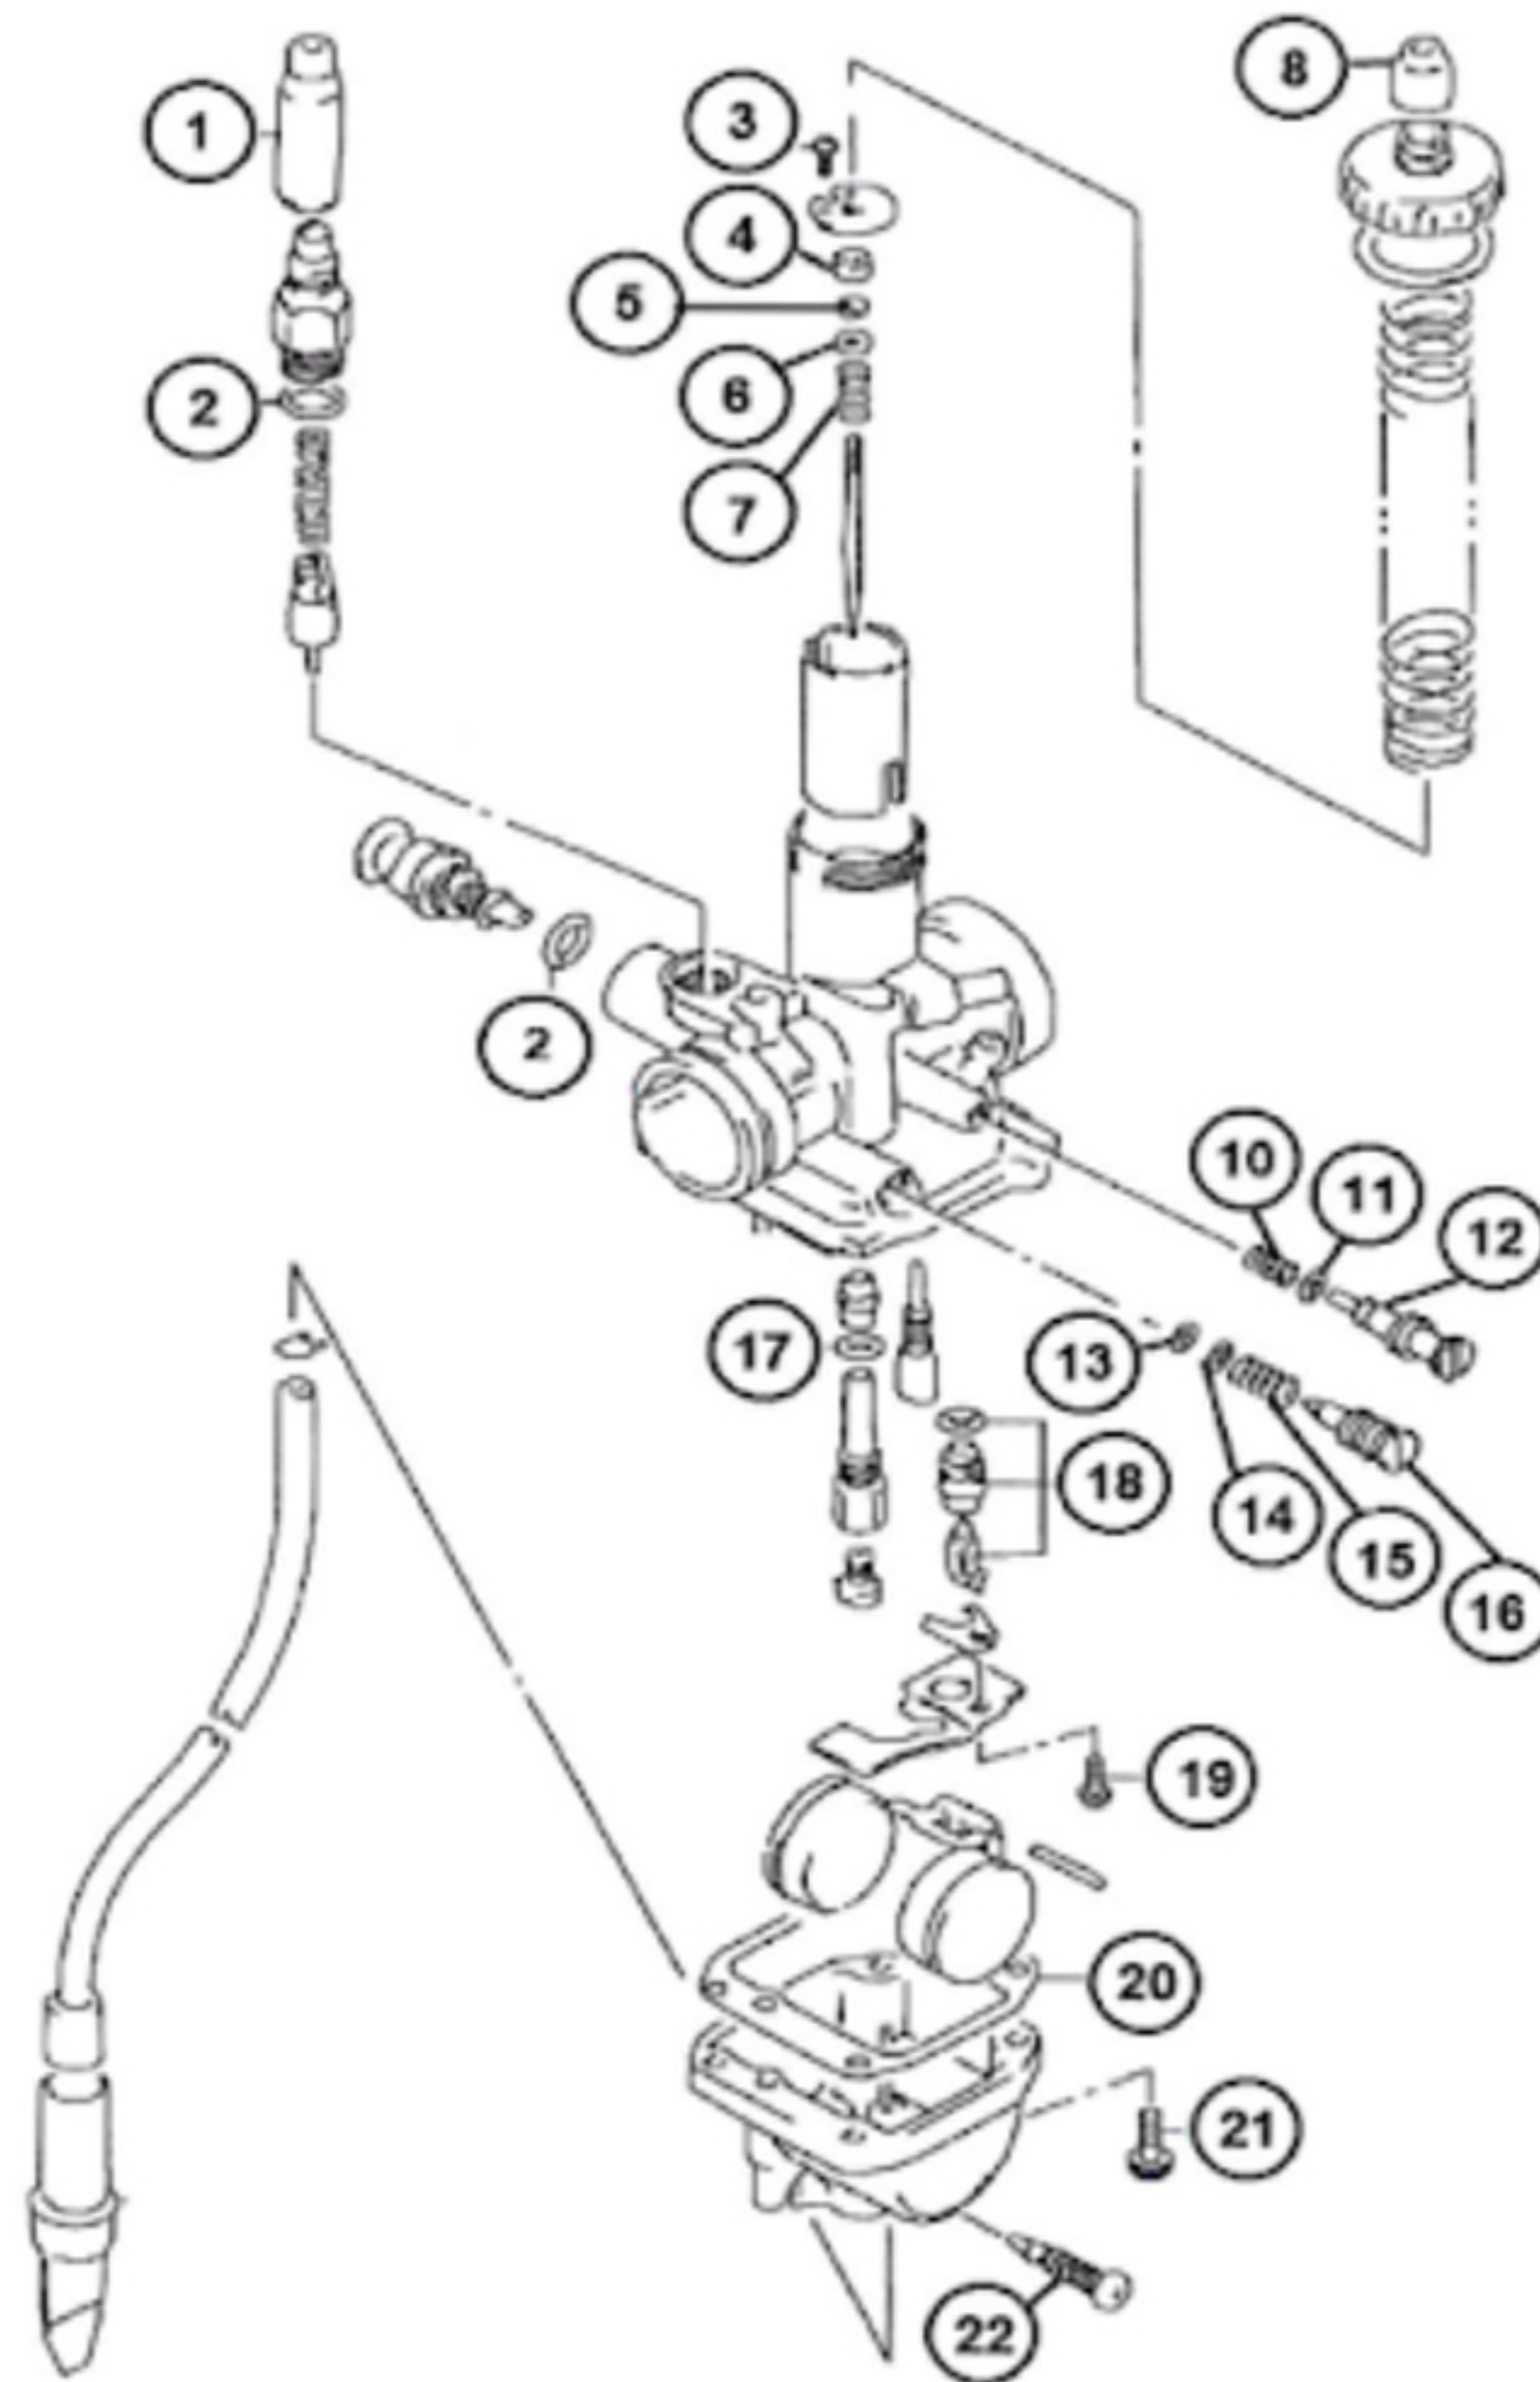

ITEM	QTY	DESCRIPTION
1	1	CAP
2	2	O-RING
3	2	SCREW
4	1	RING
5	1	E-RING
6	1	WASHER
7	1	SPRING
8	1	CAP
9	1	SPRING
10	1	O-RING
11	1	SCREW
12	1	O-RING
13	1	GASKET
14	1	SPRING
15	1	SCREW, PILOT
16	1	O-RING
17	1	FLOAT VALVE ASSY 1.5
18	1	SCREW
19	1	GASKET
20	4	SCREW, BOWL
21	1	SCREW, DRAIN

**MK-VM20-275**  
SUZUKI 1989-2004 LT-F160 ATV

**\*\*REPLACEMENT JET NOTE**

Due to varying model requirements, this kit does not include main jets or pilot jets. If needed, refer to the following Mikuni Part numbers when acquiring these jets:

Pilot Jet: VM28/486-XXXX