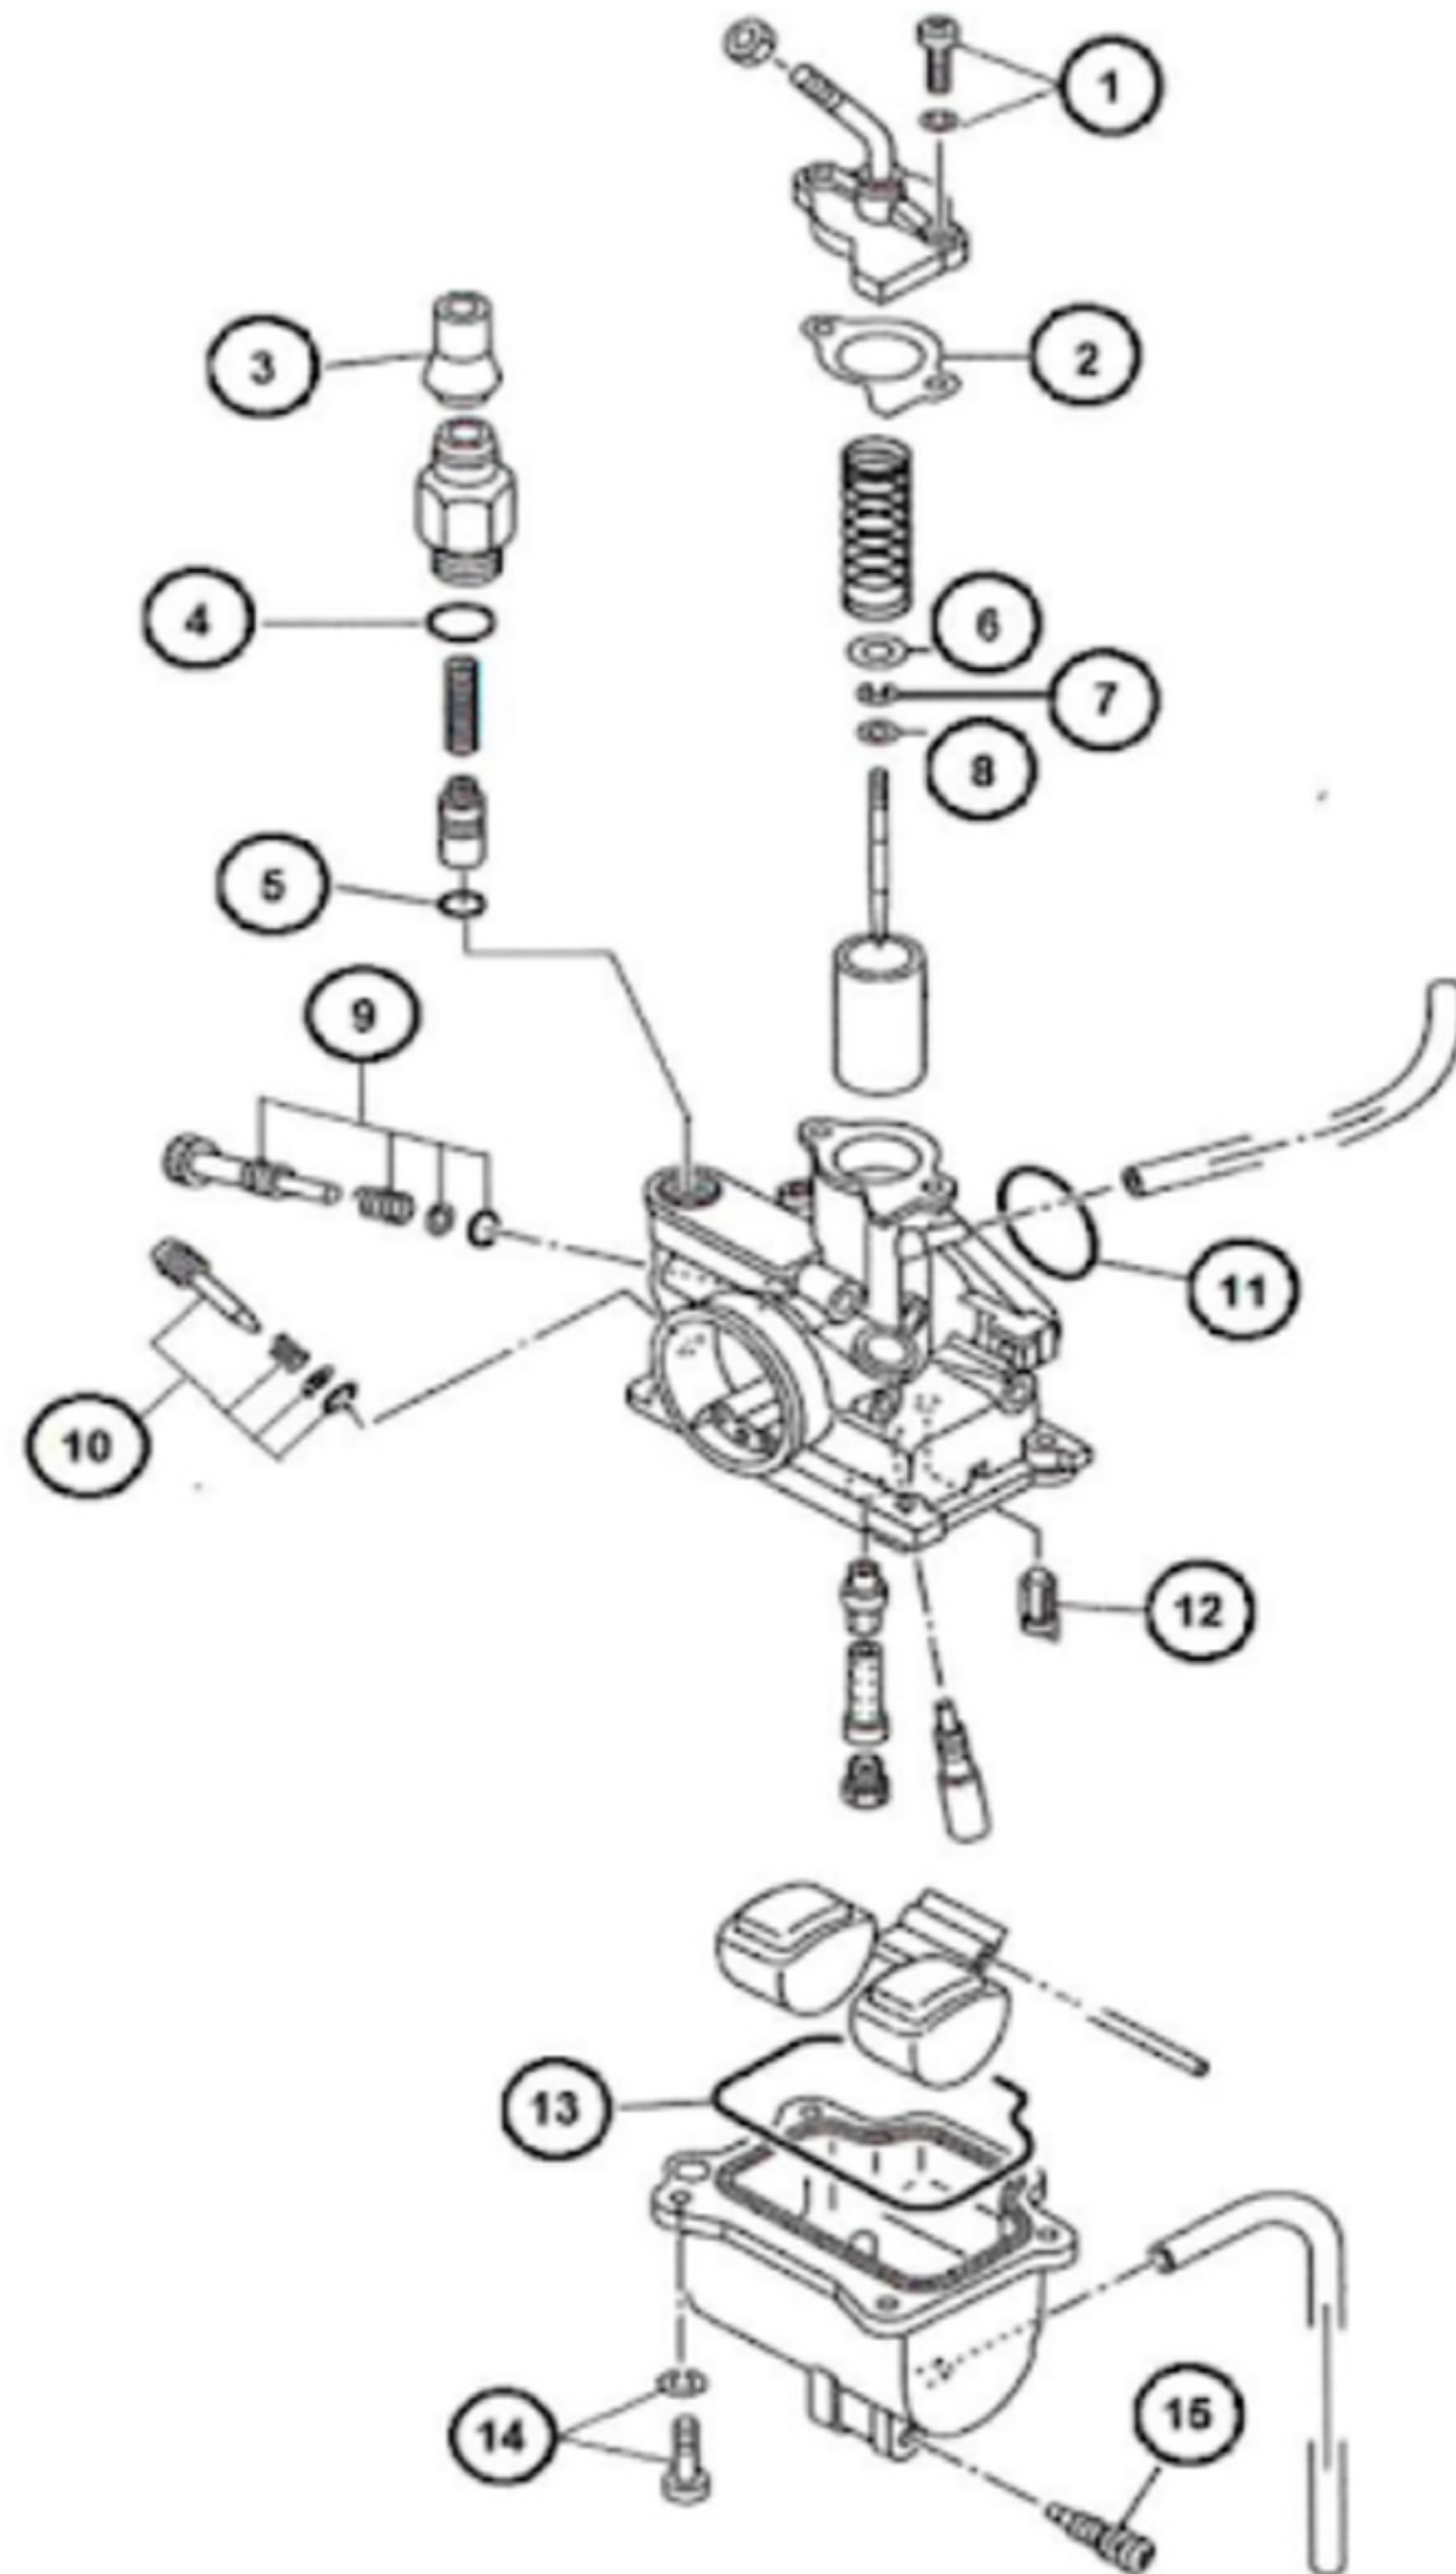

ITEM	QTY	DESCRIPTION
1	2	SCREWS, TOP CAP
2	1	GASKET, TOP
3	1	CAP, CHOKE </td
4	1	O-RING, CHOKE NUT
5	1	O-RING, CHOKE PLUNGER
6	1	WASHER, SPRING
7	1	CLIP
8	1	WASHER, NEEDLE
9	1	THROTTLE SCREW SET
10	1	AIR SCREW SET
11	1	O-RING
12	1	NEEDLE ASSEMBLY
13	1	SEAL, FLOAT BOWL
14	4	SCREW, FLOAT BOWL
15	1	PLUG, DRAIN

**MK-VM16-909**

2000-2007 Yamaha TTR90

**\*\*REPLACEMENT JET NOTE**

Due to varying model requirements, this kit does not include main or pilot jets

If needed, refer to the following

Mikuni Part numbers when acquiring these jets:

Main Jet: VM11/22-XXXX