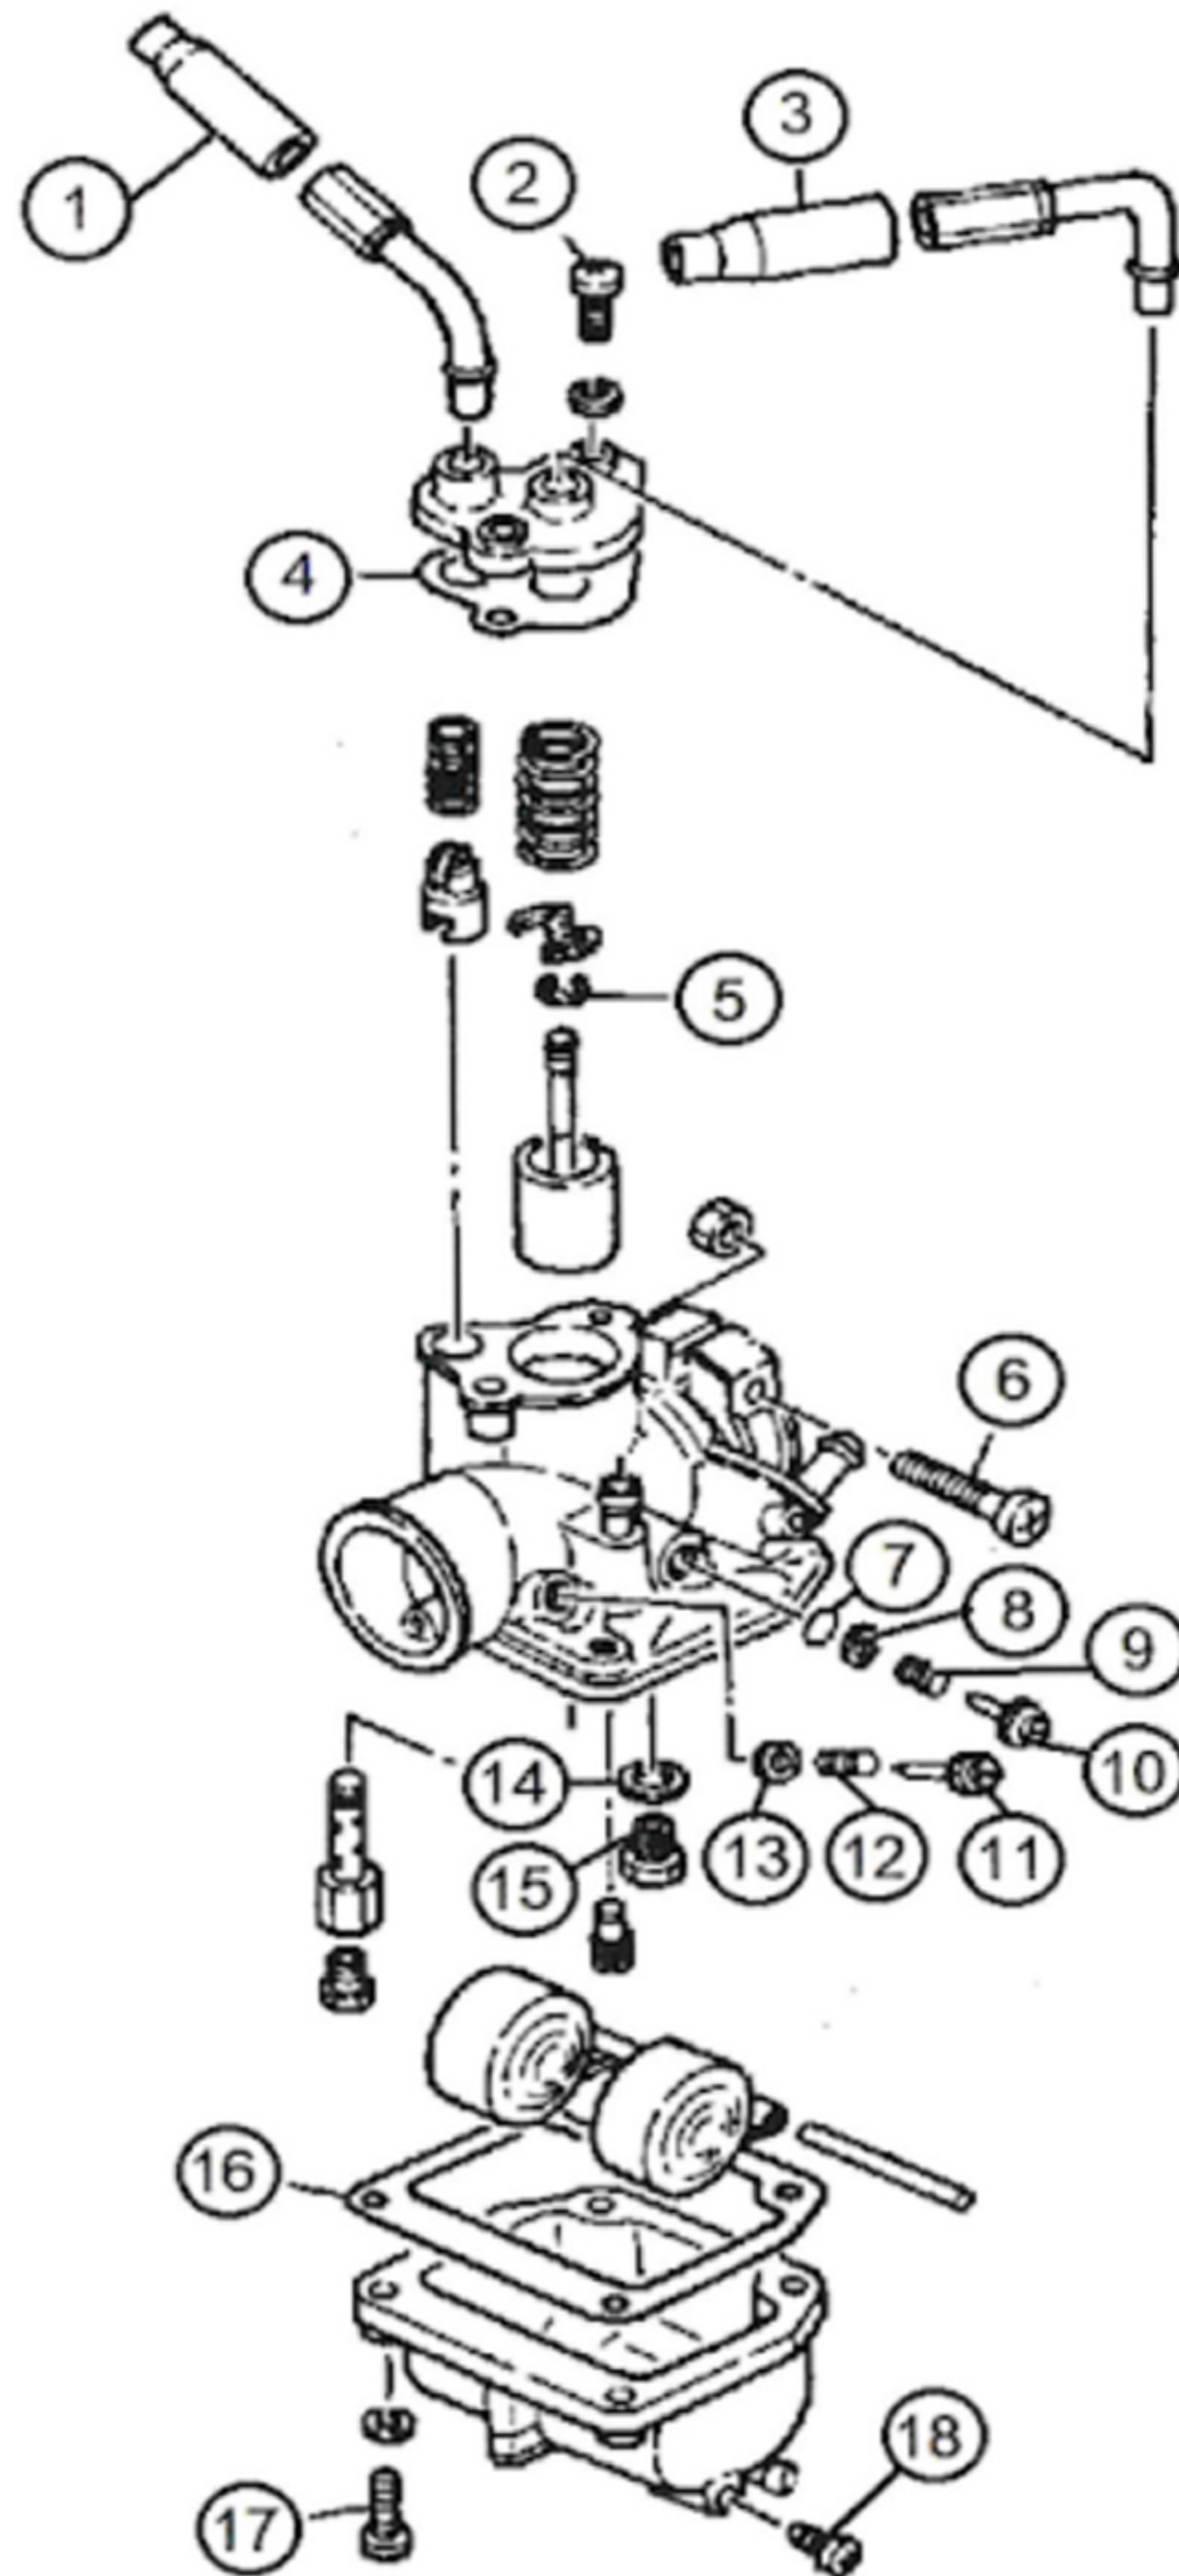

ITEM	QTY	DESCRIPTION
1	1	CAP
2	2	SCREW, TOP CAP
3	1	CAP
4	1	GASKET, TOP CAP
5	1	E-CLIP
6	1	SCREW
7	1	O-RING
8	1	WASHER
9	1	SPRING
10	1	SCREW, IDLE
11	1	AIR SCREW
12	1	SPRING
13	1	WASHER
14	1	WASHER
15	1	FLOAT VALVE
16	1	GASKET, BOWL
17	4	SCREW, BOWL
18	1	SCREW, DRAIN

MK-VM15-518
1986-1990 Yamaha BW80

****REPLACEMENT JET NOTE**

Due to varying model requirements, this kit does not include main or pilot jets
 If needed, refer to the following
 Mikuni Part numbers when acquiring these jets:
 Main Jet: VM11/22-XXXX
 Pilot Jet: VM22/210-XXXX