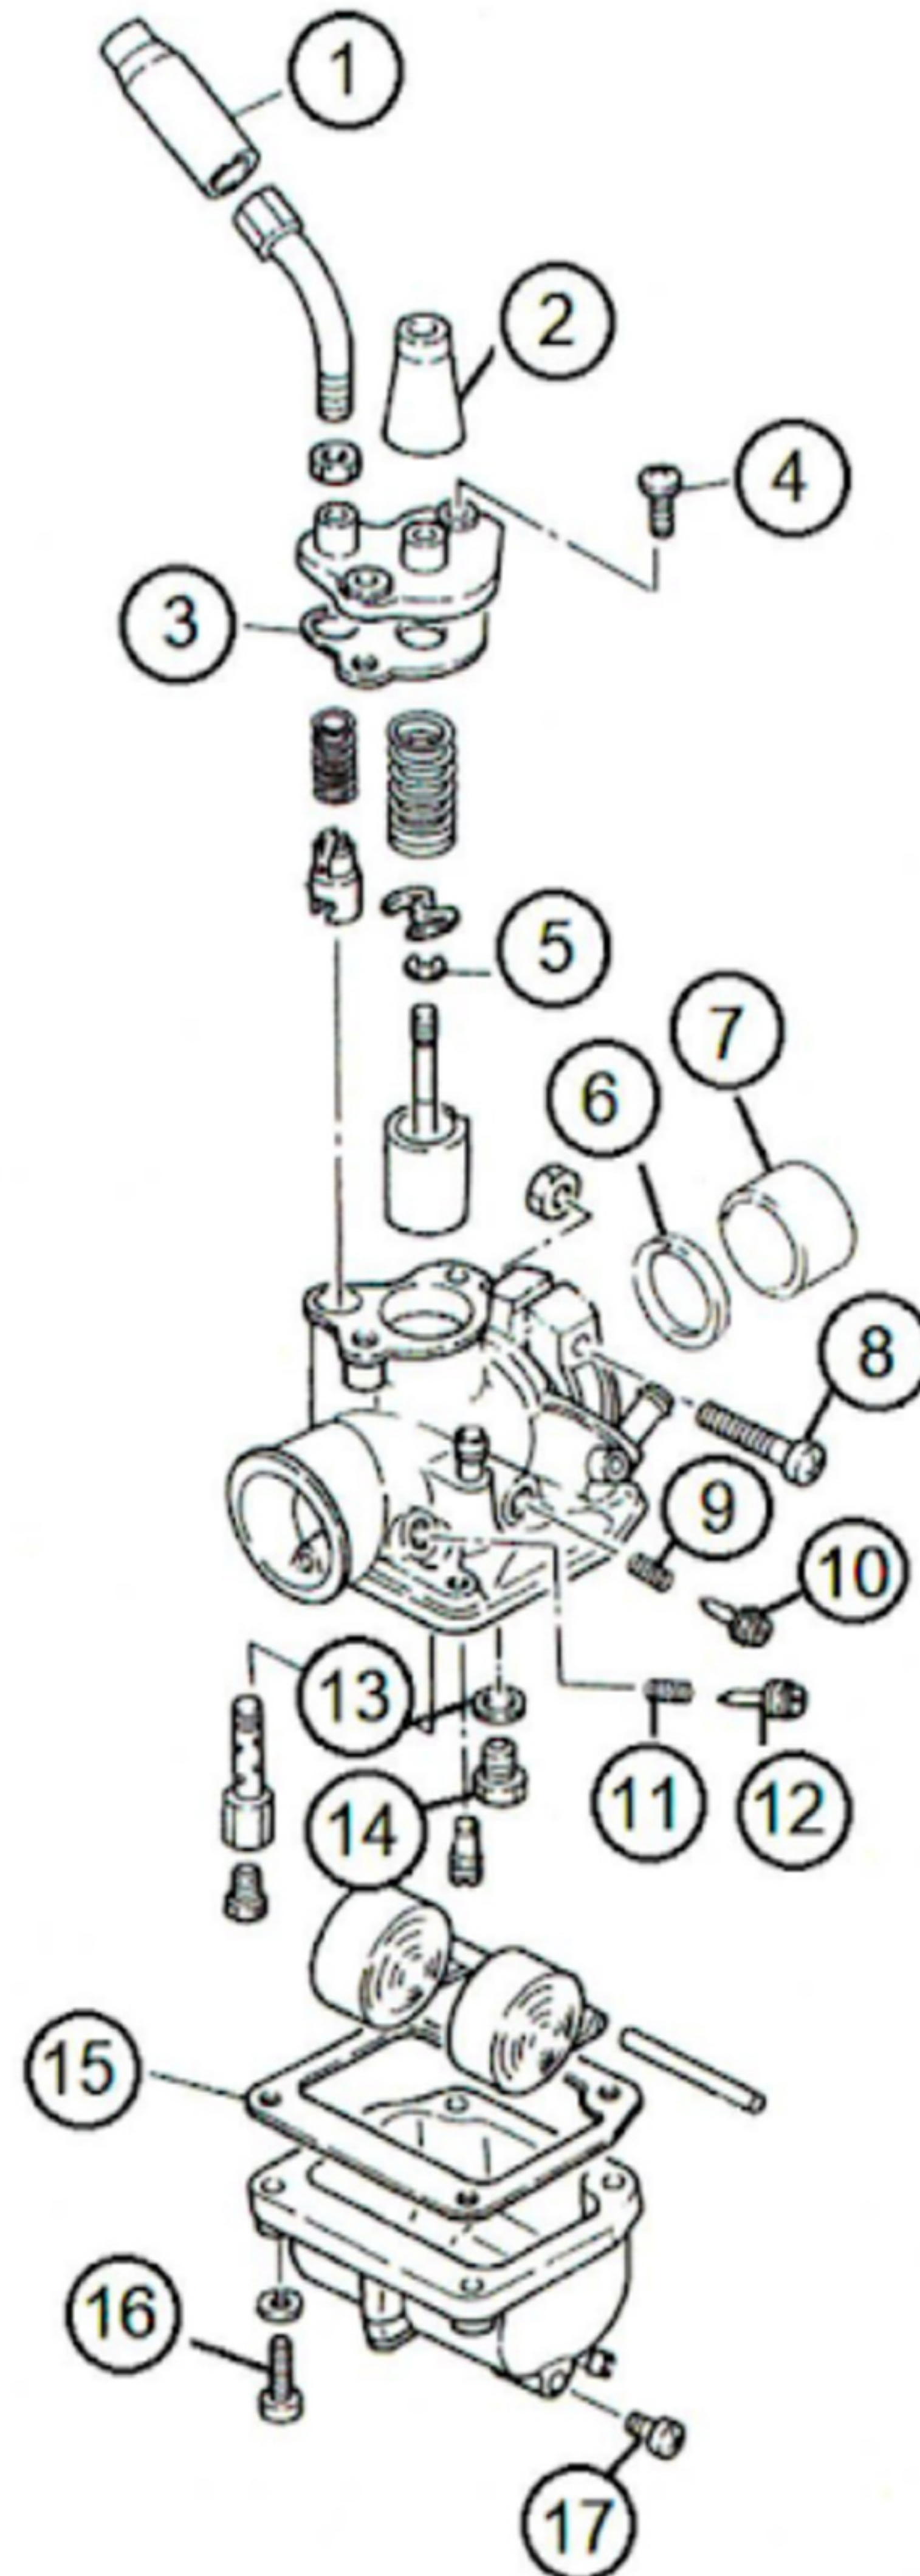

ITEM	QTY	DESCRIPTION
1	1	CAP
2	1	CAP
3	1	GASKET
4	2	SCREW, TOP CAP
5	1	E-CLIP
6	1	SEAL
7	1	INSULATOR
8	1	SCREW
9	1	SPRING
10	1	ADJUST SCREW
11	1	SPRING
12	1	AIR SCREW
13	1	GASKET
14	1	FLOAT VALVE
15	1	GASKET, BOWL
16	4	SCREW, BOWL
17	1	PLUG, DRAIN

MK-VM15-460
1983-2006 Yamaha PW80

****REPLACEMENT JET NOTE**

Due to varying model requirements, this kit does not include main or pilot jets. If needed, refer to the following

Mikuni Part numbers when acquiring these jets:

Main Jet: M10/14-XXXX

Pilot Jet: VM22/210-XXXX