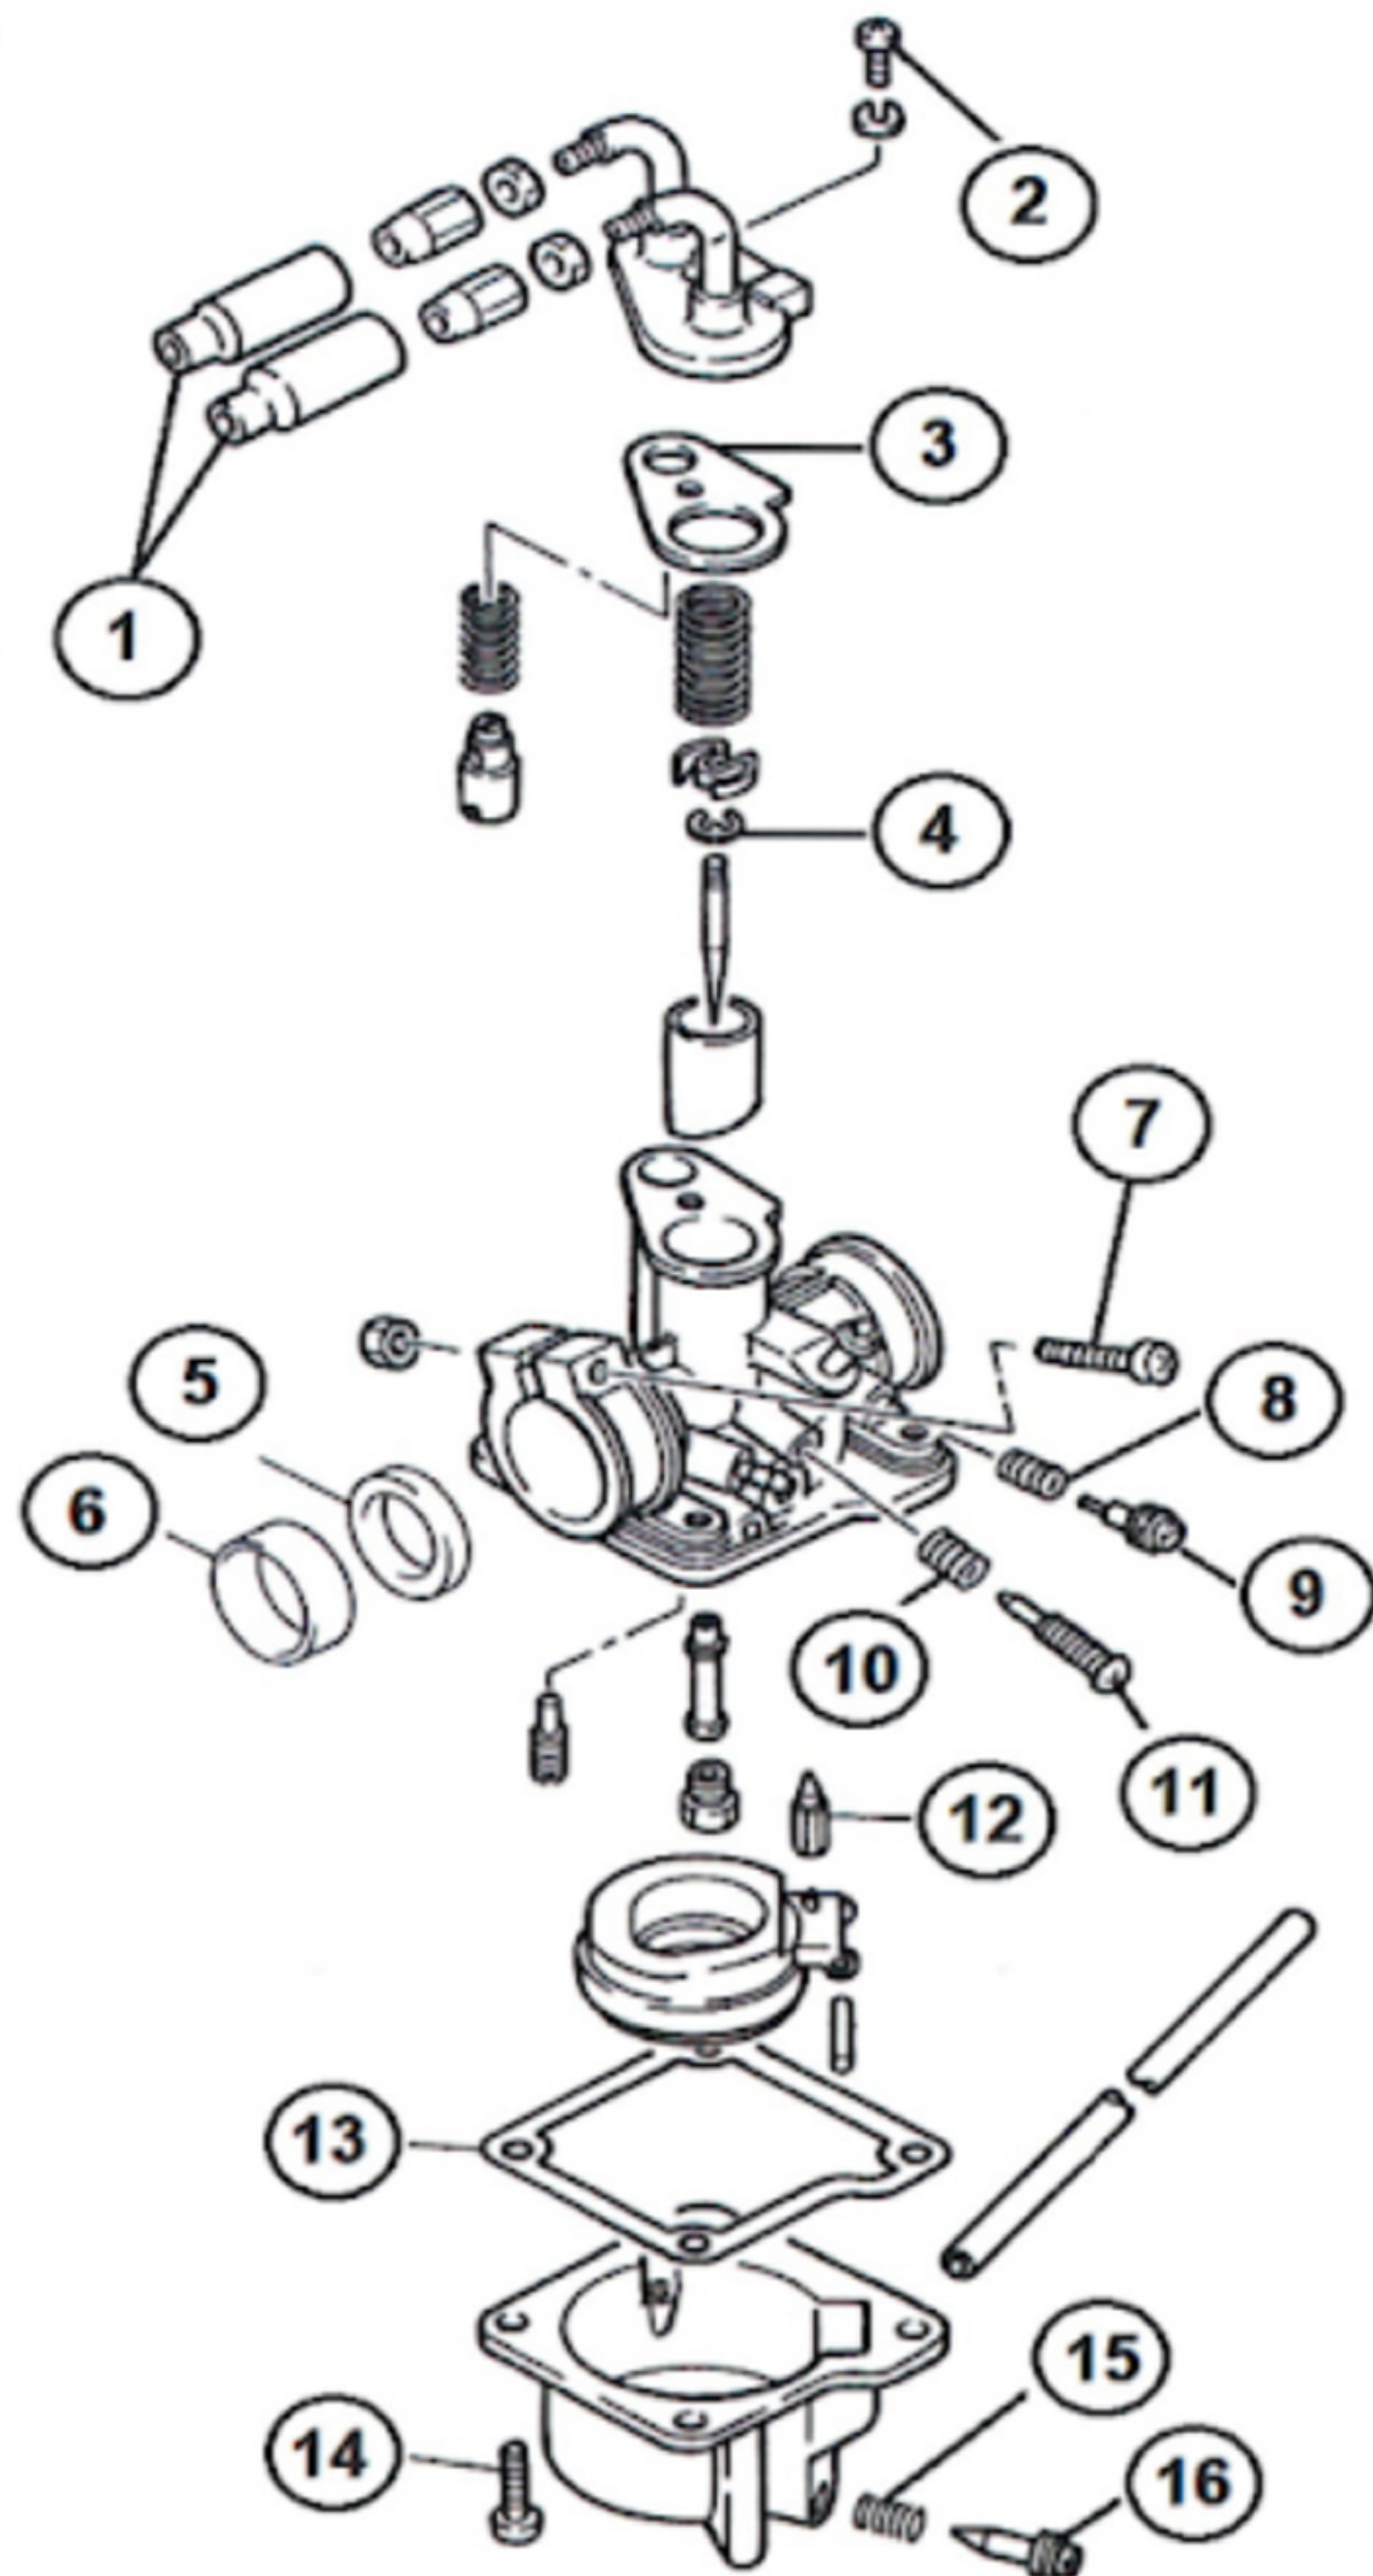

ITEM	QTY	DESCRIPTION
1	2	CAP
2	1	SCREW
3	1	GASKET
4	1	E-CLIP
5	1	SEAL
6	1	INSULATOR
7	1	SCREW
8	1	SPRING (BOWL/AIR)
9	1	SCREW (BOWL/AIR)
10	1	SPRING
11	1	IDLE SCREW
12	1	NEEDLE VALVE
13	1	GASKET BOWL
14	4	SCREW, BOWL
15	1	SPRING (BOWL/AIR)
16	1	SCREW (BOWL/AIR)

MK-VM12-85

Yamaha Applications:

1981-2020 PW50

1979-1981 QT50

1984-1985 YT60 3-wheeler

1986 4 Zinger

1982 MJ50 Scooter

****REPLACEMENT JET NOTE**

Due to varying model requirements, this kit

does not include main jets or pilot jets

If needed, refer to the following Mikuni

Part numbers when acquiring these jets:

Main Jet: N100604-XXXX

Pilot Jet: N100606-XXXX