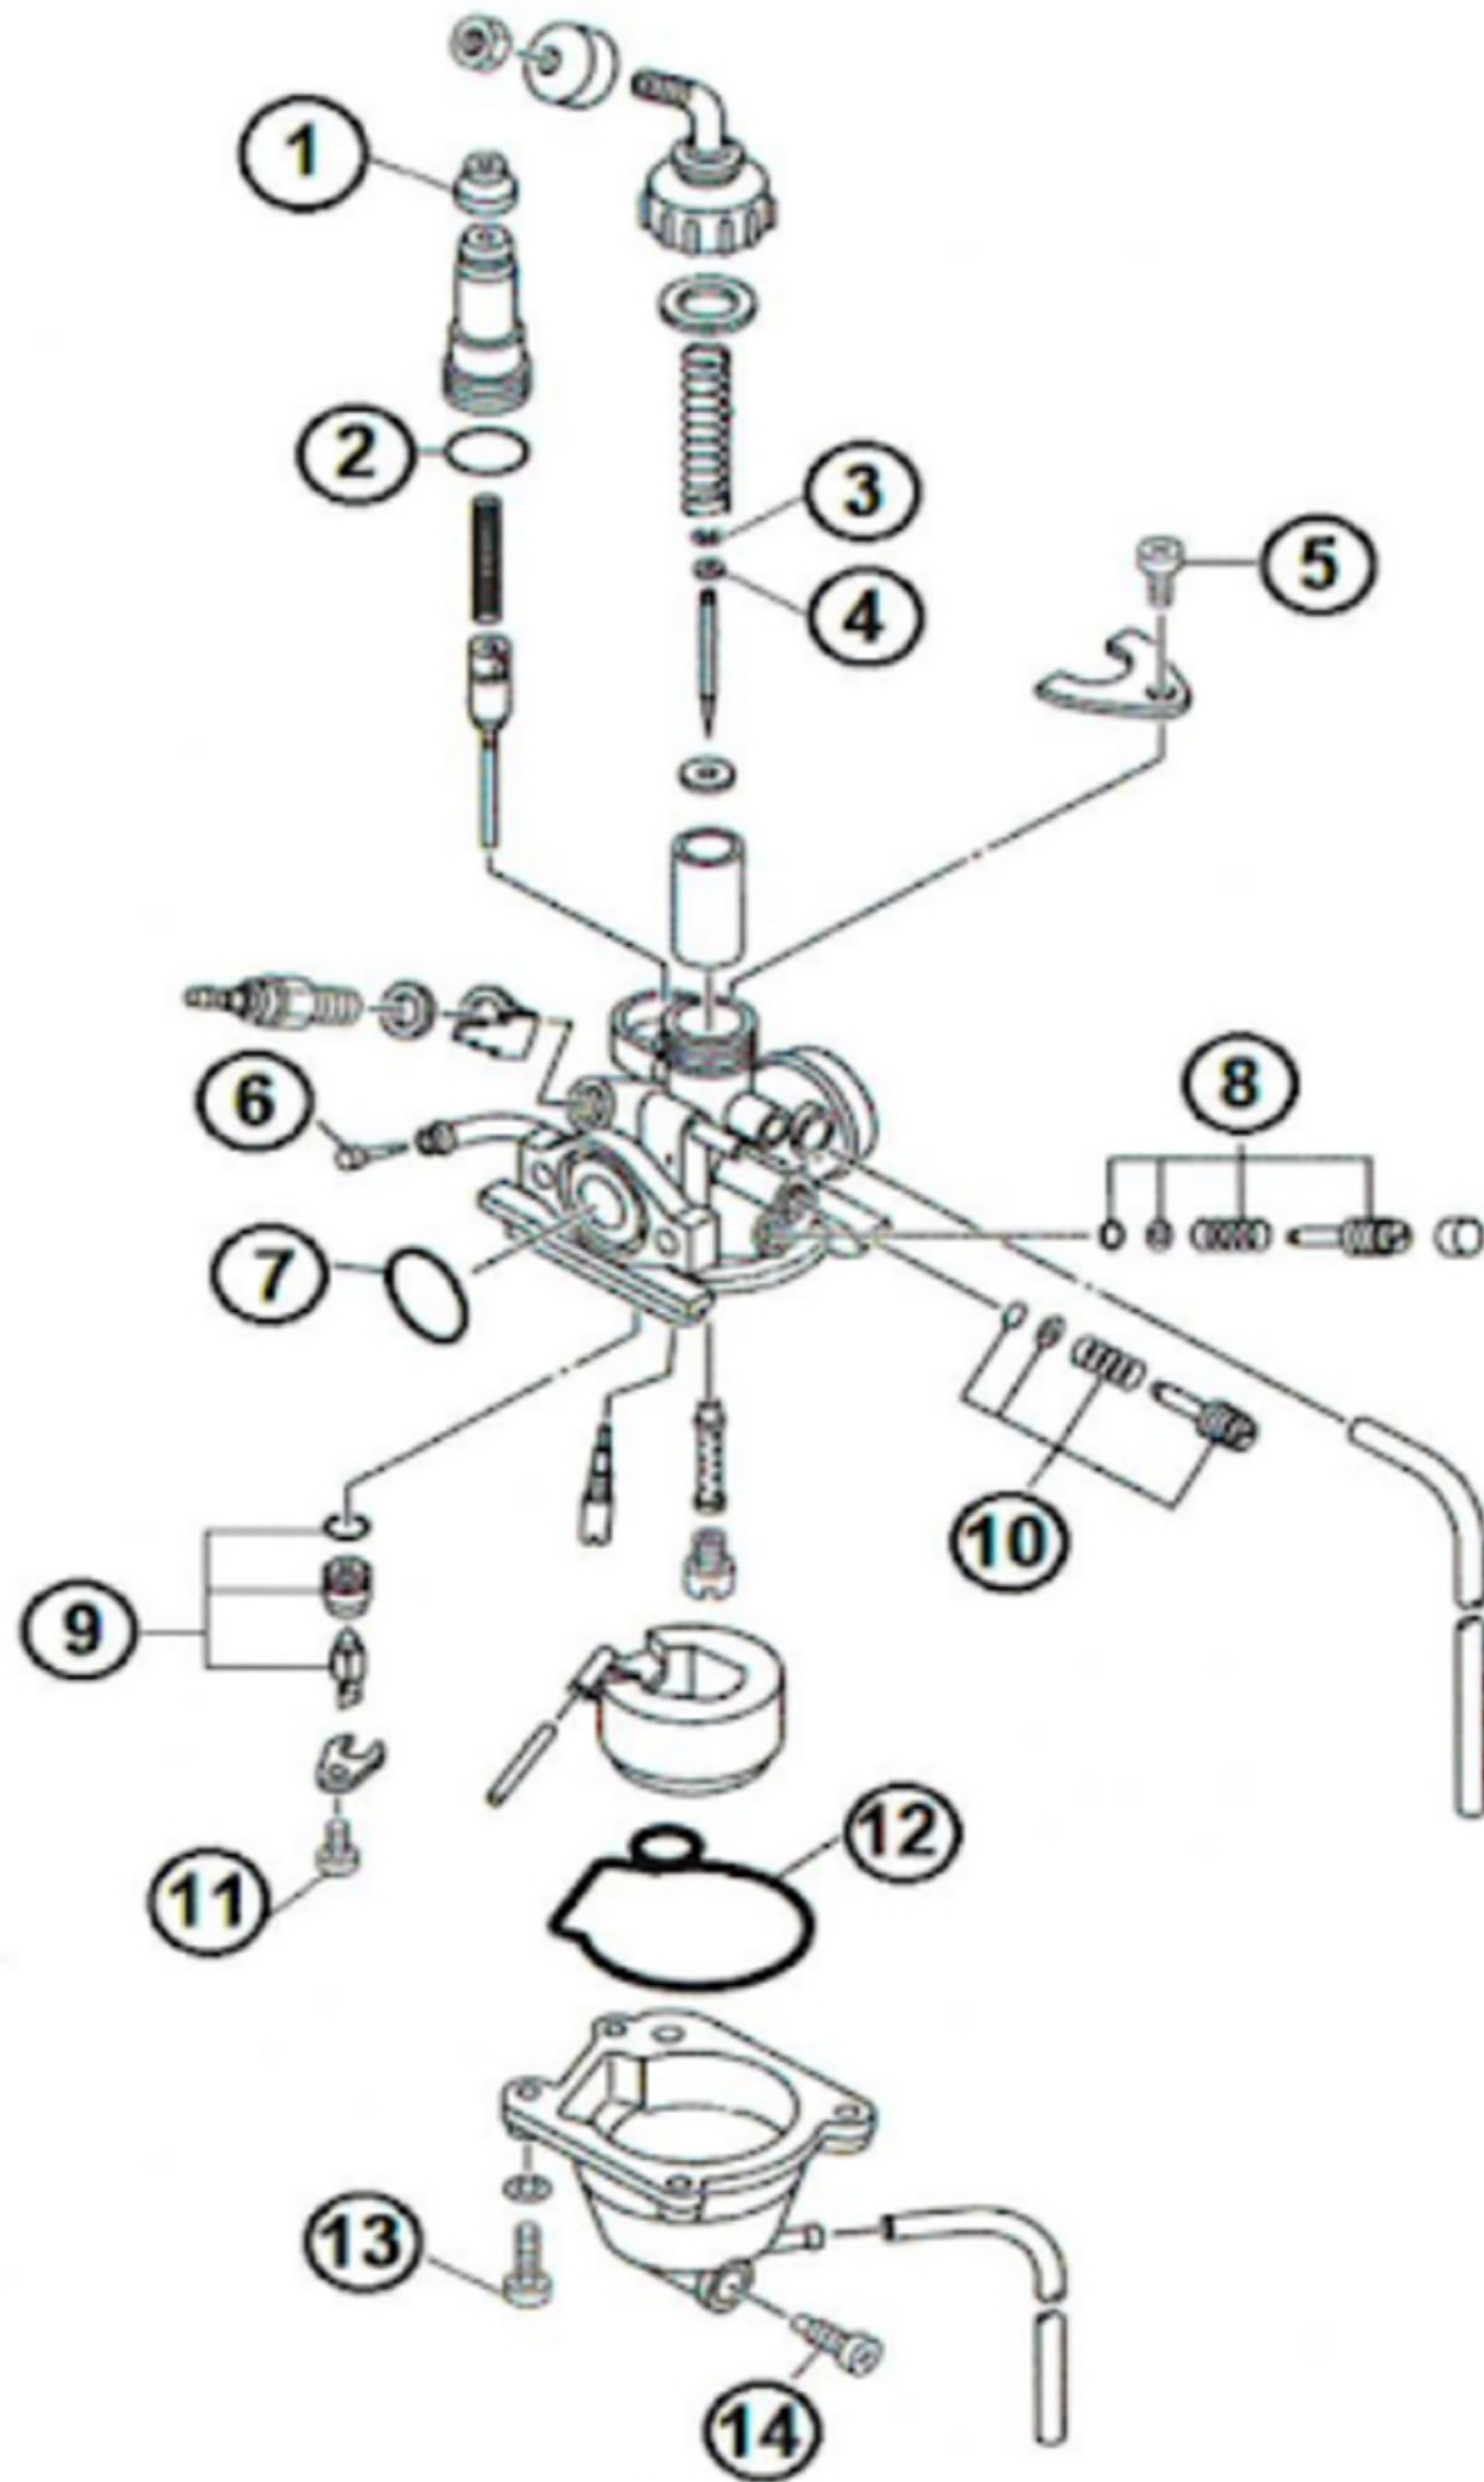

ITEM	QTY	DESCRIPTION
1	1	CAP
2	1	O-RING
3	1	E-CLIP
4	1	RING
5	1	SCREW
6	1	FILTER
7	1	O-RING
8	1	FUEL SCREW SET
9	1	FLOAT VALVE 1.2
10	1	IDLE SCREW SET
11	1	SCREW
12	1	FLOAT BOWL O-RING
13	4	SCREW, BOWL
14	1	SCREW, DRAIN

MK-VM11-28
2006-2009 Yamaha TTR50

****REPLACEMENT JET NOTE**

Due to varying model requirements, this kit does not include main jets or pilot jets. If needed, refer to the following Mikuni Part numbers when acquiring these jets:

Main Jet: VM11/22-XXXX