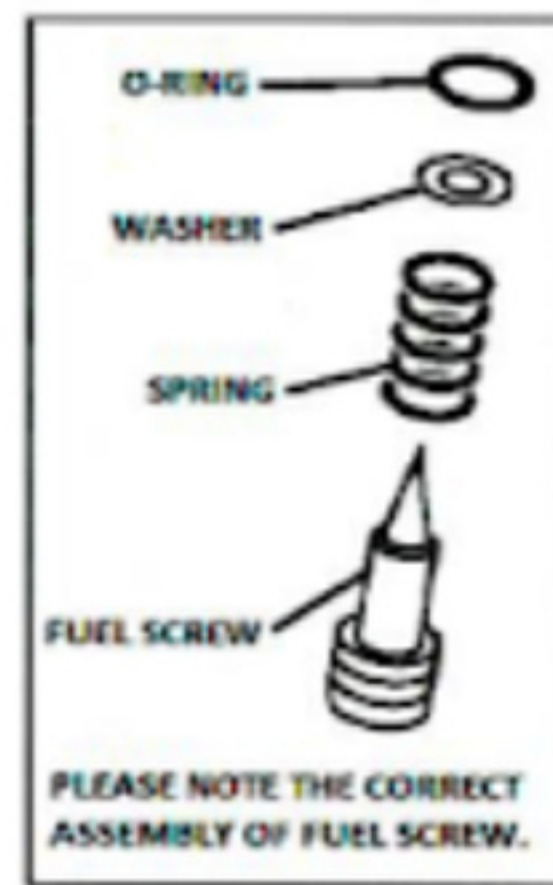

ITEM	QTY	DESCRIPTION
1	1	CAP
2	1	O-RING
3	1	E-CLIP
4	1	RING
5	1	SCREW
6	1	FILTER
7	1	O-RING
8	1	FUEL SCREW SET
9	1	FLOAT VALVE 1.2
10	1	IDLE SCREW SET
11	1	SCREW
12	1	FLOAT BOWL O-RING
13	4	SCREW, BOWL
14	1	SCREW, DRAIN

MK-VM11-28
2006-2009 Yamaha TTR50

**REPLACEMENT JET NOTE

Due to varying model requirements, this kit does not include main jets or pilot jets. If needed, refer to the following Mikuni Part numbers when acquiring these jets:

Main Jet: VM11/22-XXXX