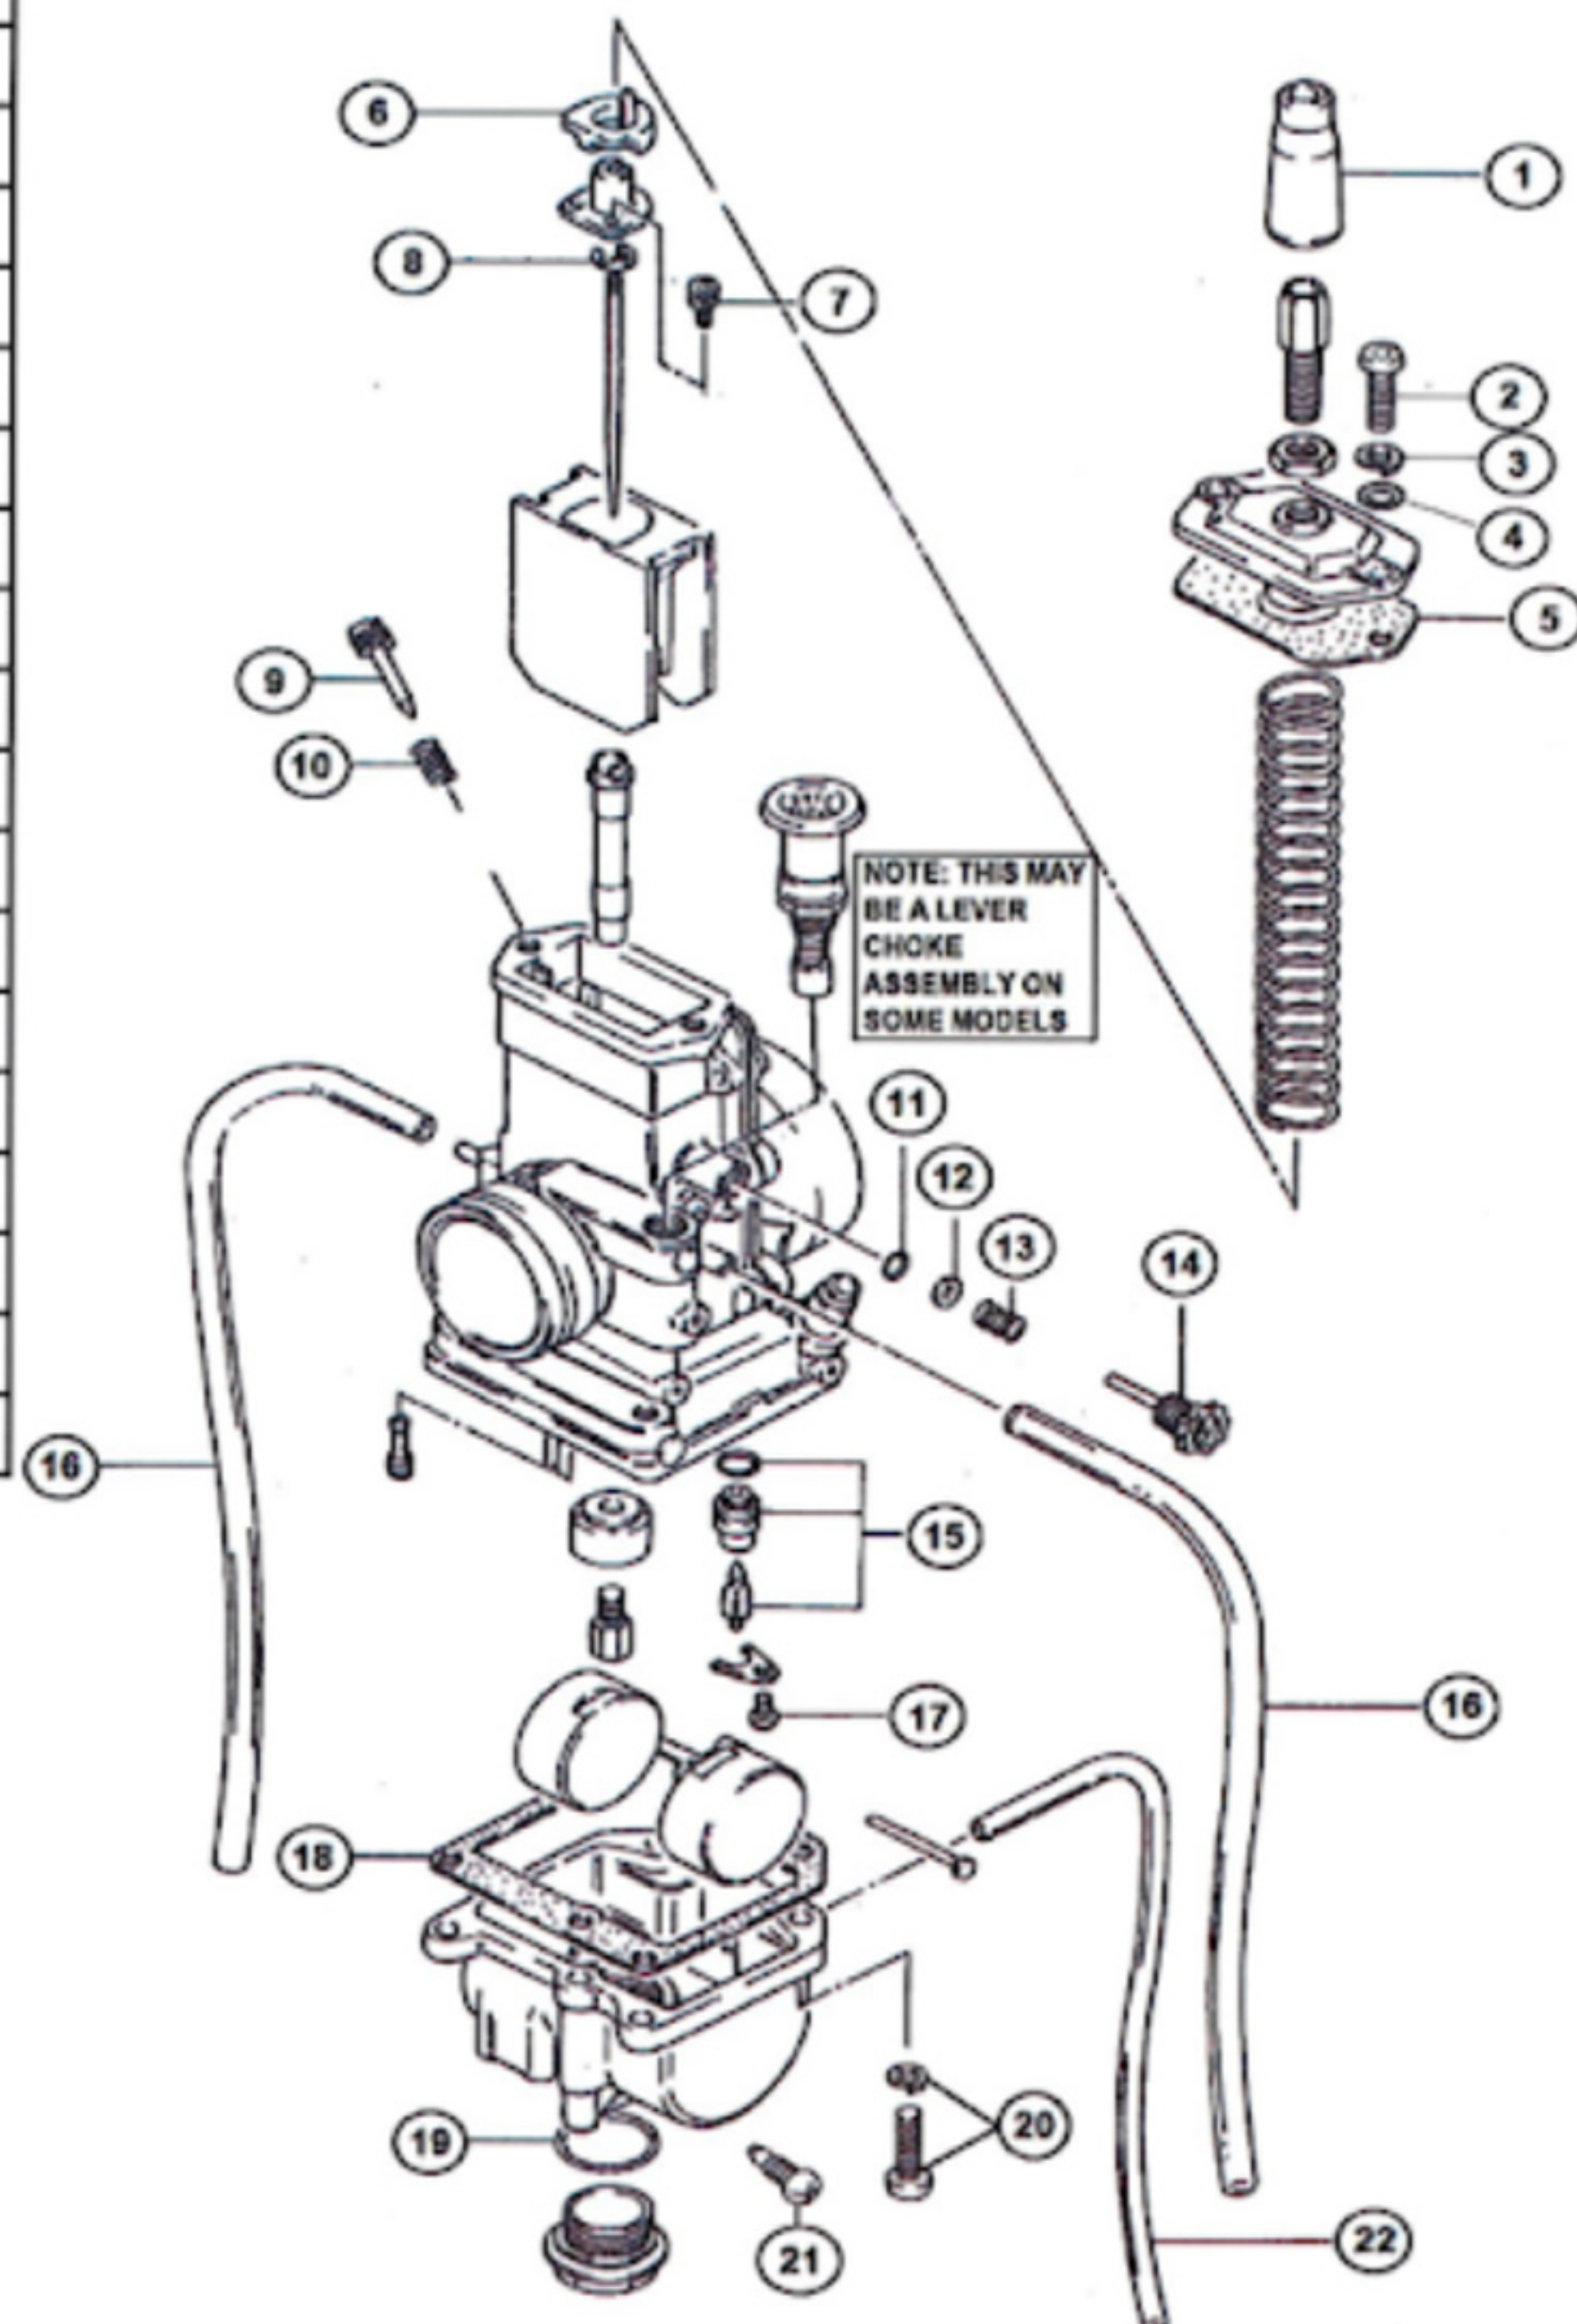

ITEM	QTY	DESCRIPTION
1	1	RUBBER CAP
2	2	SCREWS, TOP CAP
3	2	SPRING WASHER, TOP CAP
4	2	WASHER, TOP CAP
5	1	GASKET, TOP CAP
6	1	RING
7	2	SCREWS, CABLE GUIDE
8	1	E-RING
9	1	AIR SCREW
10	1	SPRING, AIR SCREW
11	1	O-RING, IDLE SCREW
12	1	WASHER, IDLE SCREW
13	1	SPRING, IDLE SCREW
14	1	IDLE SCREW
15	1	FLOAT VALVE 2.5
16	2	VENT LINES
17	1	SCREW, FLOAT VALVE
18	1	GASKET, FLOAT BOWL
19	1	O-RING, DRAIN PLUG
20	4	SCREWS, FLOAT BOWL
21	1	SCREW, DRAIN BOWL
22	1	VENT LINE

MK-TM24-12

Mikuni TM24-8001

2009-2018 KTM 65 SX

2011-2018 Husqvarna TC 65

** REPLACEMENT JET NOTE:

Due to varying model requirements, this kit does not include main jets or pilot jets. If needed, refer to the following Mikuni Part numbers when acquiring these jets:

Main Jet: 4/042-XXXX

Pilot Jet: VM22/210-XXXX

This kit may contain extra parts intended for other carburetors within this group. Substitute identical replacement parts for original worn parts found in carburetor.