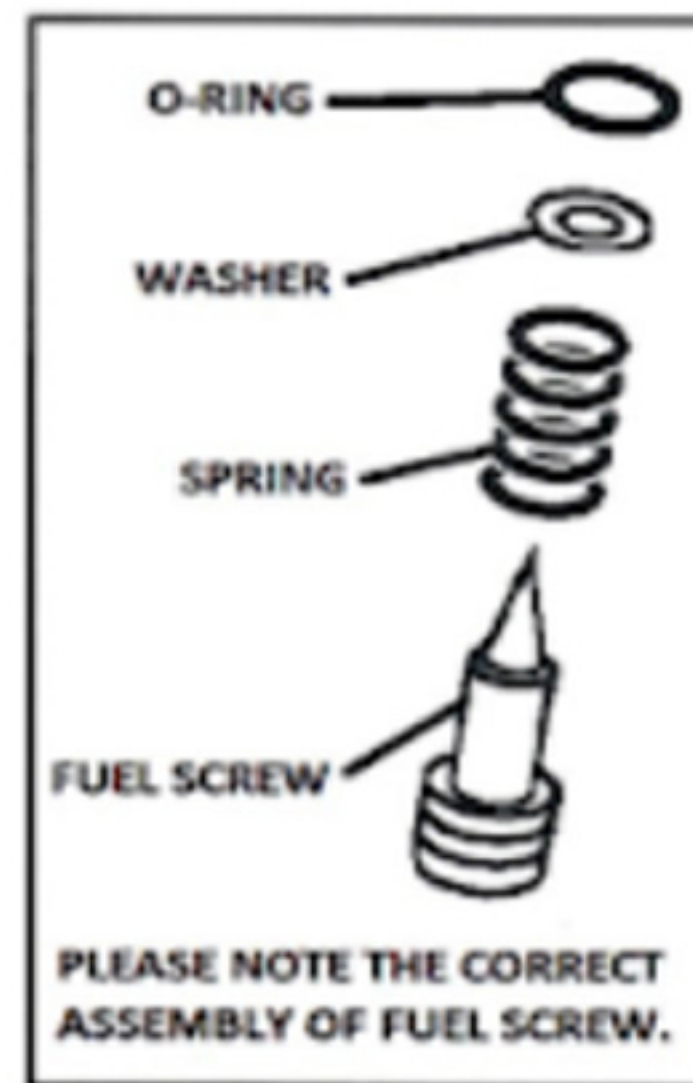

Item	Quantity	Description	MK-BST40-251	
1	2	SCREW	2001-2012	Polaris Scrambler 500 4X4 ATV
2	1	RING	2003-2005, 2010-2013	Polaris Sportsman 500 ATV
3	1	E-RING	2012-2013	Polaris Sportsman Forest 500 ATV
4	1	RING	2002, 2007-2009	Polaris Scrambler 500 2X4 ATV
5	1	DIAPHRAGM	2010-2013	Polaris Sportsman Touring 500 ATV
6	1	O-RING	2004-2005	Polaris ATP 500 4X4
7	1	FLOAT VALVE 1.5		
8	1	O-RING, FUEL SCREW		
9	1	WASHER, FUEL SCREW		
10	1	SPRING, FUEL SCREW		
11	1	FUEL SCREW		
12	1	CABLE GUIDE		
13	3	SCREWS		
14	1	O-RING		
15	1	O-RING		
16	1	FLOAT BOWL GASKET		
17	4	SCREW, FLOAT BOWL		
18	1	SCREW		
19	1	O-RING		