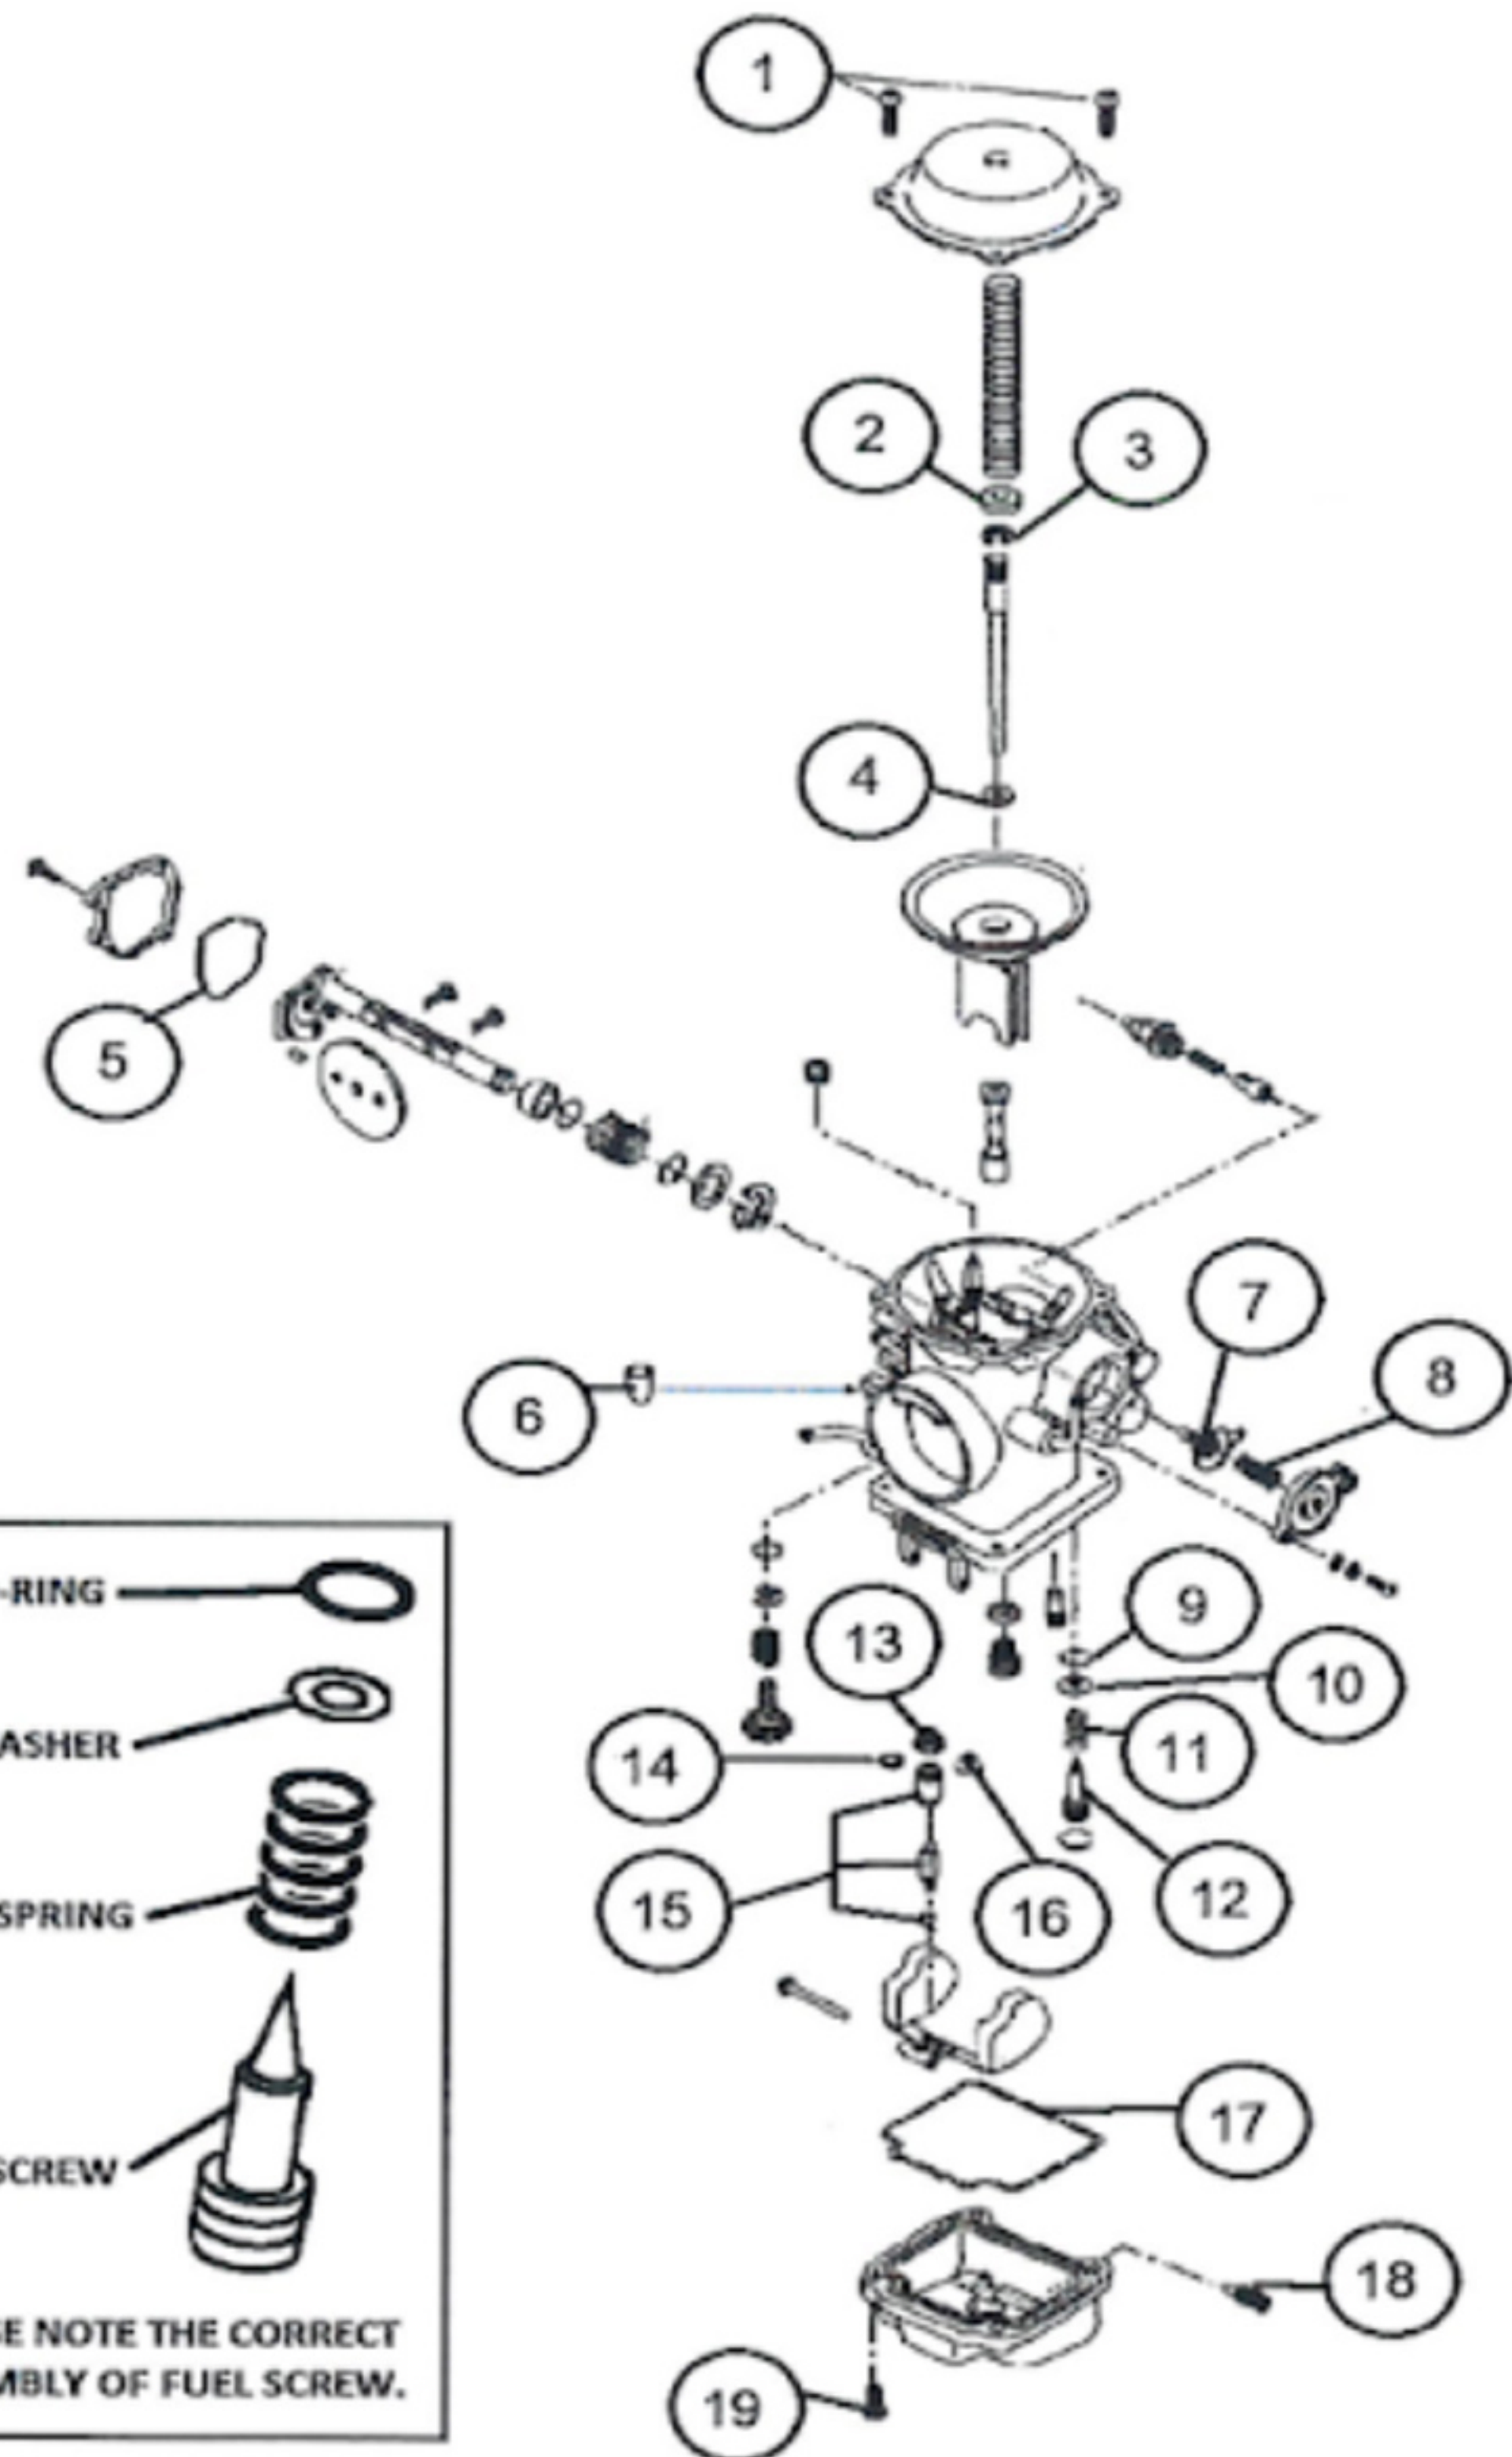

ITEM	QTY	DESCRIPTION
1	4	SCREW, TOP CAP
2	1	RING
3	1	E-CLIP
4	1	RING
5	1	O-RING
6	1	CAP
7	1	DIAPHRAGM
8	1	SPRING
9	1	O-RING
10	1	WASHER
11	1	SPRING
12	1	FUEL SCREW
13	1	FILTER
14	1	O-RING
15	1	FLOAT VALVE ASSY
16	1	SCREW
17	1	O-RING, BOWL
18	1	SCREW, DRAIN
19	4	SCREW, BOWL

MK-BST34-242
1999-2000 Can Am Traxter 500

****REPLACEMENT JET NOTE**

Due to varying model requirements, this kit does not include main jets or pilot jets. If needed, refer to the following Mikuni Part numbers when acquiring these jets:

Main Jet: N100604-XXXX

Pilot Jet: N151067-XXXX