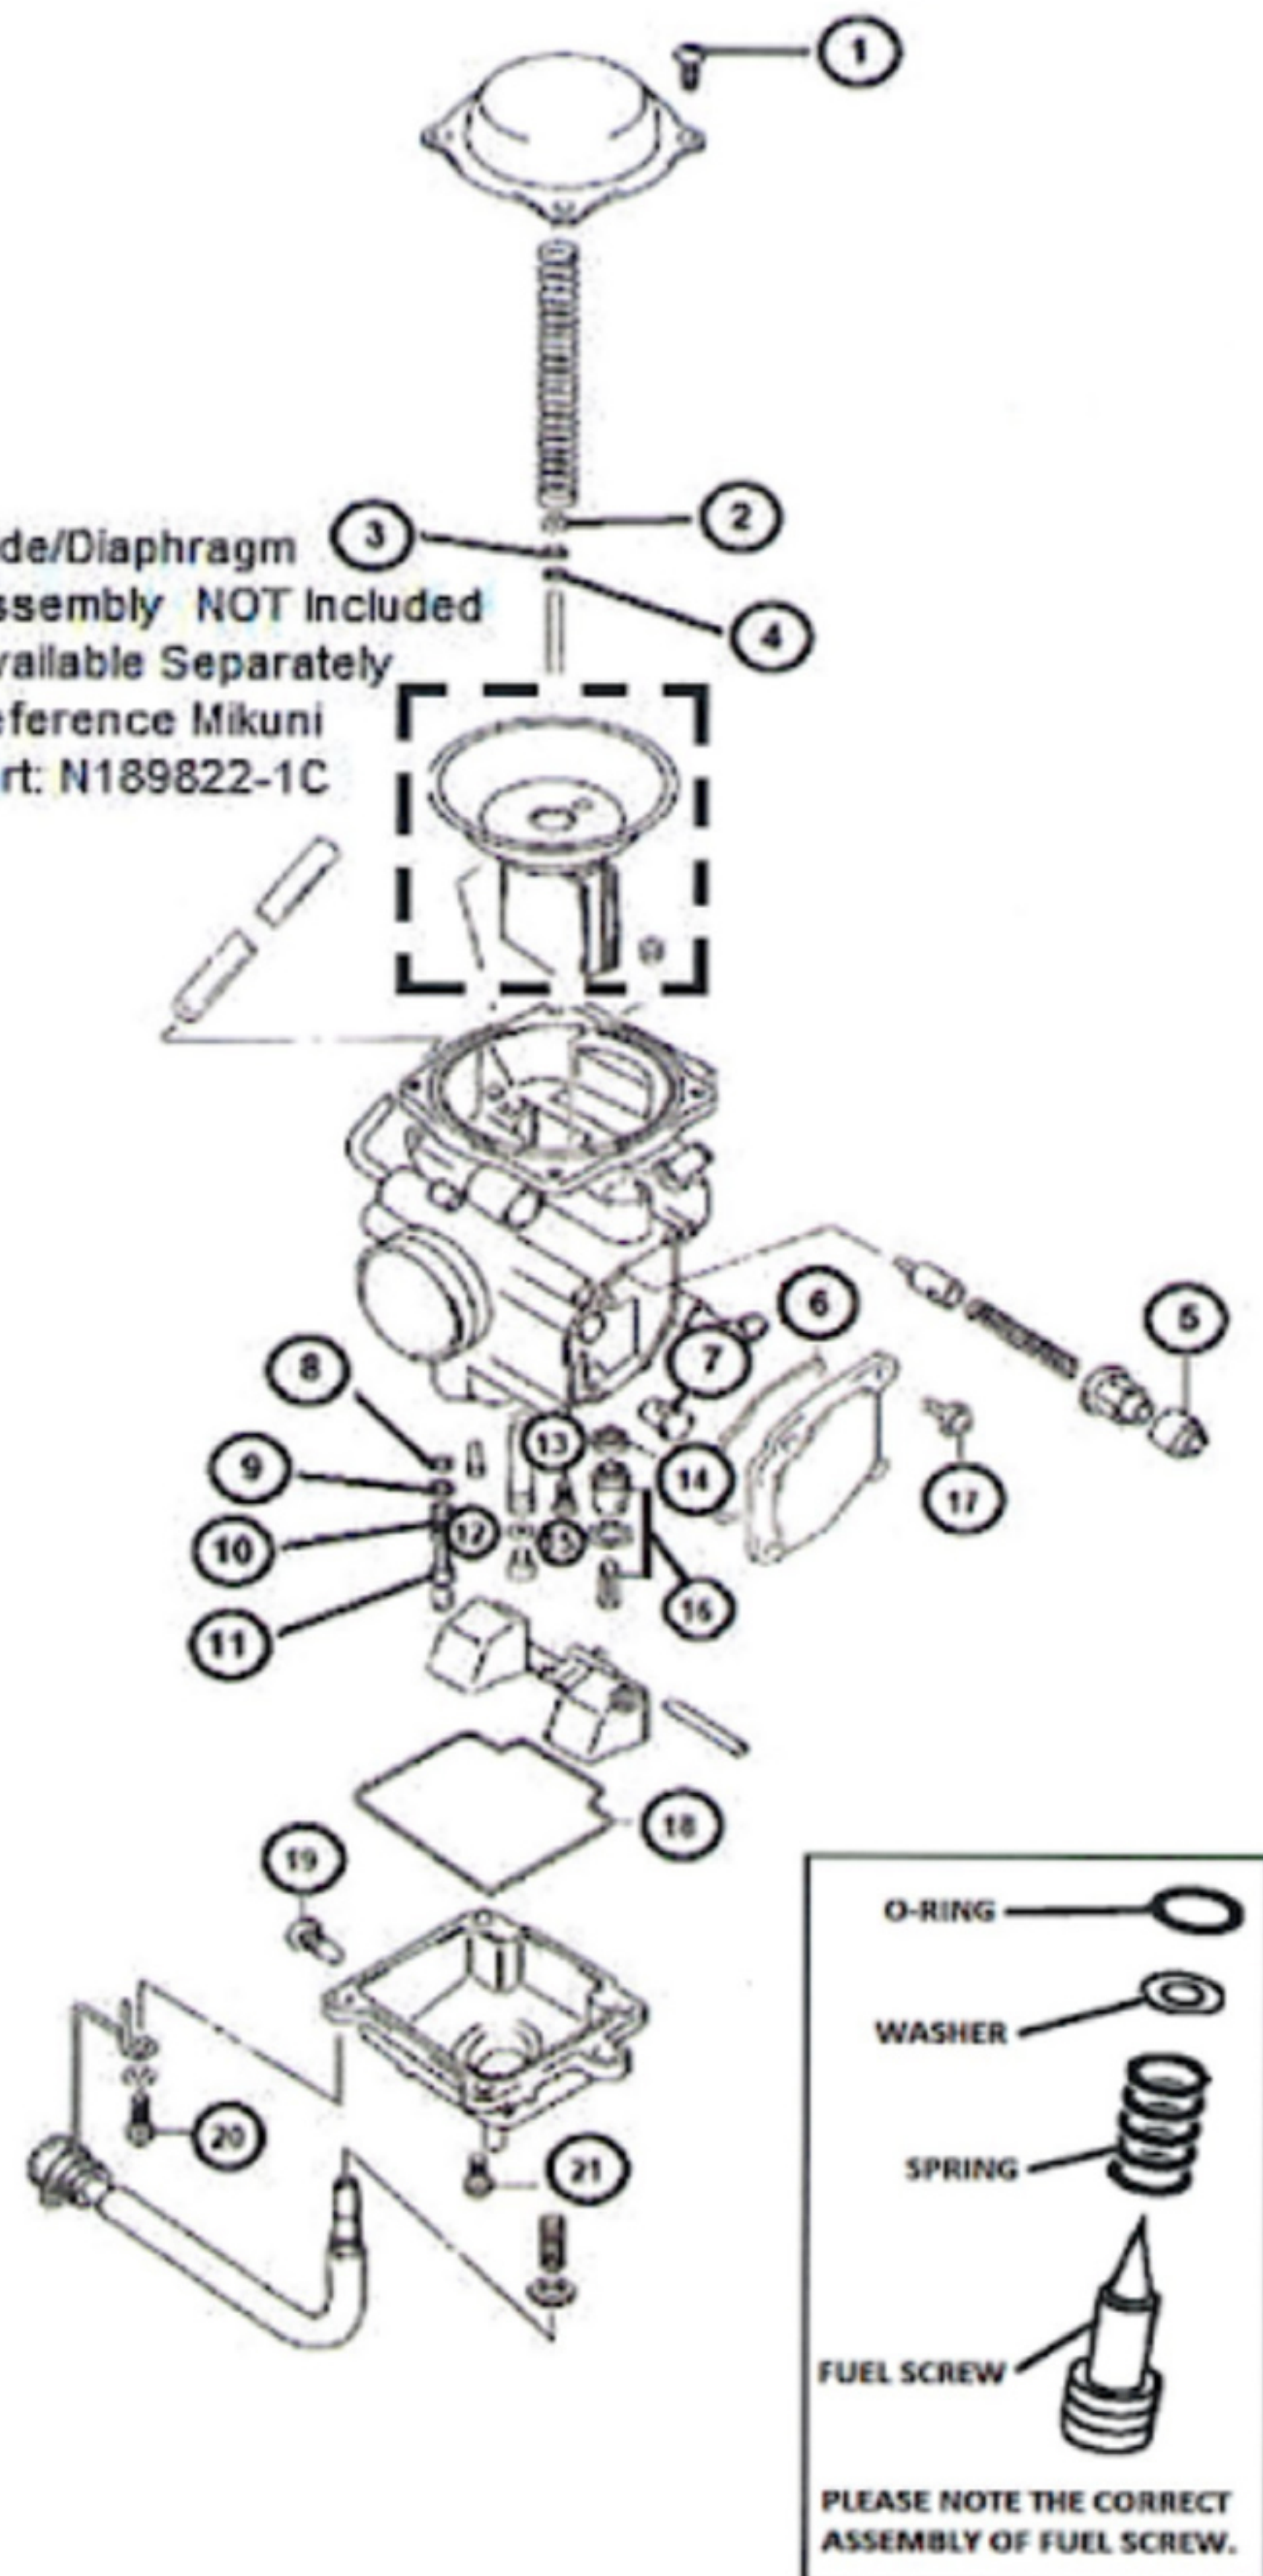

ITEM	QTY	DESCRIPTION
1	4	SCREW, CAP
2	1	RING
3	1	E-RING
4	1	RING
5	1	CAP
6	1	O-RING, COVER
7	1	CABLE GUIDE
8	1	O-RING, FUEL SCREW
9	1	WASHER, FUEL SCREW
10	1	SPRING, FUEL SCREW
11	1	FUEL SCREW
12	1	WASHER
13	1	SCREW
14	1	FILTER, FLOAT VALVE
15	1	O-RING, FLOAT VALVE
16	1	FLOAT VALVE
17	4	SCREW, SIDE COVER
18	1	O-RING, BOWL
19	1	SCREW, DRAIN
20	1	SCREW, BOWL
21	3	SCREW, BOWL

## MK-BST34-207

Suzuki Applications:  
1998-2002 LT-500F ATV

Slide/Diaphragm  
Assembly NOT Included  
Available Separately  
Reference Mikuni  
Part: N189822-1C

Slide Diaphragm assembly is NOT included in this kit. Sold Separately. Reference Mikuni Part number: N189822-1C

Pilot Jet: N151067-XXXX