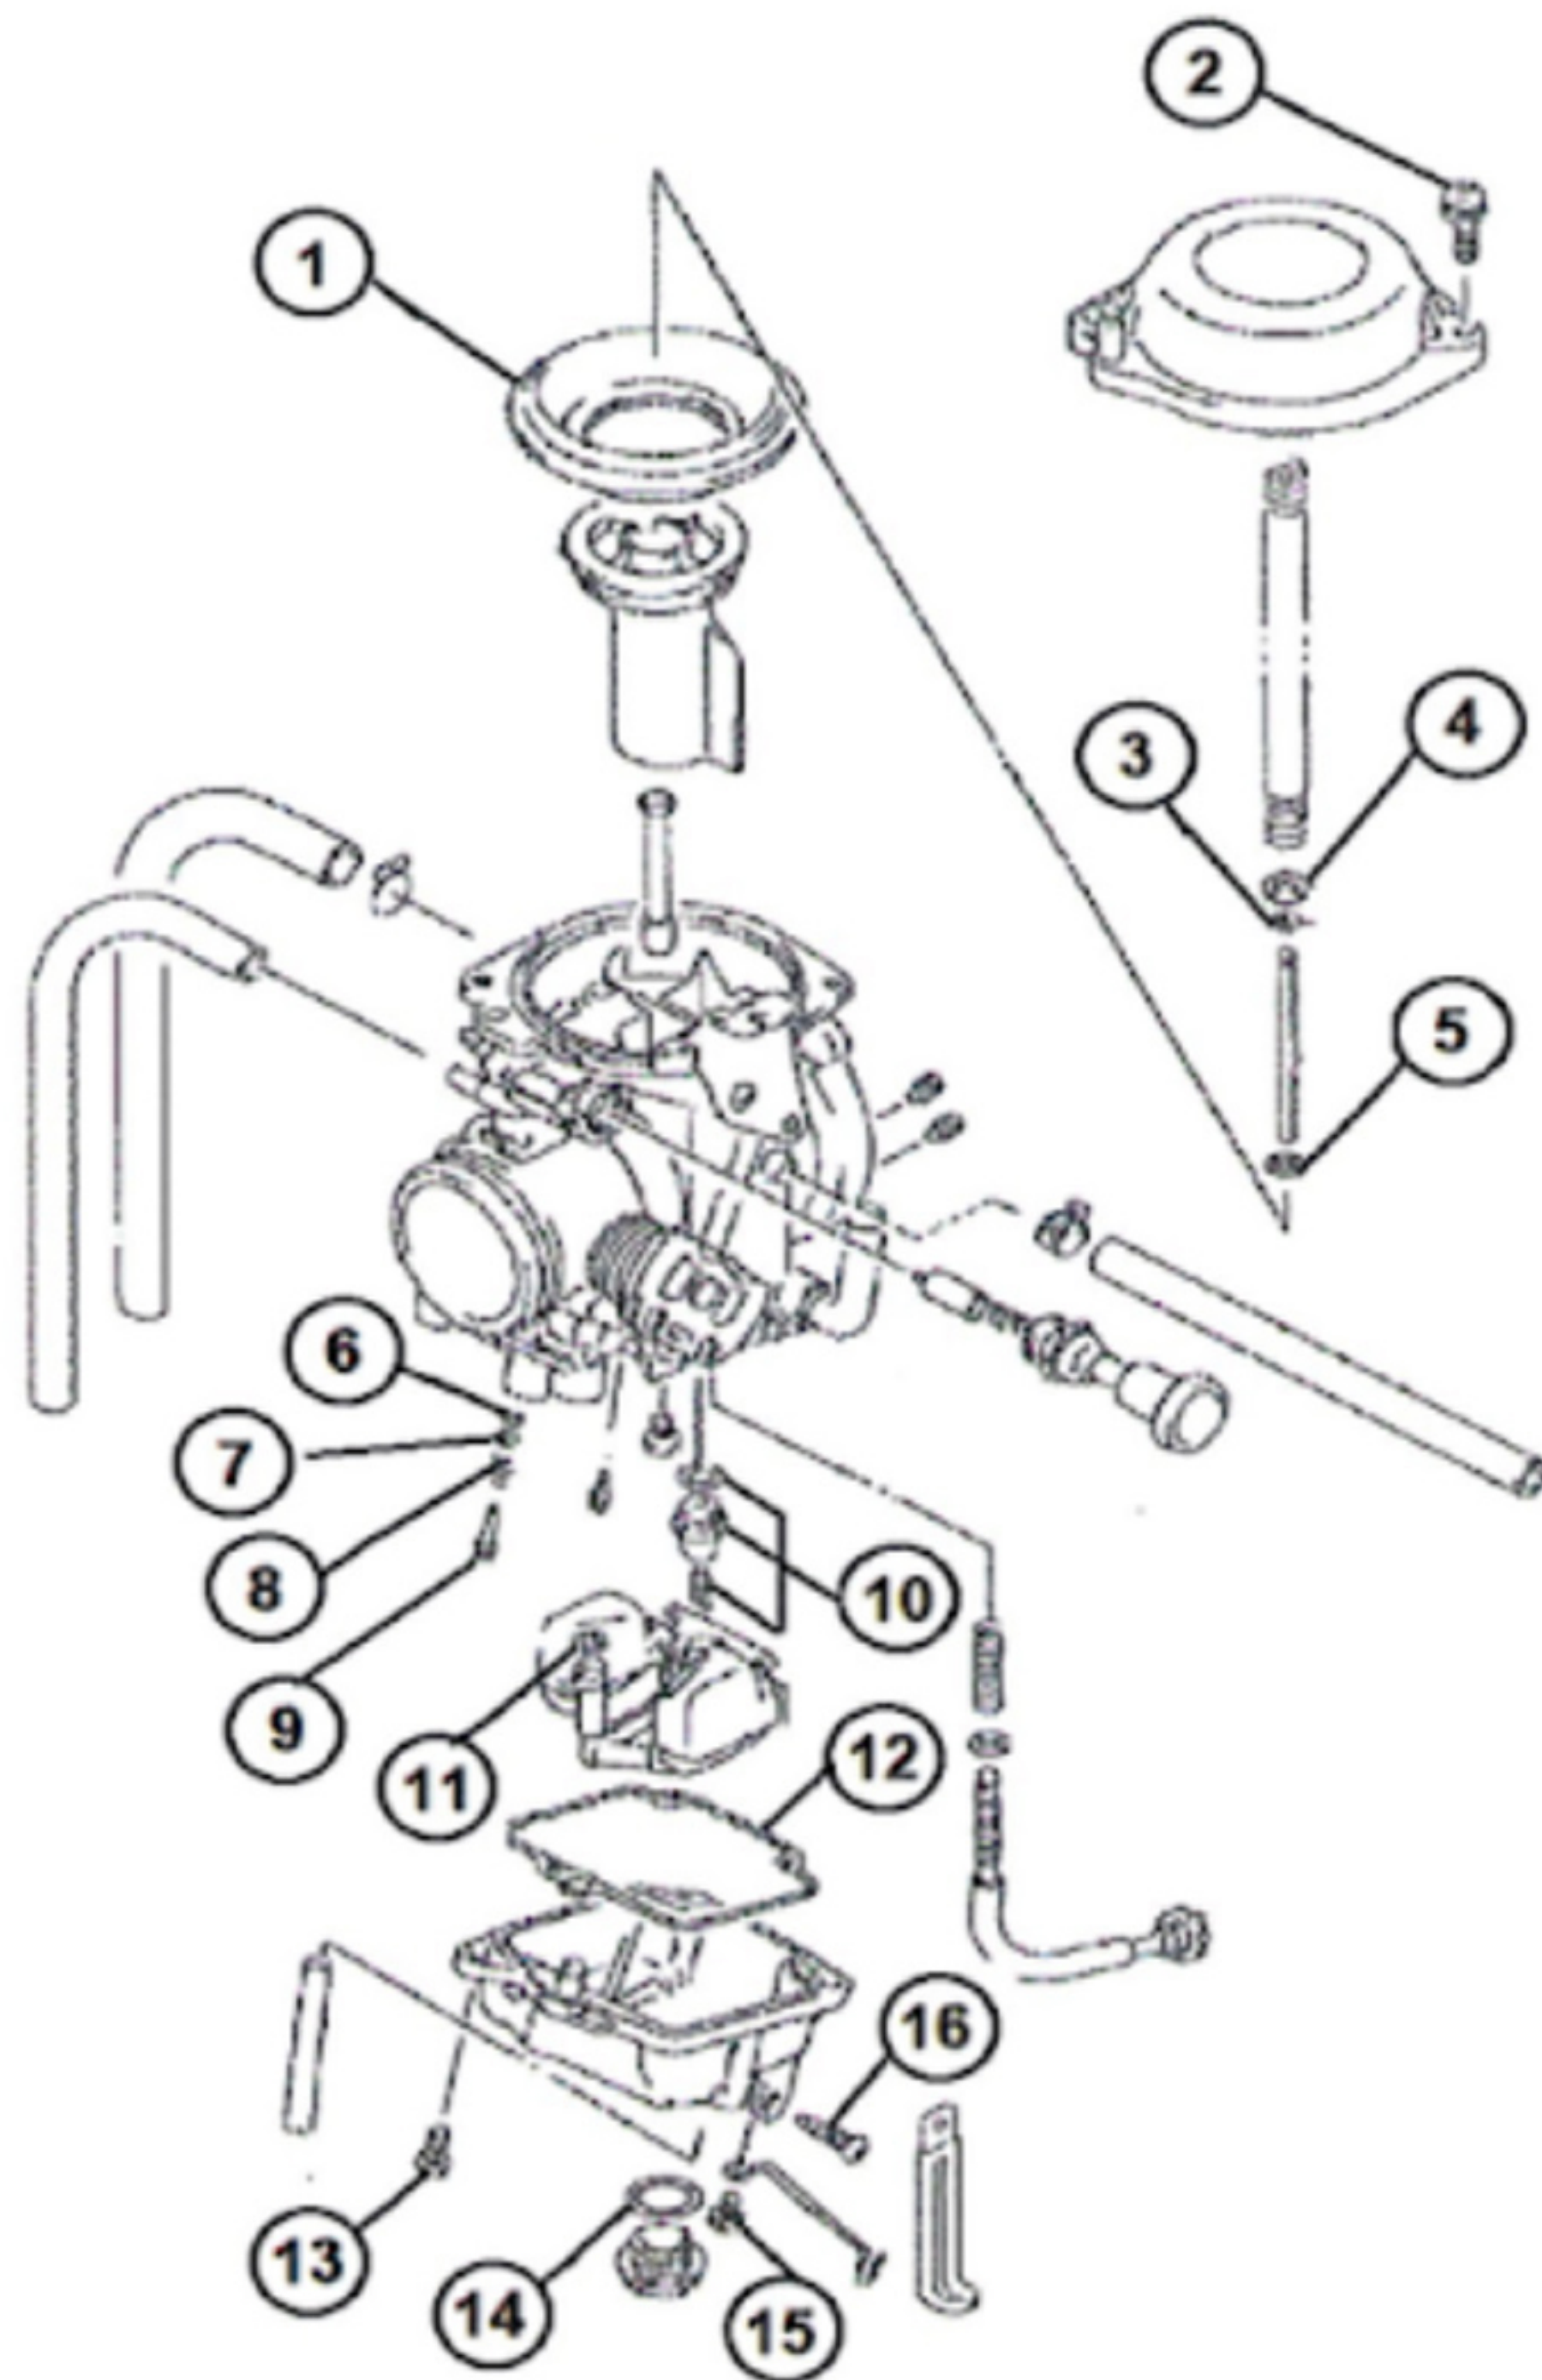

ITEM	QTY	DESCRIPTION
1	1	DIAPHRAGM
2	2	SCREW, CAP
3	1	E-CLIP
4	1	RING
5	1	RING
6	1	O-RING
7	1	WASHER
8	1	SPRING
9	1	FUEL SCREW
10	1	FLOAT VALVE 1.5
11	1	O-RING
12	1	SEAL, BOWL
13	3	SCREW, BOWL
14	1	O-RING, BOWL NUT
15	1	SCREW, BOWL
16	1	SCREW, DRAIN

MK-BST33-218

1990-1999 Suzuki DR350S (CV Carburetor)

**REPLACEMENT JET NOTE

Due to varying model requirements, this kit does not include main jets or pilot jets. If needed, refer to the following Mikuni Part numbers when acquiring these jets:

Main Jet: N100604-XXXX

Pilot Jet: N151067-XXXX