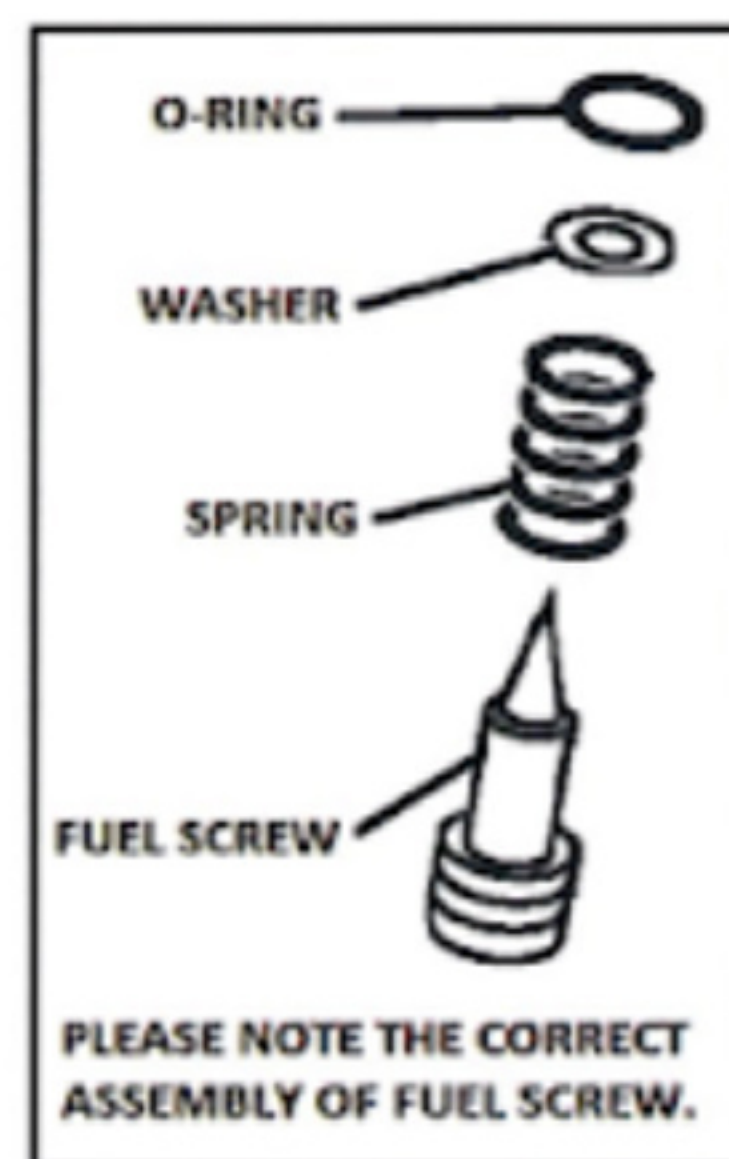

ITEM	QTY	DESCRIPTION
1	1	DIAPHRAGM
2	2	SCREW, CAP
3	1	E-CLIP
4	1	RING
5	1	RING
6	1	O-RING
7	1	WASHER
8	1	SPRING
9	1	FUEL SCREW
10	1	FLOAT VALVE 1.5
11	1	O-RING
12	1	SEAL, BOWL
13	3	SCREW, BOWL
14	1	O-RING, BOWL NUT
15	1	SCREW, BOWL
16	1	SCREW, DRAIN

MK-BST33-218

1990-1999 Suzuki DR350S (CV Carburetor)

**REPLACEMENT JET NOTE

Due to varying model requirements, this kit does not include main jets or pilot jets. If needed, refer to the following Mikuni Part numbers when acquiring these jets:

Main Jet: N100604-XXXX

Pilot Jet: N151067-XXXX