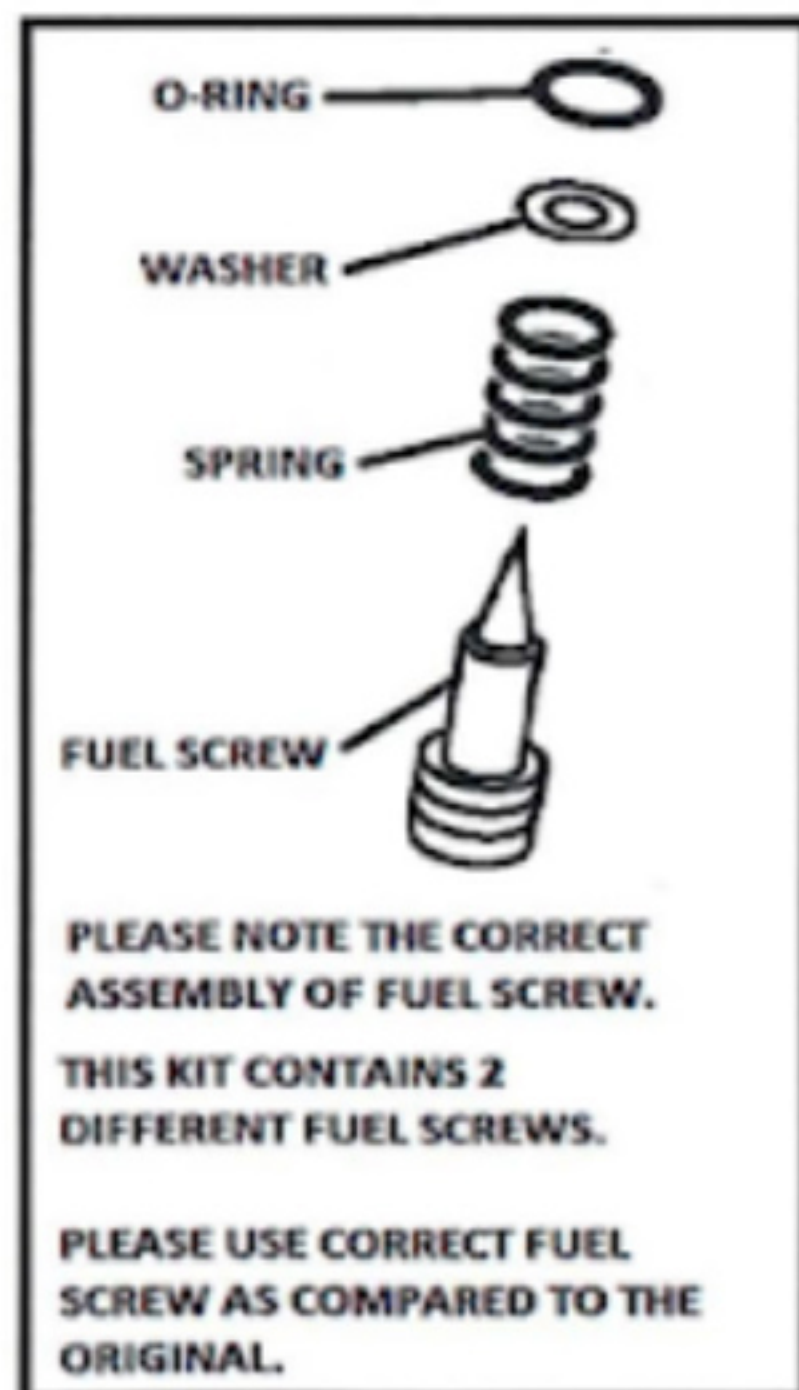

ITEM	QTY	DESCRIPTION
1	4	TOP CAP SCREWS
2	1	RING
3	1	E-CLIP
4	1	WASHER
5	1	O-RING
6	1	WASHER
7	1	SPRING
8	1	FUEL SCREW
9	1	FILTER
10	1	O-RING
11	1	NEEDLE VALVE ASSY
12	1	SCREW NEEDLE VALVE
13	1	GASKET BOWL
14	4	SCREW BOWL
15	1	SCREW DRAIN

MK-BST31-120

1996-2017 Suzuki DR200

**REPLACEMENT JET NOTE

Due to varying model requirements, this kit does not include main or pilot jets
If needed, refer to the following Mikuni Part numbers when acquiring these jets:
Main Jet: N100604-XXXX
Pilot Jet: N151067-XXXX