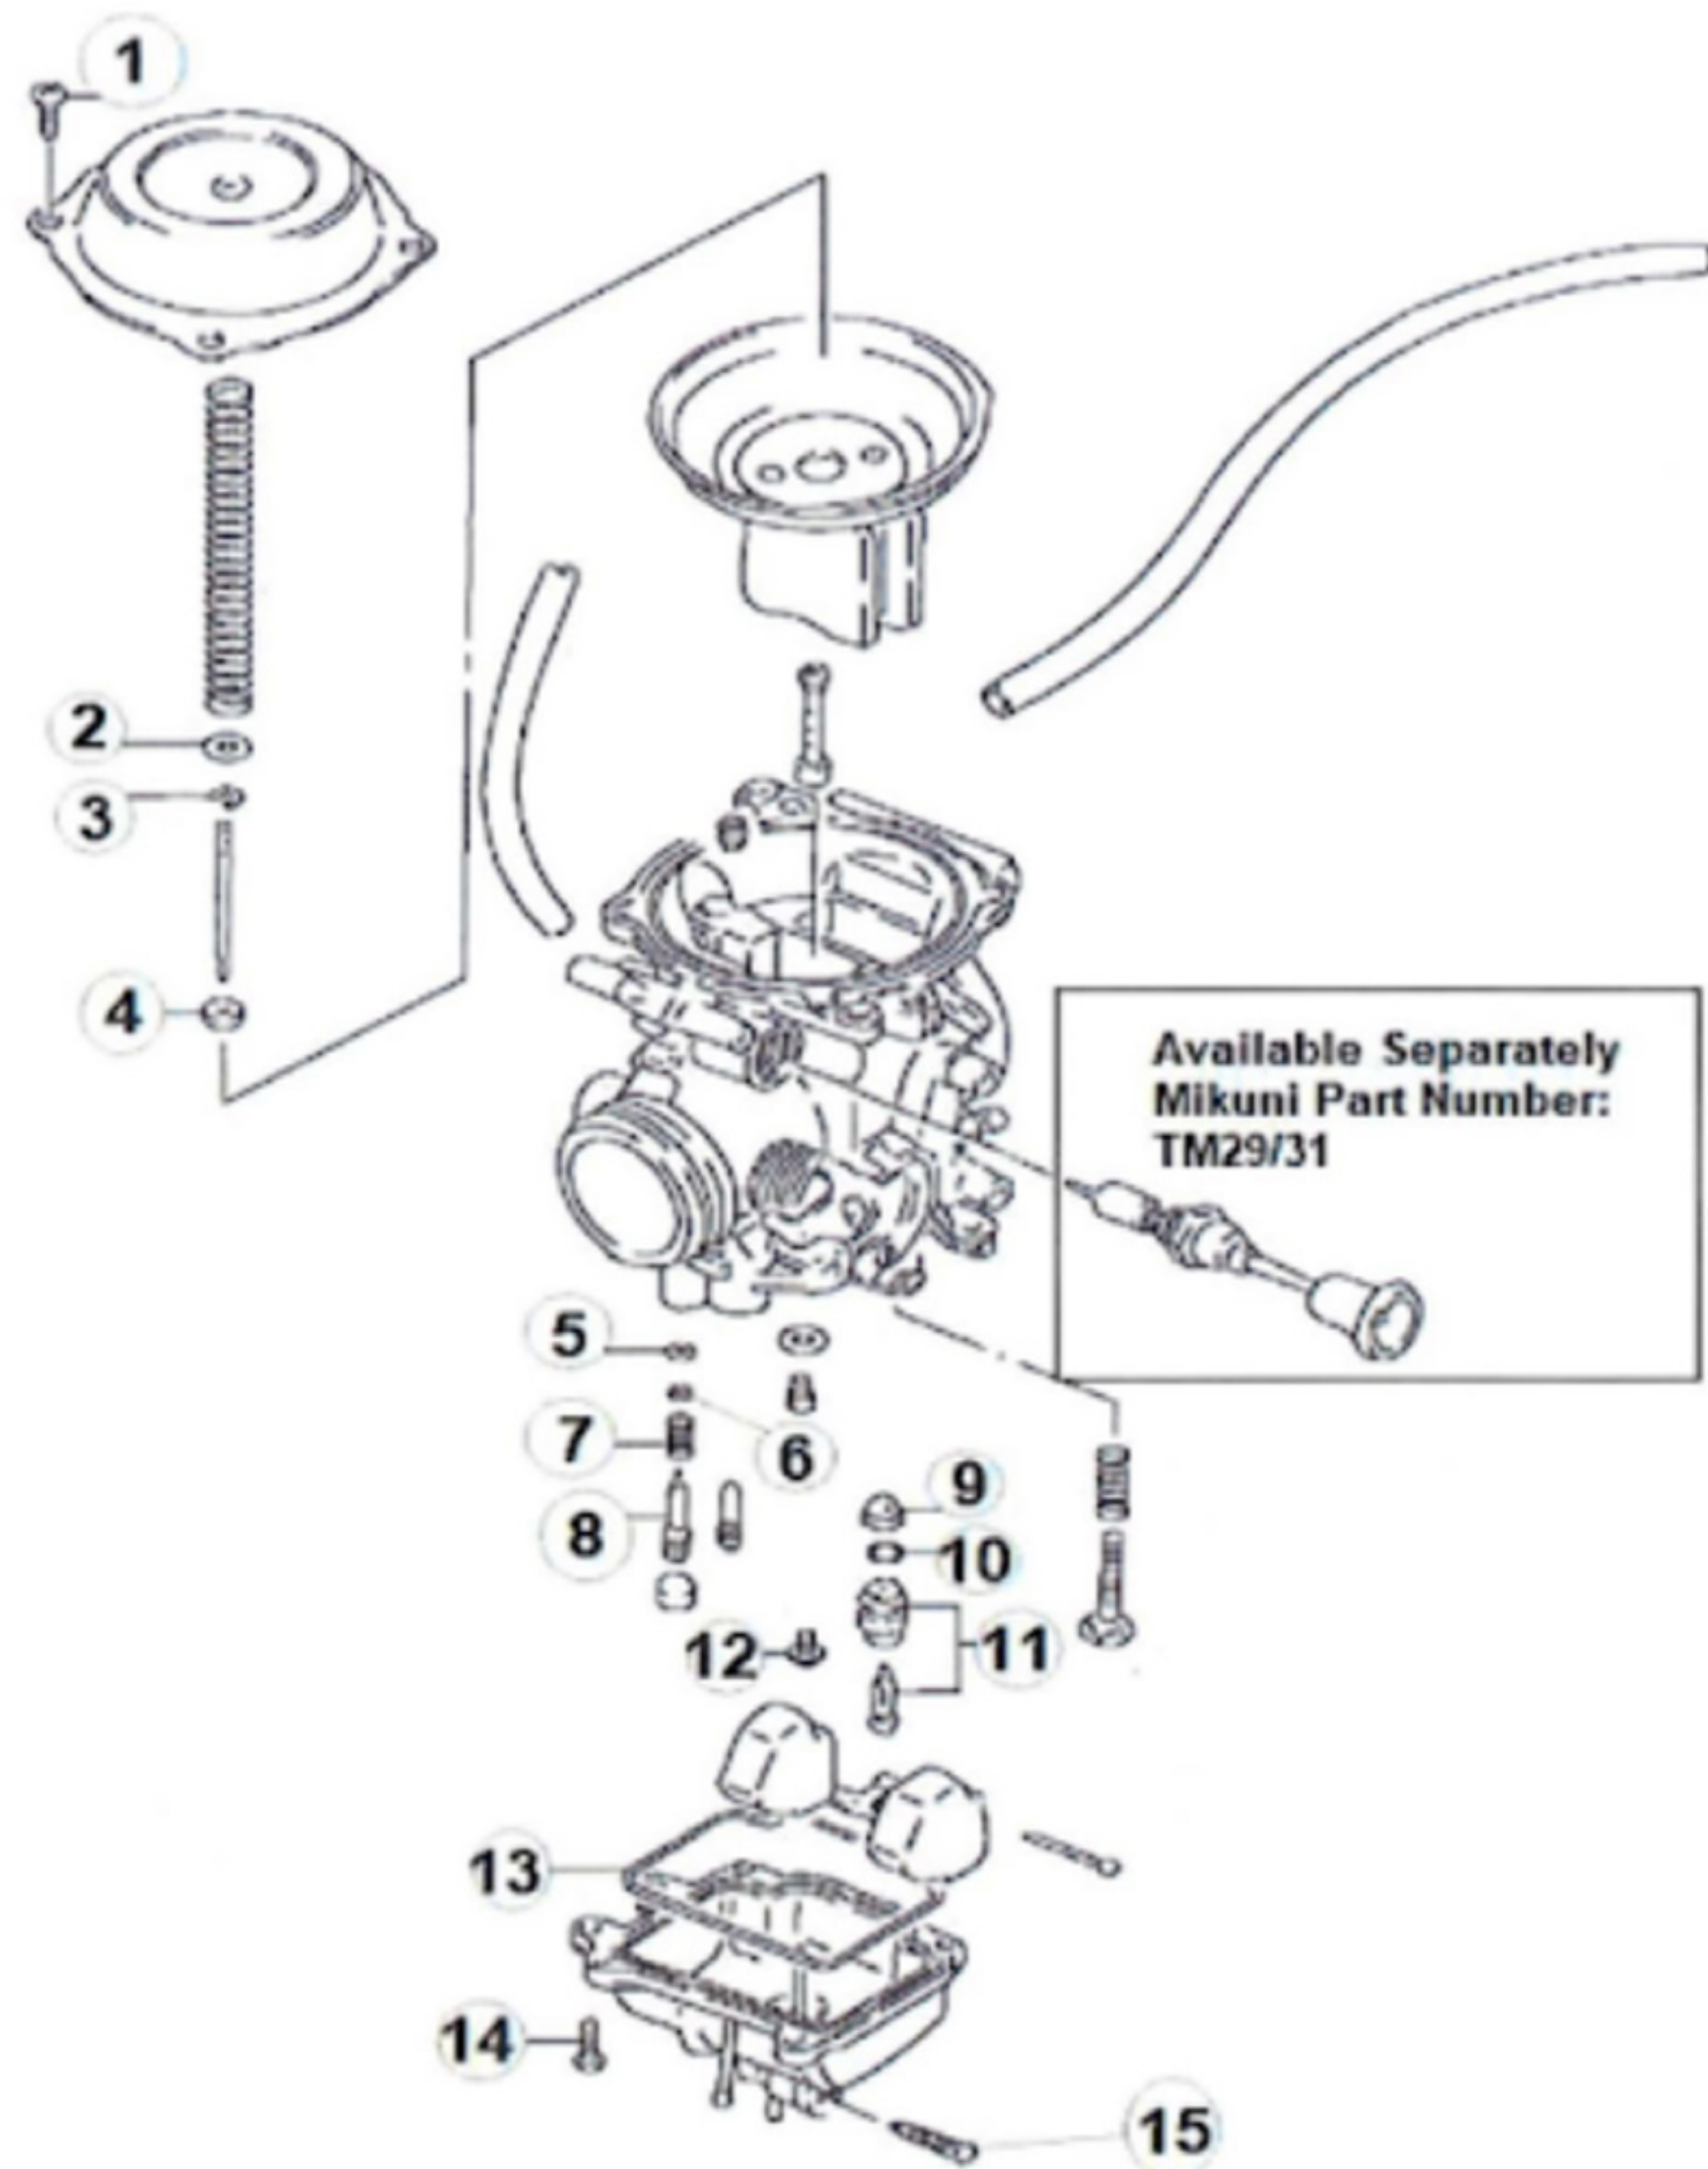

ITEM	QTY	DESCRIPTION
1	4	TOP CAP SCREWS
2	1	RING
3	1	E-CLIP
4	1	WASHER
5	1	O-RING
6	1	WASHER
7	1	SPRING
8	1	FUEL SCREW
9	1	FILTER
10	1	O-RING
11	1	NEEDLE VALVE ASSY
12	1	SCREW NEEDLE VALVE
13	1	GASKET BOWL
14	4	SCREW BOWL
15	1	SCREW DRAIN

## MK-BST31-120

1996-2017 Suzuki DR200

### \*\*REPLACEMENT JET NOTE

Due to varying model requirements, this kit does not include main or pilot jets  
If needed, refer to the following Mikuni Part numbers when acquiring these jets:  
Main Jet: N100604-XXXX  
Pilot Jet: N151067-XXXX