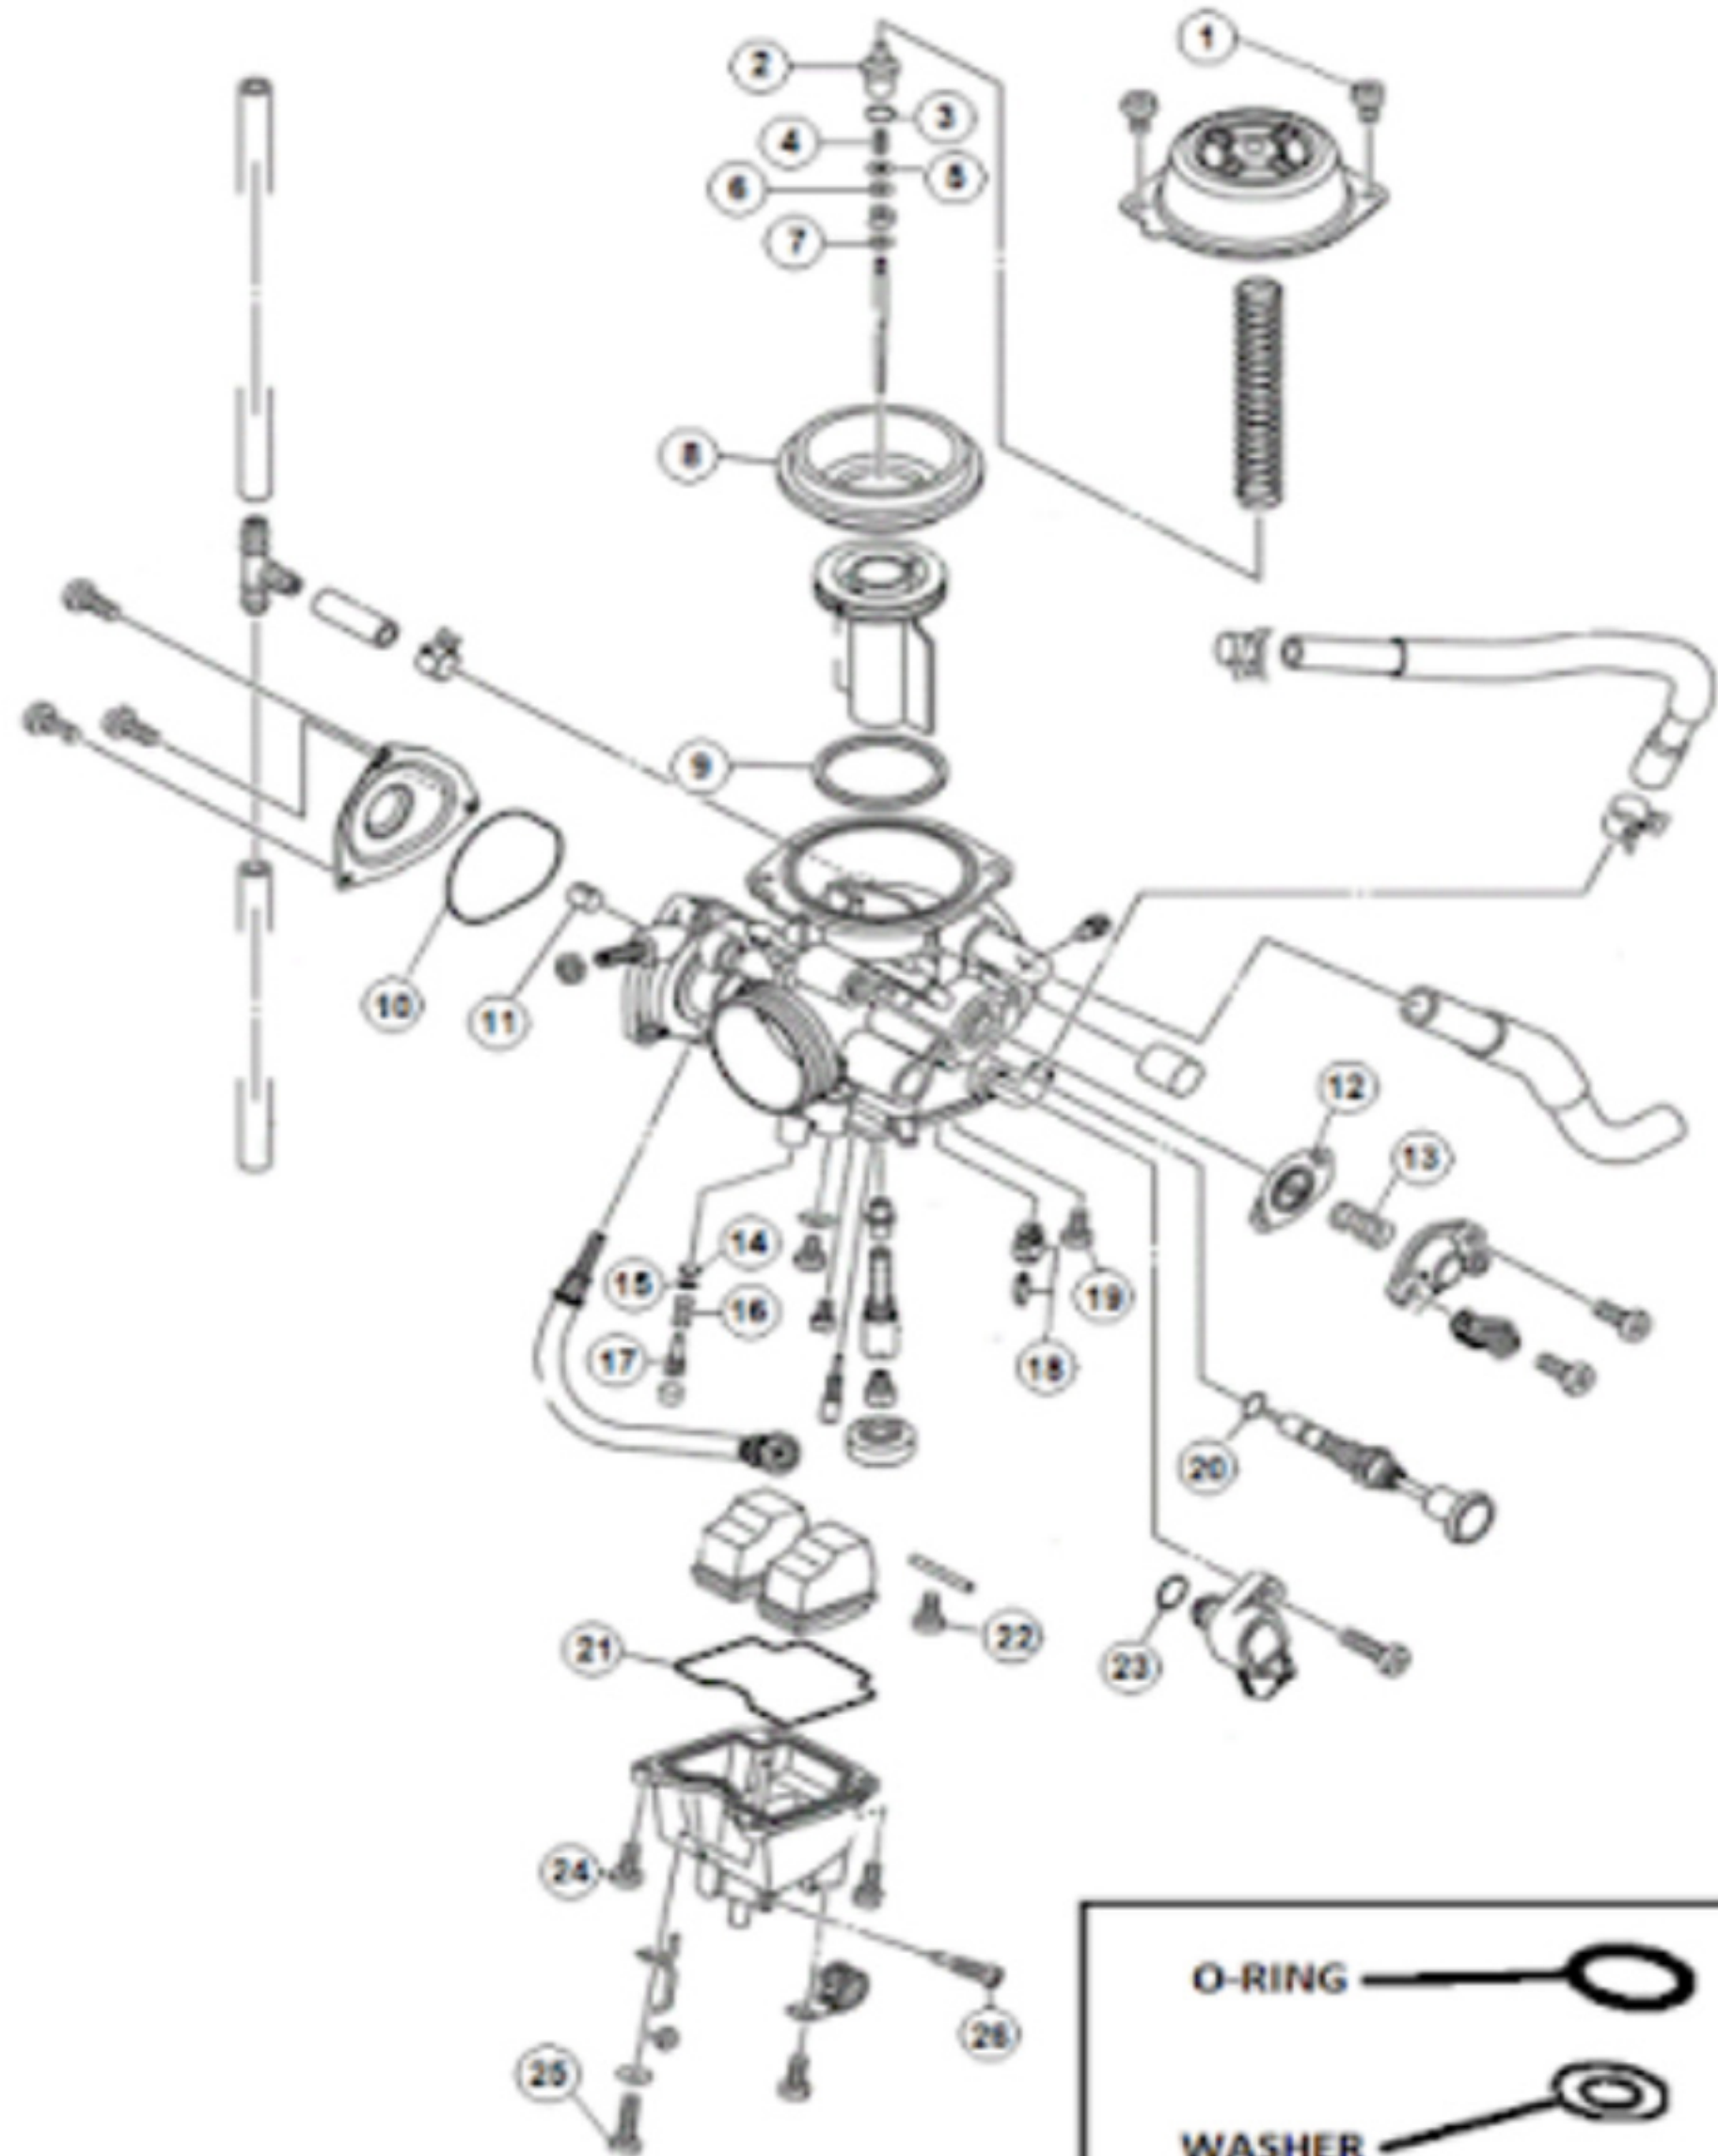

ITEM	QTY	DESCRIPTION
1	2	SCREW, TOP CAP
2	1	HOLDER
3	1	O-RING
4	1	SPRING
5	1	WASHER THICK
6	1	CLIP
7	1	WASHER THIN
8	1	DIAPHRAGM
9	1	RING
10	1	O-RING
11	1	GUIDE, CABLE
12	1	DIAPHRAGM
13	1	SPRING
14	1	O-RING
15	1	WASHER
16	1	SPRING
17	1	SCREW, FUEL
18	1	FLOAT VALVE ASSY 3.0
19	1	SCREW
20	1	O-RING
21	1	O-RING (BOWL)
22	1	SCREW
23	1	O-RING
24	3	SCREW
25	1	SCREW, DRAIN
26	1	SCREW

MK-BSR42-31

Yamaha Application:
2012-2013 YFZ 450 ATV

****REPLACEMENT JET NOTE**

Due to varying model requirements, this kit does not include main or pilot jets
If needed, refer to the following Mikuni Part numbers when acquiring these jets:
Main Jet: N100604-XXXX
Pilot Jet: N224103-XXXX