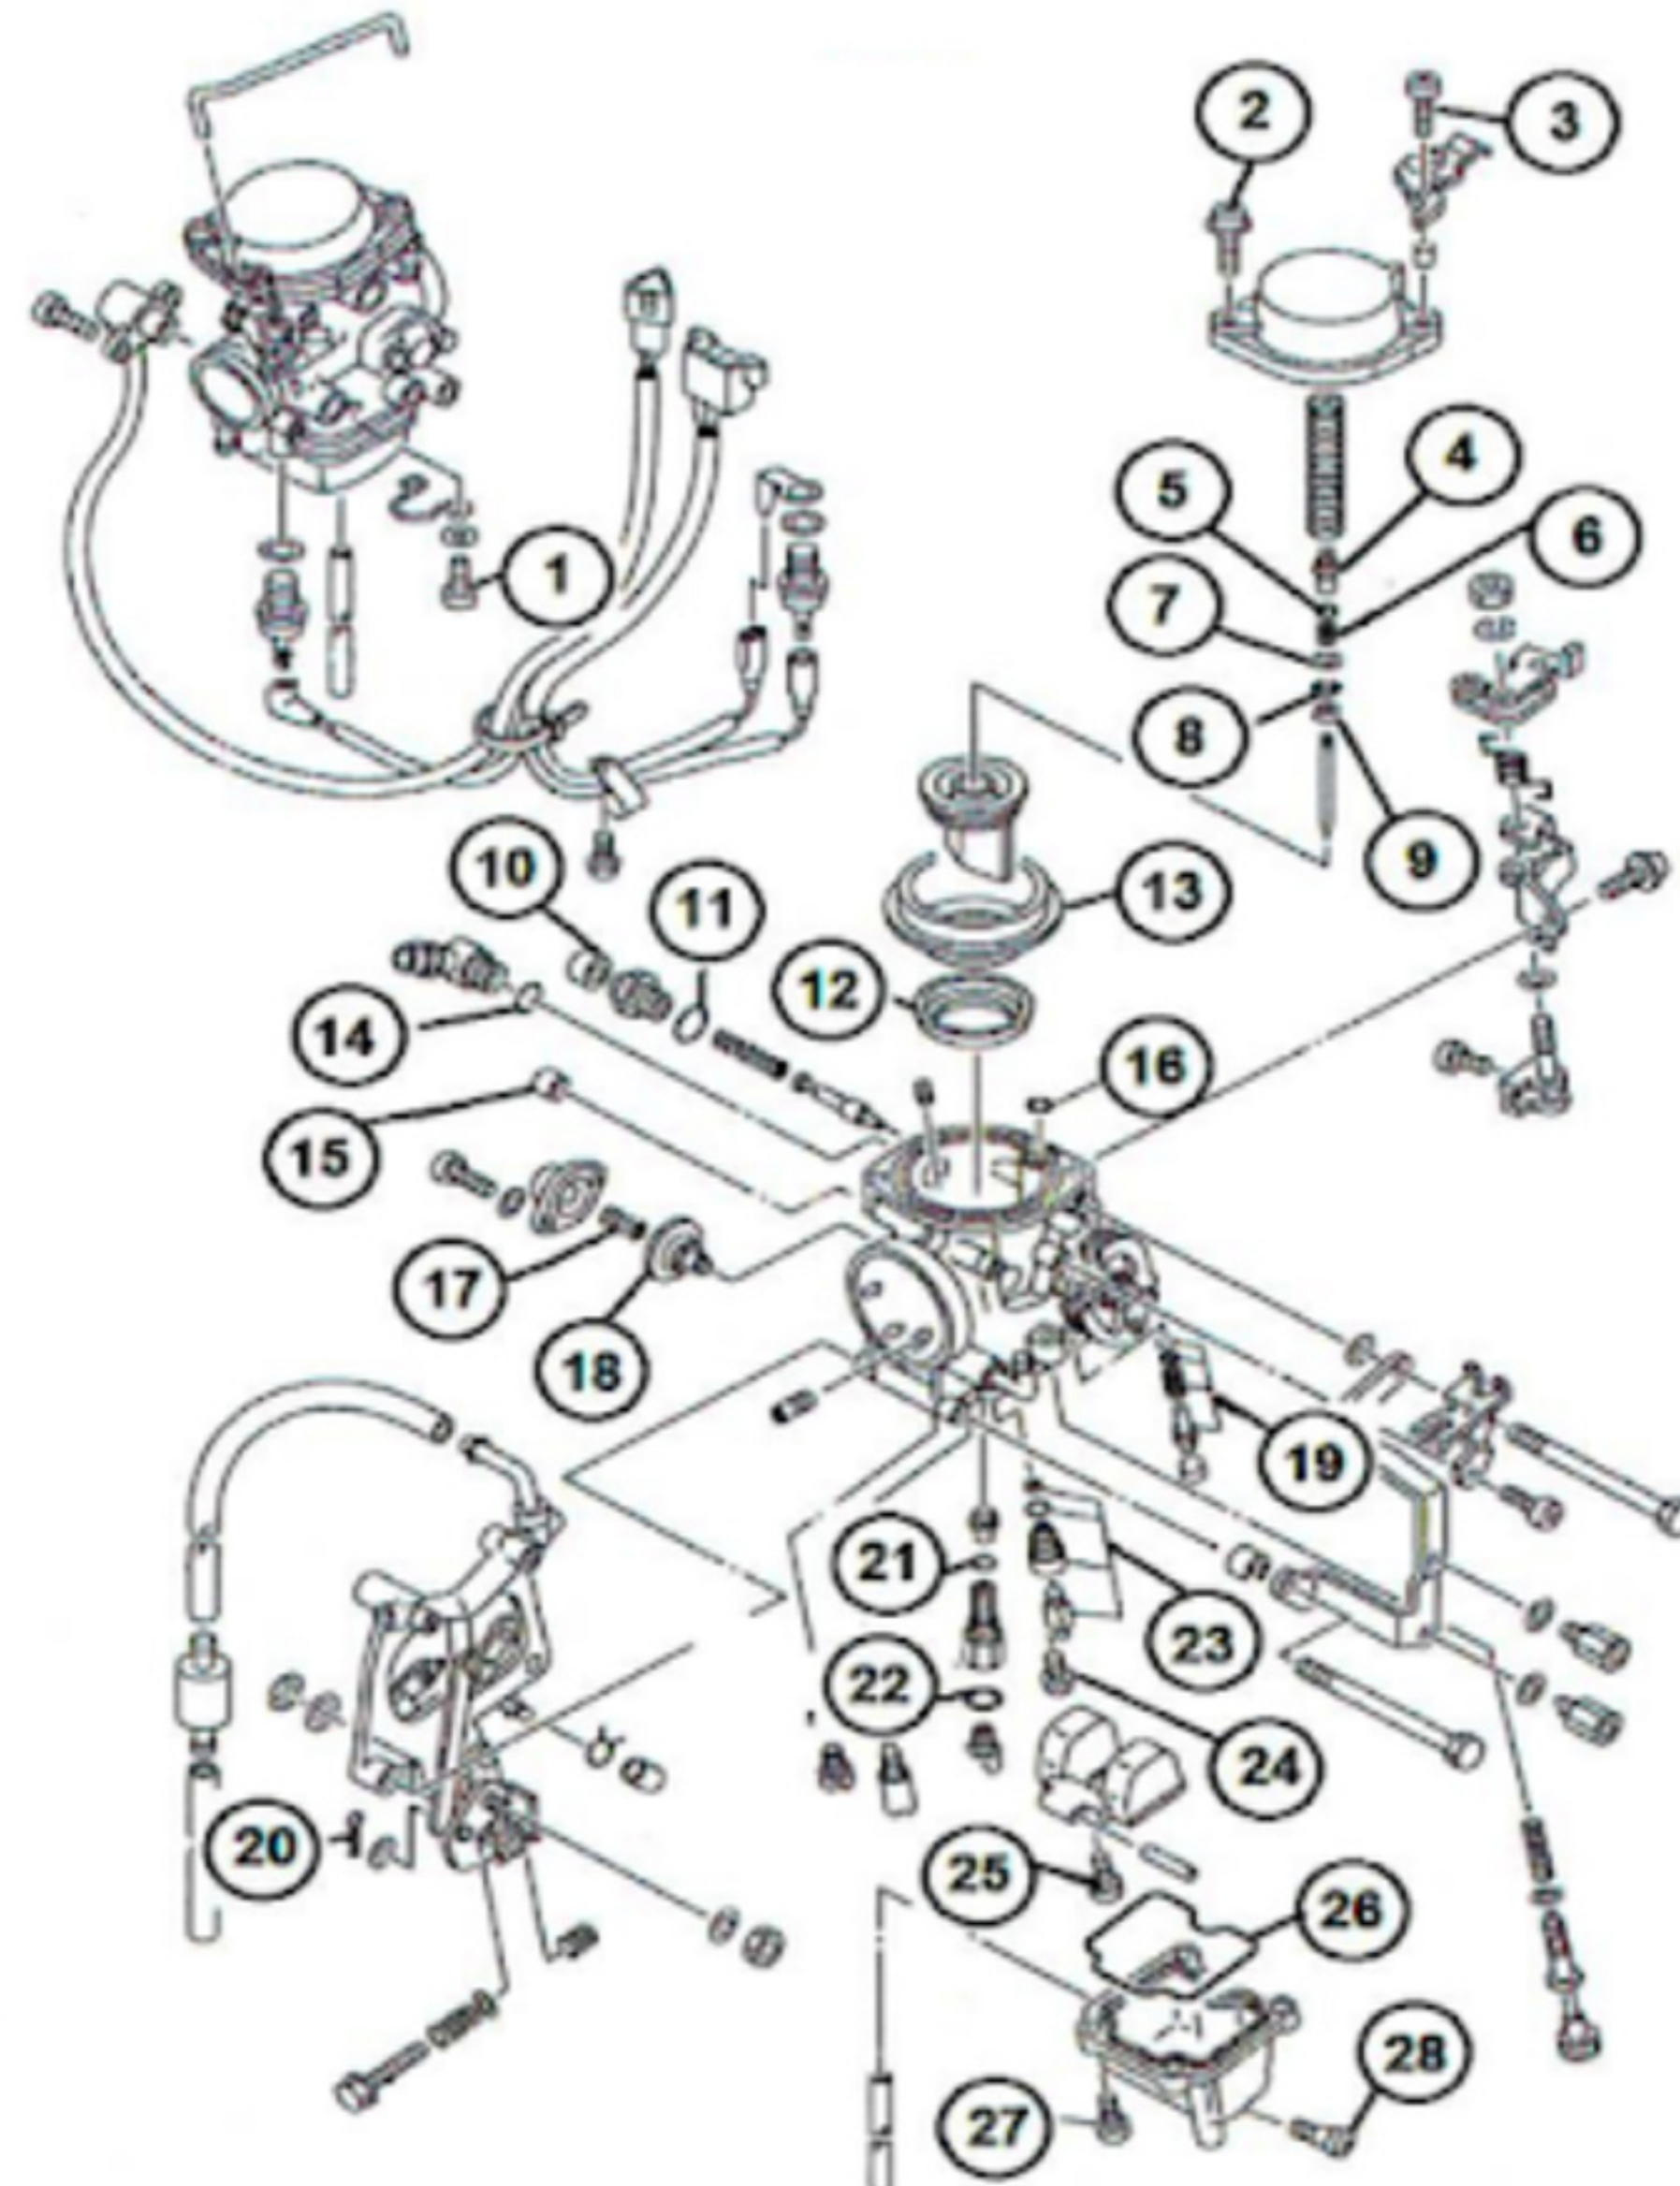

ITEM	QTY	DESCRIPTION
1	1	SCREW, BOWL
2	3	SCREW, CAP
3	1	SCREW, CAP
4	1	HOLDER
5	1	WASHER
6	1	SPRING
7	1	WASHER
8	1	E-CLIP
9	1	RING
10	1	CAP
11	1	O-RING
12	1	RING
13	1	DIAPHRAGM
14	1	O-RING
15A	1	HOSE
15B	1	HOSE
16	1	O-RING
17	1	SPRING
18	1	DIAPHRAGM
19	1	FUEL SCREW ASSEMBLY
20	1	COTTER PIN
21	1	O-RING
22	1	O-RING
23	1	FLOAT VALVE ASSEMBLY 1.2
24	1	SCREW, FLOAT VALVE
25	1	SCREW, FLOAT PIN
26	1	GASKET, BOWL
27	4	SCREW, BOWL
28	1	SCREW, DRAIN

MK-BSR37-B1

1999-2006 Yamaha V-Star 1100

**REPLACEMENT JET NOTE

Due to varying model requirements, this kit does not include main jets or pilot jets

If needed, refer to the following

Mikuni Part numbers when acquiring these jets:

Main Jet: N102221-XXXX

Pilot Jet: N1224103-XXXX