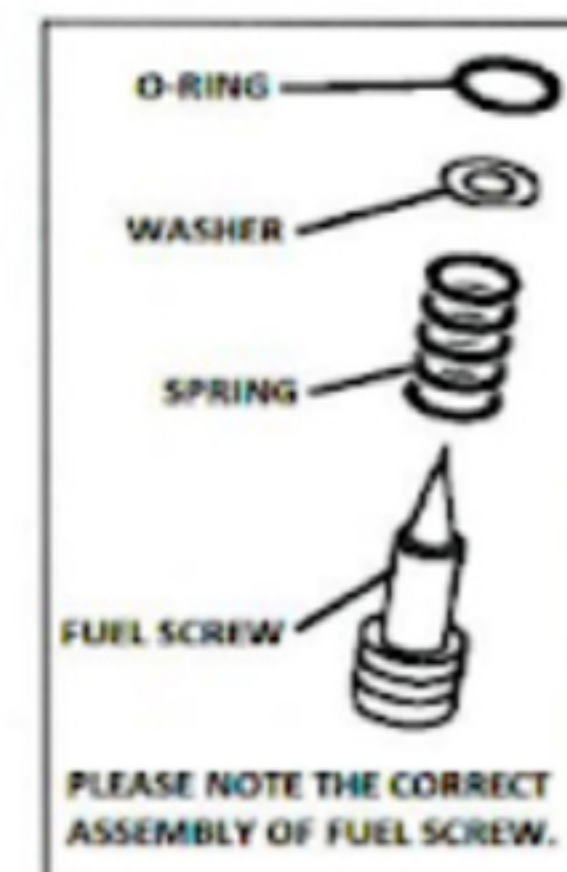

ITEM	QTY	DESCRIPTION
1	1	SCREW, BOWL
2	3	SCREW, CAP
3	1	SCREW, CAP
4	1	HOLDER
5	1	WASHER
6	1	SPRING
7	1	WASHER
8	1	E-CLIP
9	1	RING
10	1	CAP
11	1	O-RING
12	1	RING
13	1	DIAPHRAGM
14	1	O-RING
15A	1	HOSE
15B	1	HOSE
16	1	O-RING
17	1	SPRING
18	1	DIAPHRAGM
19	1	FUEL SCREW ASSEMBLY
20	1	COTTER PIN
21	1	O-RING
22	1	O-RING
23	1	FLOAT VALVE ASSEMBLY 1.2
24	1	SCREW, FLOAT VALVE
25	1	SCREW, FLOAT PIN
26	1	GASKET, BOWL
27	4	SCREW, BOWL
28	1	SCREW, DRAIN

MK-BSR37-B1

1999-2006 Yamaha V-Star 1100

**REPLACEMENT JET NOTE

Due to varying model requirements, this kit does not include main jets or pilot jets

If needed, refer to the following

Mikuni Part numbers when acquiring these jets: