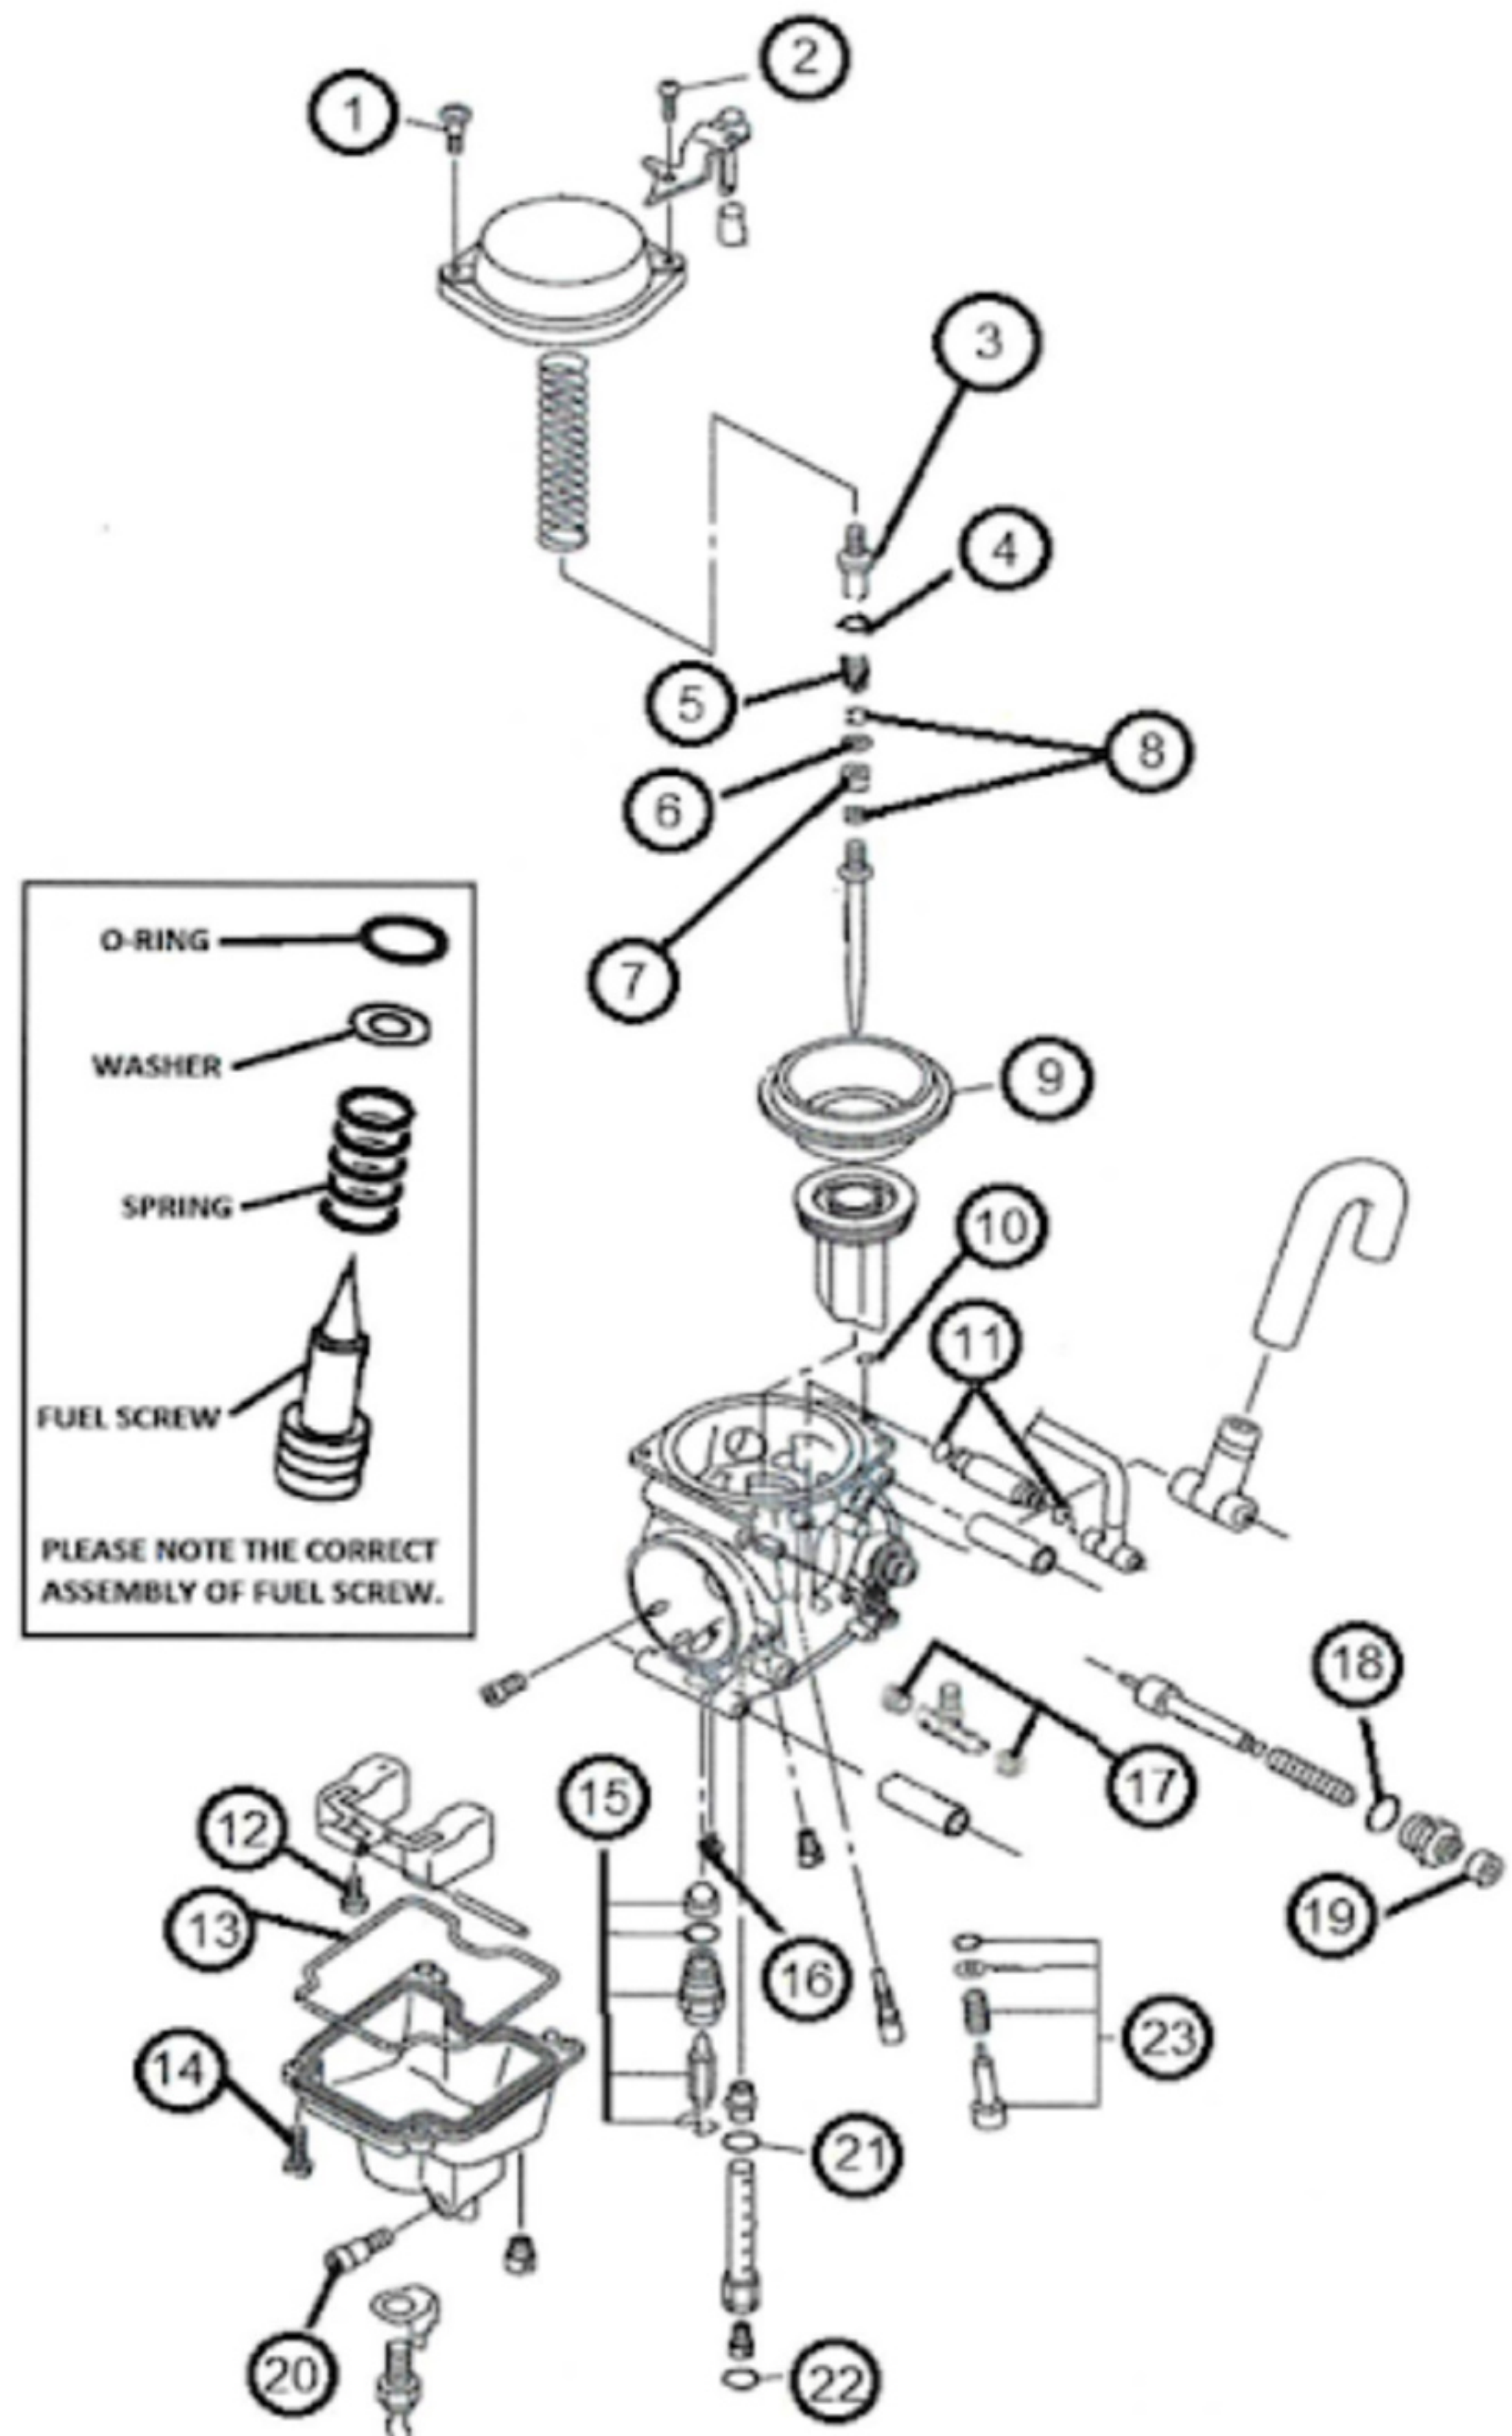

ITEM	QTY	DESCRIPTION
1	2	SCREW, TOP CAP
2	1	SCREW, TOP CAP
3	1	HOLDER
4	1	O-RING
5	1	SPRING
6	1	CLIP
7	1	RING
8	2	WASHER
9	1	DIAPHRAGM
10	1	O-RING
11	2	O-RING
12	1	SCREW
13	1	GASKET, BOWL
14	4	SCREW, BOWL
15	1	FLOAT VALVE ASSY 1.5
16	1	SCREW
17	2	SEAL, FUEL
18	1	O-RING
19	1	CAP
20	1	PLUG, DRAIN
21	1	O-RING
22	1	O-RING
23	1	FUEL SCREW ASSY

## MK-BSR37-68SM

**YAMAHA SNOWMOBILE APPLICATIONS:**  
**2003-2004 RX-1**  
**2004-2005 RX-1 MOUNTAIN LTD EDITION**  
**2003-2005 RX-1 MOUNTAIN**  
**2004-2005 RX WARRIOR**

### \*\*REPLACEMENT JET NOTE

Due to varying model requirements, this kit does not include main jets or pilot jets. If needed, refer to the following Mikuni Part numbers when acquiring these jets:

Main Jet: N102221-XXXX

Pilot Jet: N224103-XXXX