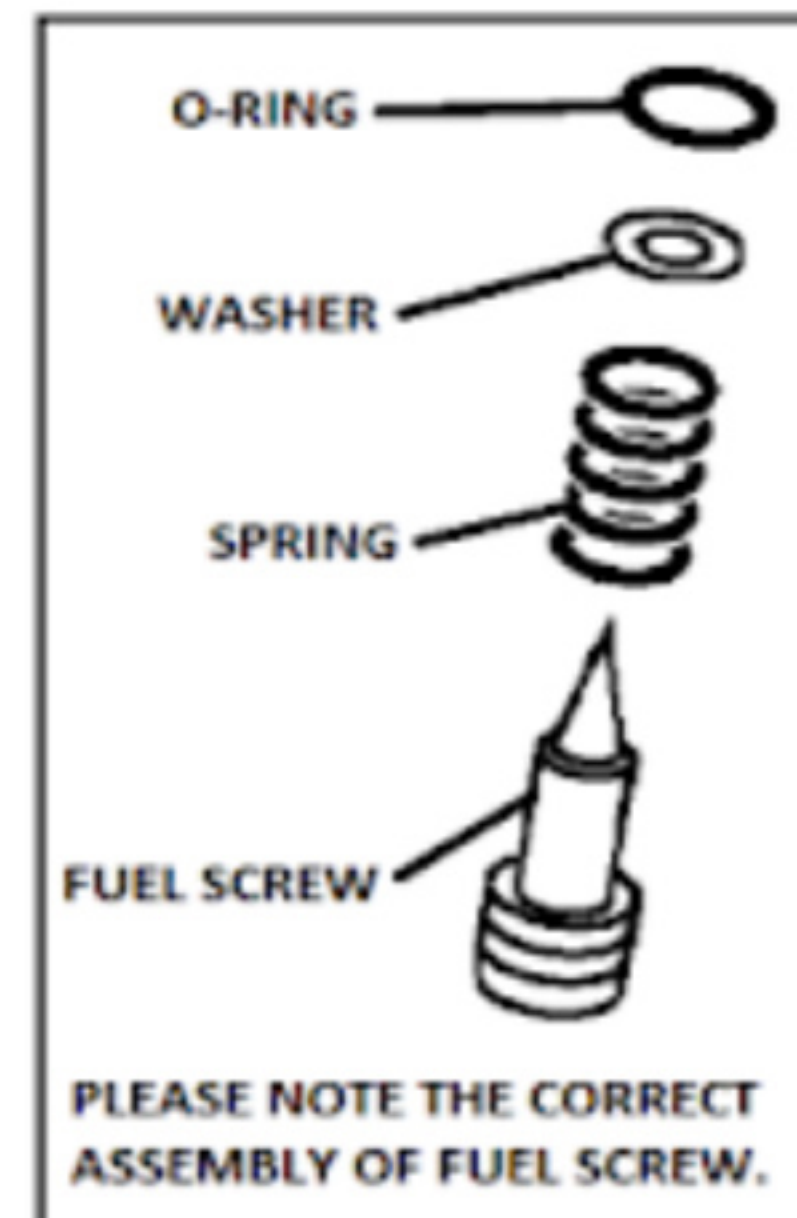

ITEM	QTY	DESCRIPTION
1	2	SCREW
2	1	DIAPHRAGM
3	1	RING
4	1	O-RING
5	1	O-RING, CABLE COVER
6	1	CABLE GUIDE
7	1	HOLDER
8	1	O-RING
9	1	COMPRESSION SPRING
10	1	WASHER
11	1	E-CLIP
12	1	RING
13	1	WASHER
14	1	DIAPHRAGM
15	1	SPRING
16	1	O-RING
17	1	WASHER
18	1	SPRING
19	1	FUEL SCREW
20	1	SCREW, FLOAT BOWL
21	1	FLOAT VALVE ASSY
22	1	O-RING
23	1	CAP
24	1	O-RING, FLOAT BOWL
25	1	SCREW, FLOAT PIN
26	4	SCREW, FLOAT BOWL
27	1	SCREW, FLOAT BOWL
28	1	SCREW, BOWL DRAIN

MK-BSR36-58

Application:
Suzuki LTZ 400 ATV
2003-2008

**REPLACEMENT JET NOTE

Due to varying model requirements, this kit does not include main or pilot jets
If needed, refer to the following Mikuni Part numbers when acquiring these jets:
Main Jet: N102221-XXXX
Pilot Jet: N224103-XXXX