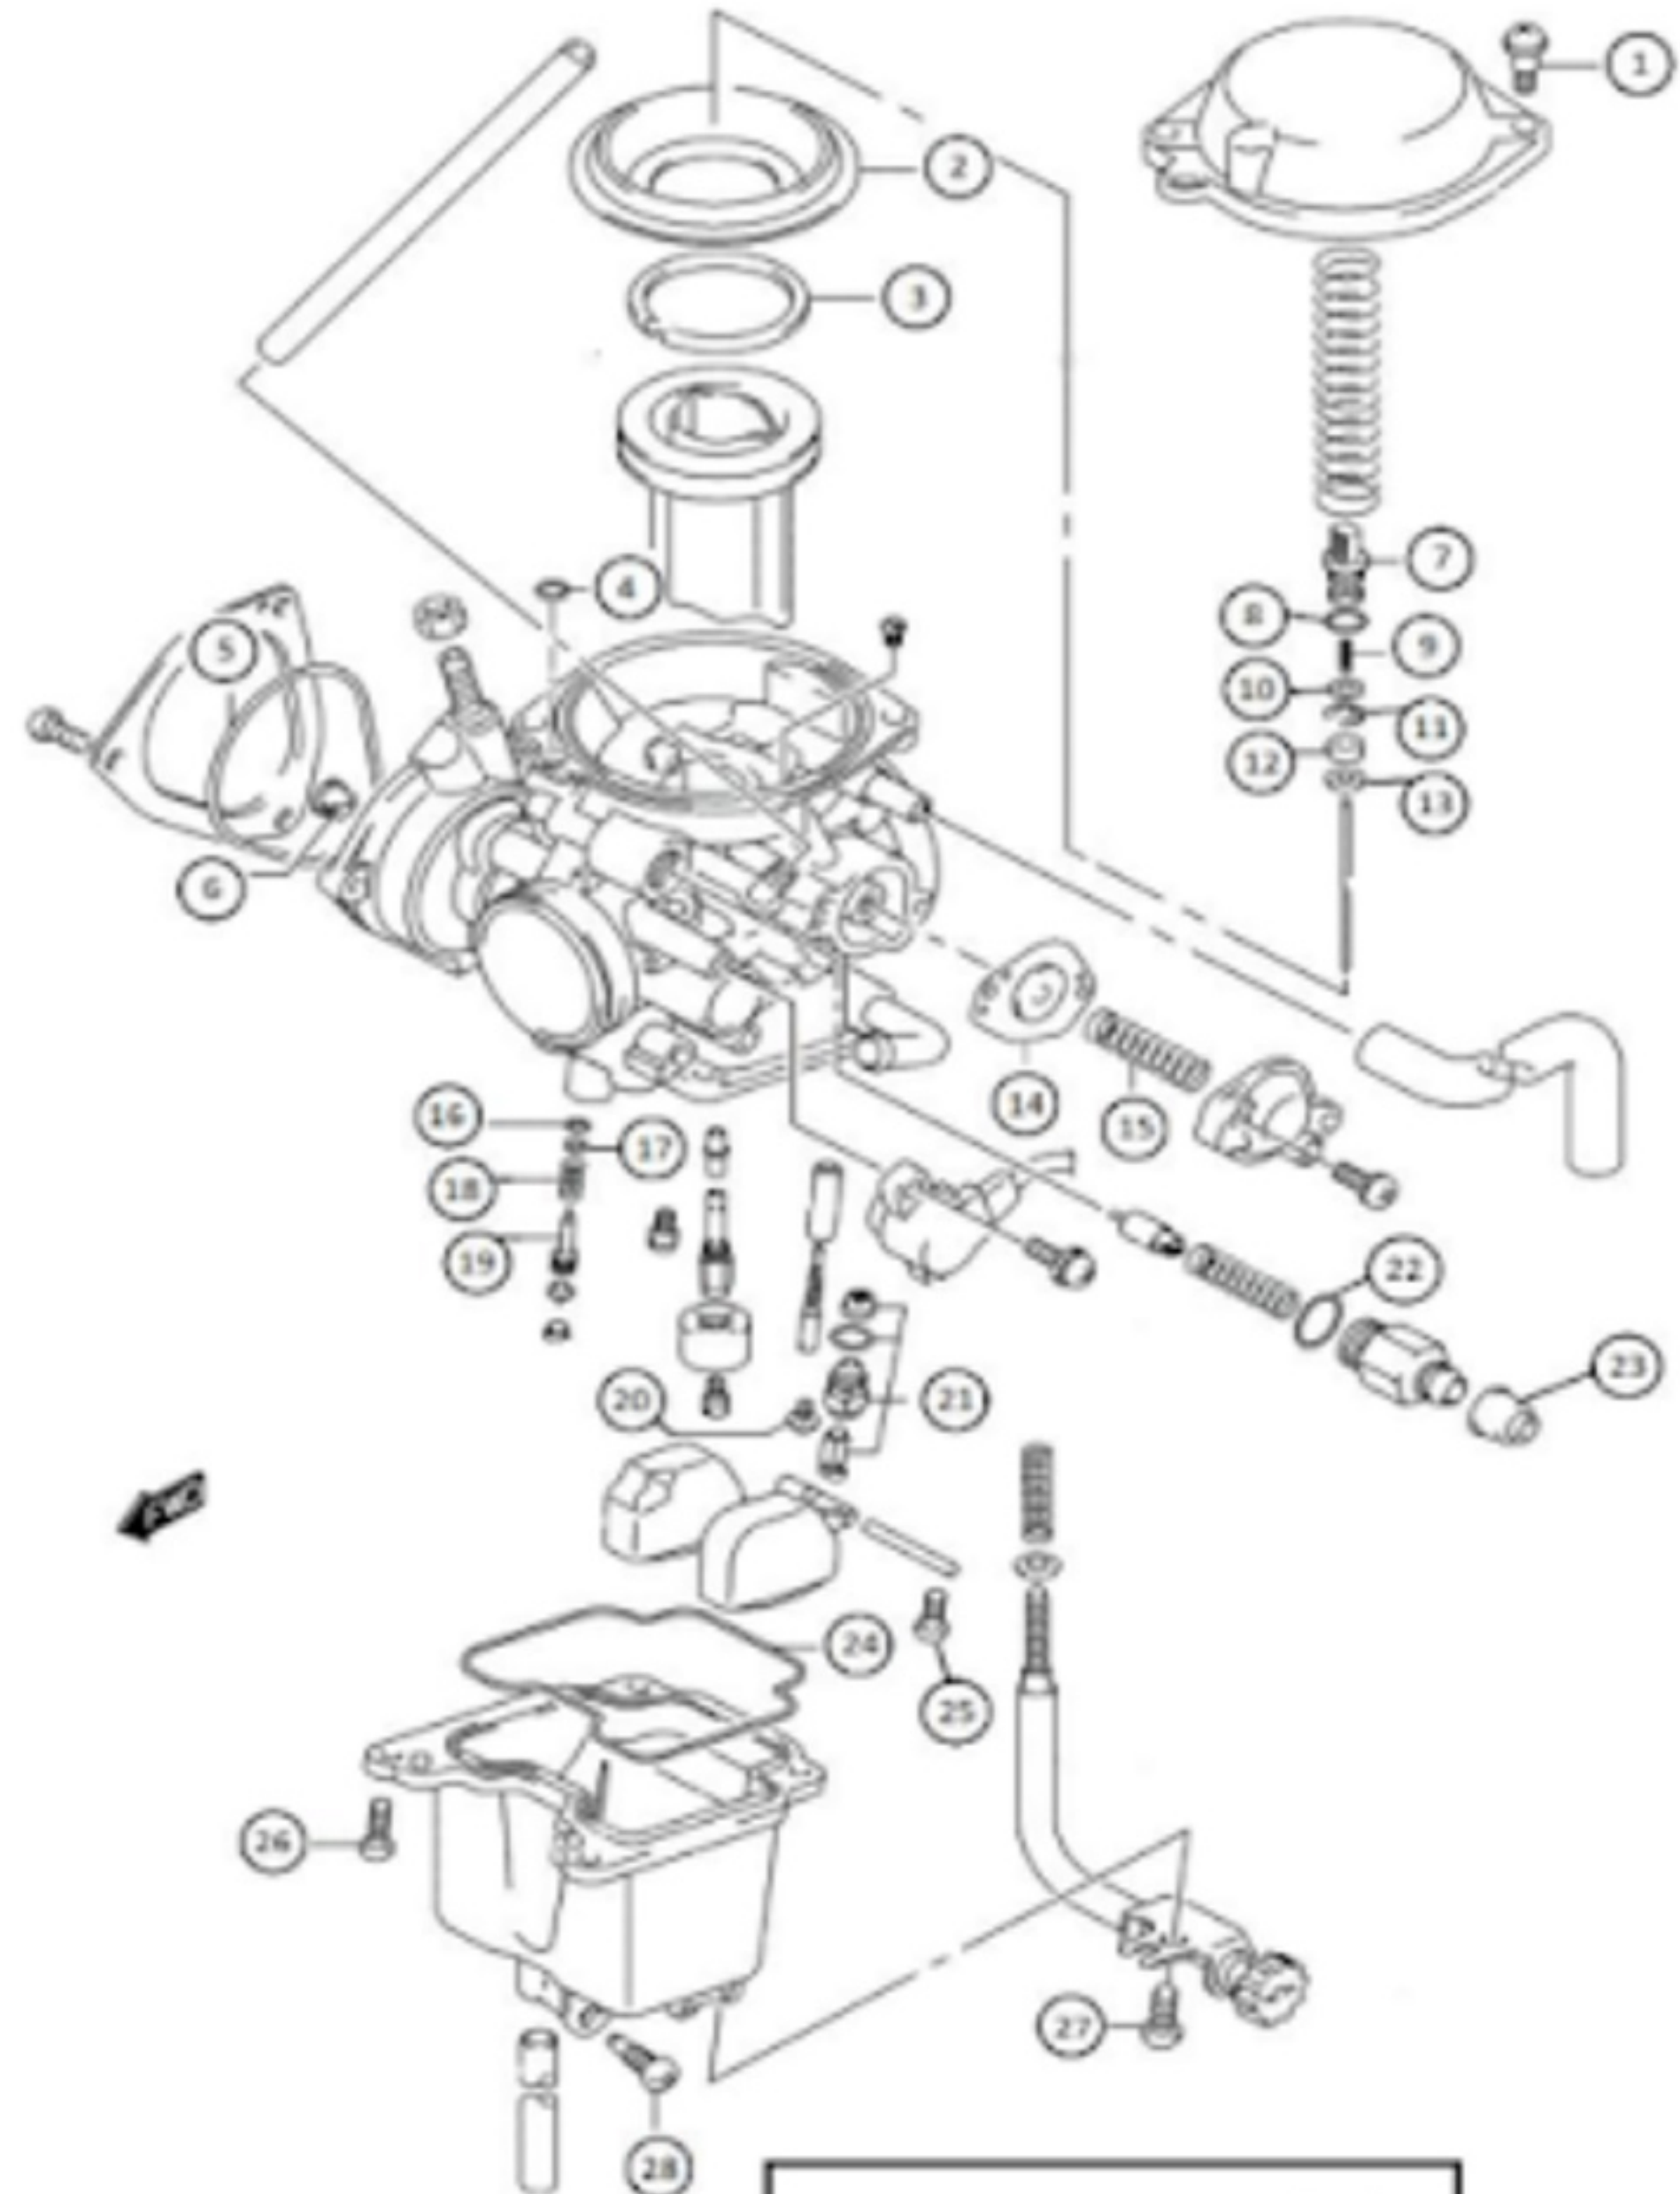

ITEM	QTY	DESCRIPTION
1	2	SCREW
2	1	DIAPHRAGM
3	1	RING
4	1	O-RING
5	1	O-RING, CABLE COVER
6	1	CABLE GUIDE
7	1	HOLDER
8	1	O-RING
9	1	COMPRESSION SPRING
10	1	WASHER
11	1	E-CLIP
12	1	RING
13	1	WASHER
14	1	DIAPHRAGM
15	1	SPRING
16	1	O-RING
17	1	WASHER
18	1	SPRING
19	1	FUEL SCREW
20	1	SCREW, FLOAT BOWL
21	1	FLOAT VALVE ASSY
22	1	O-RING
23	1	CAP
24	1	O-RING, FLOAT BOWL
25	1	SCREW, FLOAT PIN
26	4	SCREW, FLOAT BOWL
27	1	SCREW, FLOAT BOWL
28	1	SCREW, BOWL DRAIN

MK-BSR36-58

Application:
Suzuki LTZ 400 ATV
2003-2008

**REPLACEMENT JET NOTE

Due to varying model requirements, this kit does not include main or pilot jets
If needed, refer to the following Mikuni Part numbers when acquiring these jets:
Main Jet: N102221-XXXX
Pilot Jet: N224103-XXXX