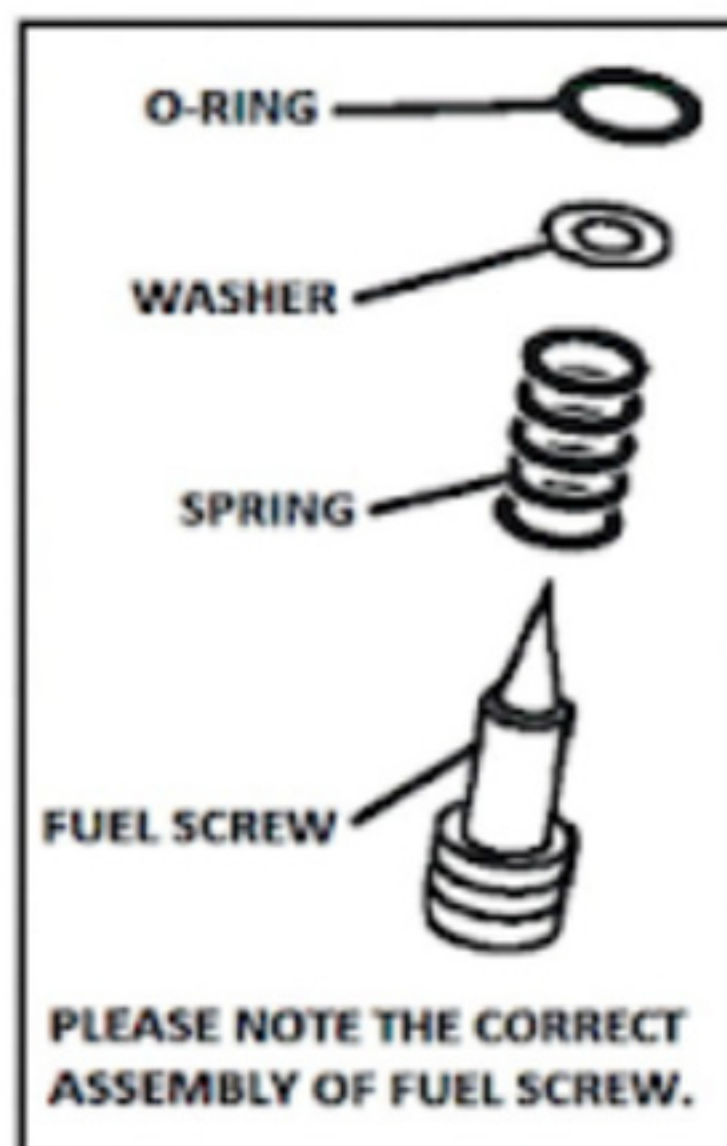

ITEM	Qty	DESCRIPTION
1	2	SCREW
2	1	DIAPHRAGM
3	1	RING
4	1	O-RING
5	1	HOLDER
6	1	O-RING
7	1	COMPRESSION SPRING
8	1	WASHER
9	1	E-CLIP
10	1	RING
11	1	WASHER
12	1	DIAPHRAGM
13	1	SPRING
14	1	O-RING
15	1	WASHER
16	1	SPRING
17	1	FUEL SCREW
18	1	O-RING
19	1	SCREW
20	1	FLOAT VALVE ASSY
21	1	O-RING
22	2	E-RINGS
23	1	SCREW
24	1	O-RING
25	1	SCREW
26	3	SCREW
27	1	SCREW

MK-BSR36-34

Suzuki Application:
2000-2017 DRZ400 E/S/SM

**REPLACEMENT JET NOTE

Due to varying model requirements, this kit does not include main or pilot jets
If needed, refer to the following Mikuni Part numbers when acquiring these jets:
Main Jet: N10221-XXXX
Pilot Jet: N224103-XXXX