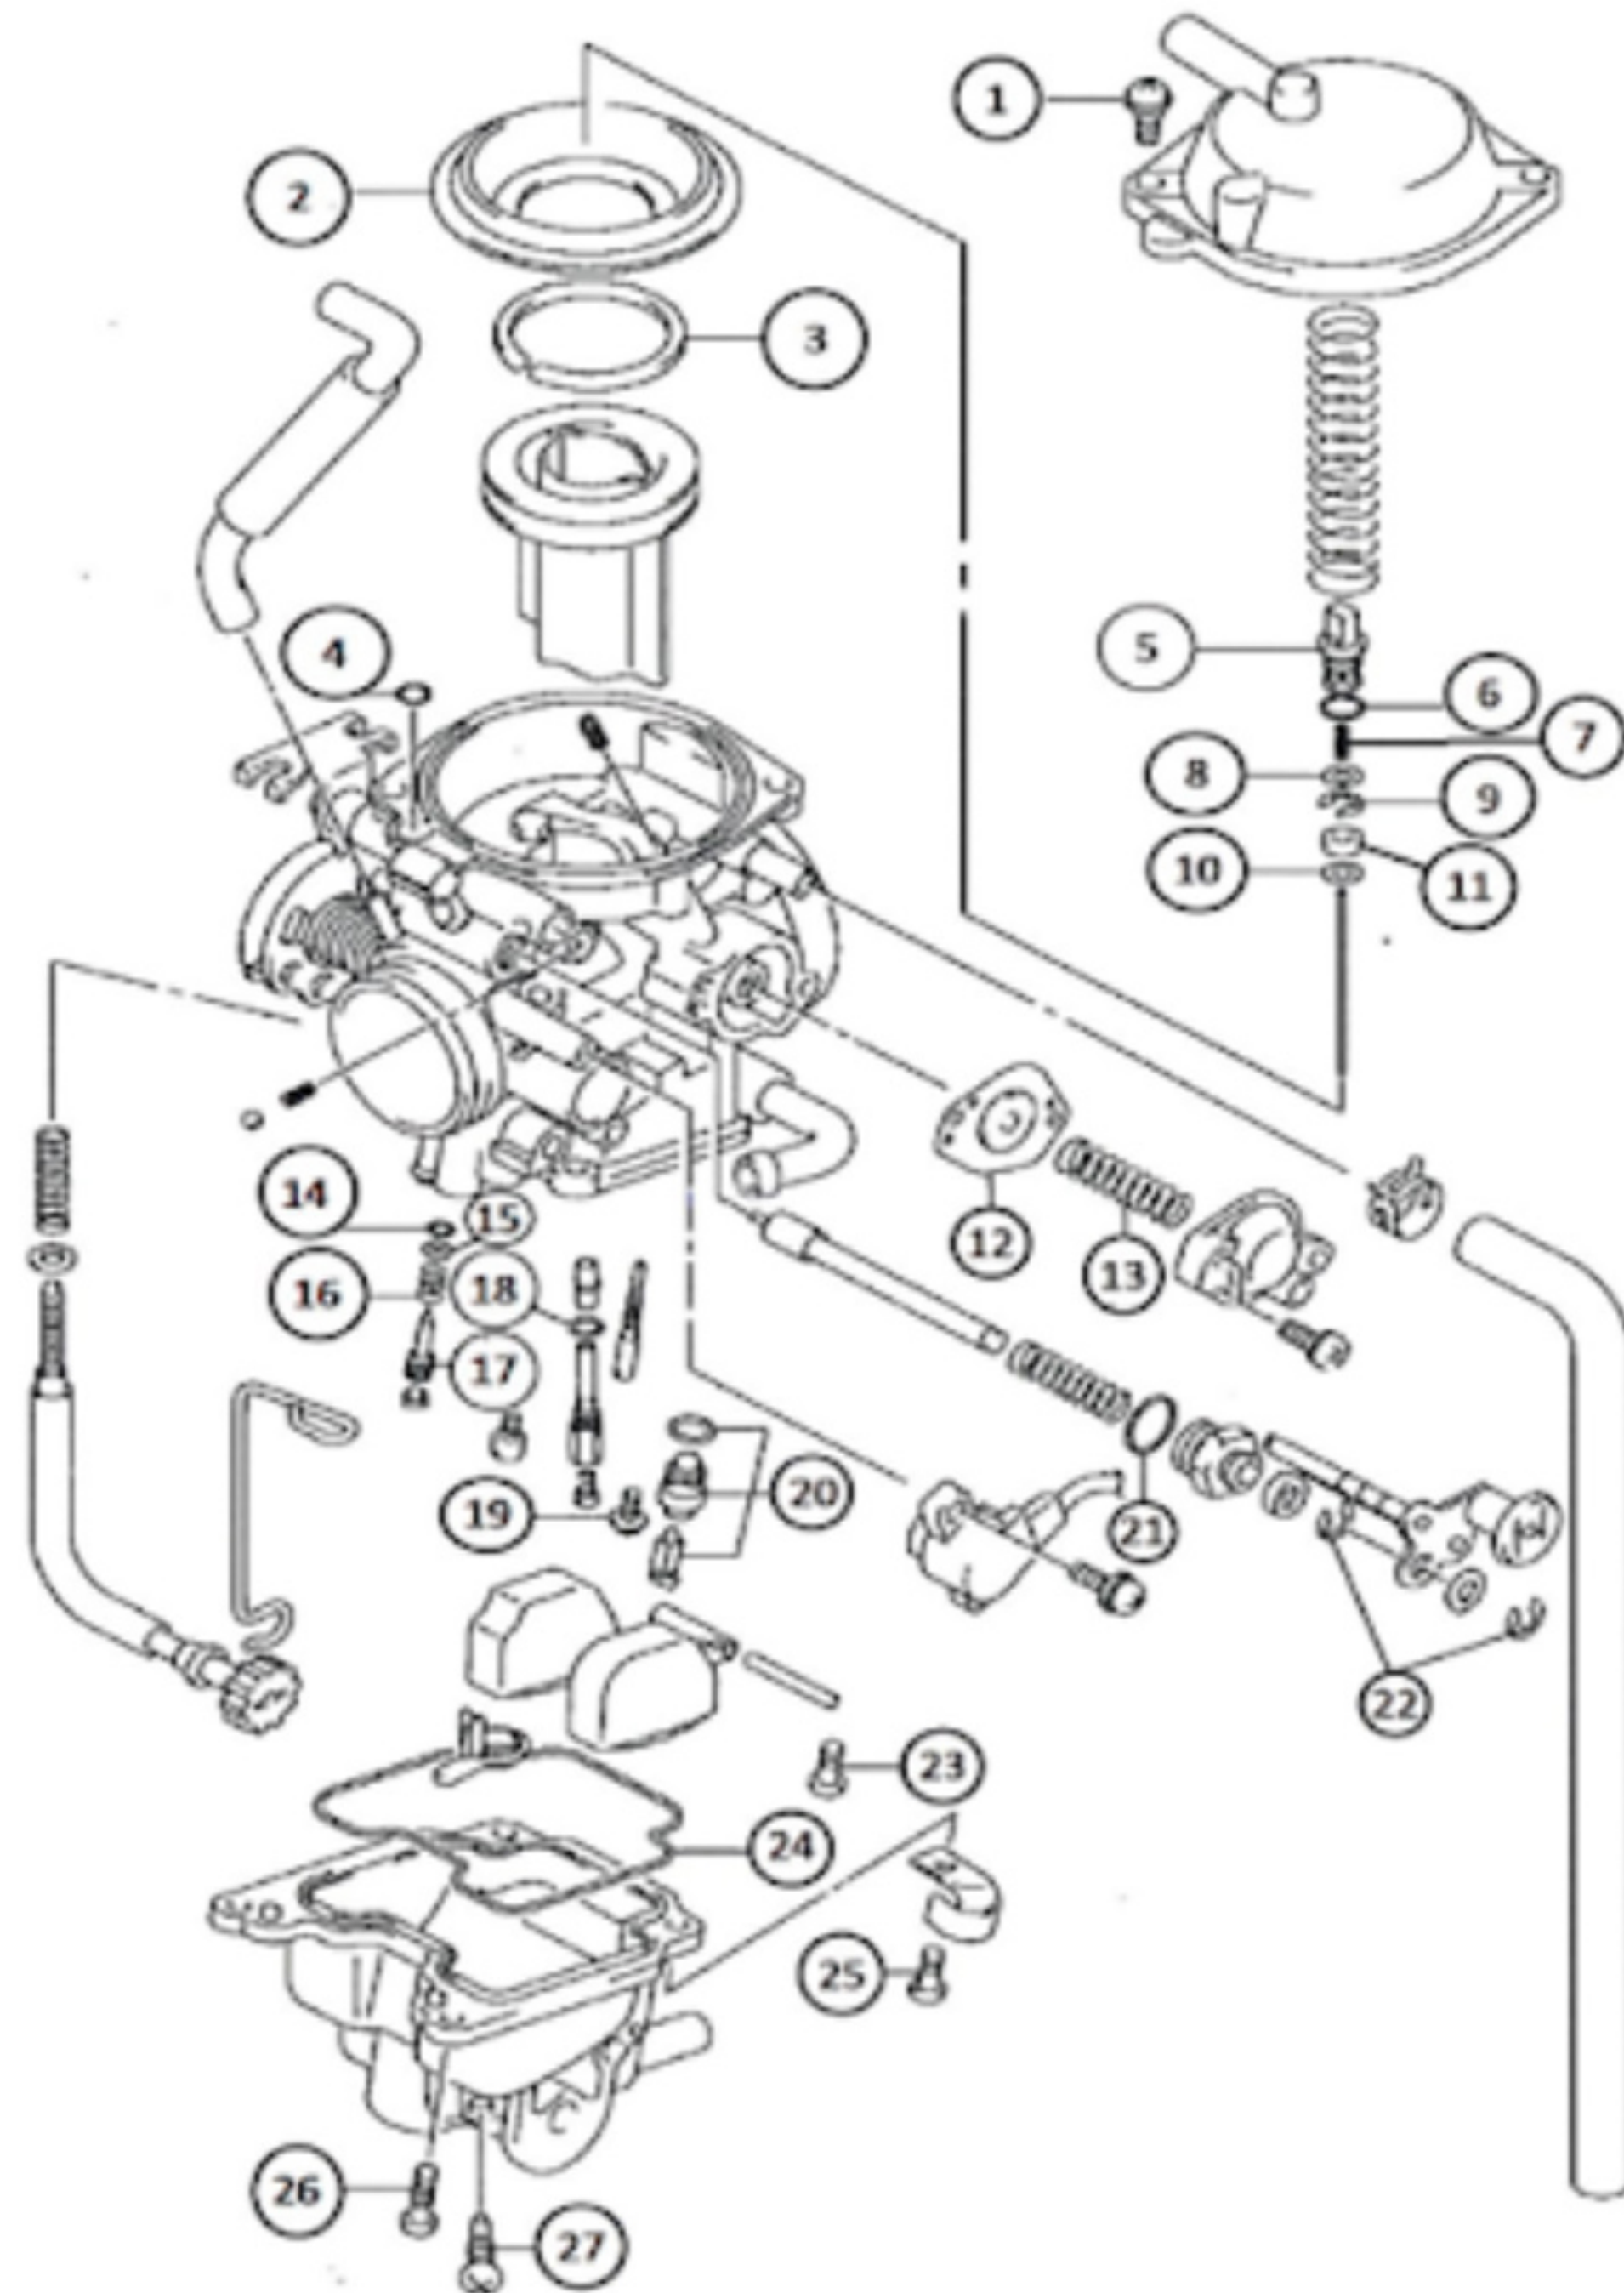

ITEM	Qty	DESCRIPTION
1	2	SCREW
2	1	DIAPHRAGM
3	1	RING
4	1	O-RING
5	1	HOLDER
6	1	O-RING
7	1	COMPRESSION SPRING
8	1	WASHER
9	1	E-CLIP
10	1	RING
11	1	WASHER
12	1	DIAPHRAGM
13	1	SPRING
14	1	O-RING
15	1	WASHER
16	1	SPRING
17	1	FUEL SCREW
18	1	O-RING
19	1	SCREW
20	1	FLOAT VALVE ASSY
21	1	O-RING
22	2	E-RINGS
23	1	SCREW
24	1	O-RING
25	1	SCREW
26	3	SCREW
27	1	SCREW

MK-BSR36-34

Suzuki Application:
2000-2017 DRZ400 E/S/SM

**REPLACEMENT JET NOTE

Due to varying model requirements, this kit does not include main or pilot jets
If needed, refer to the following Mikuni Part numbers when acquiring these jets:
Main Jet: N10221-XXXX
Pilot Jet: N224103-XXXX