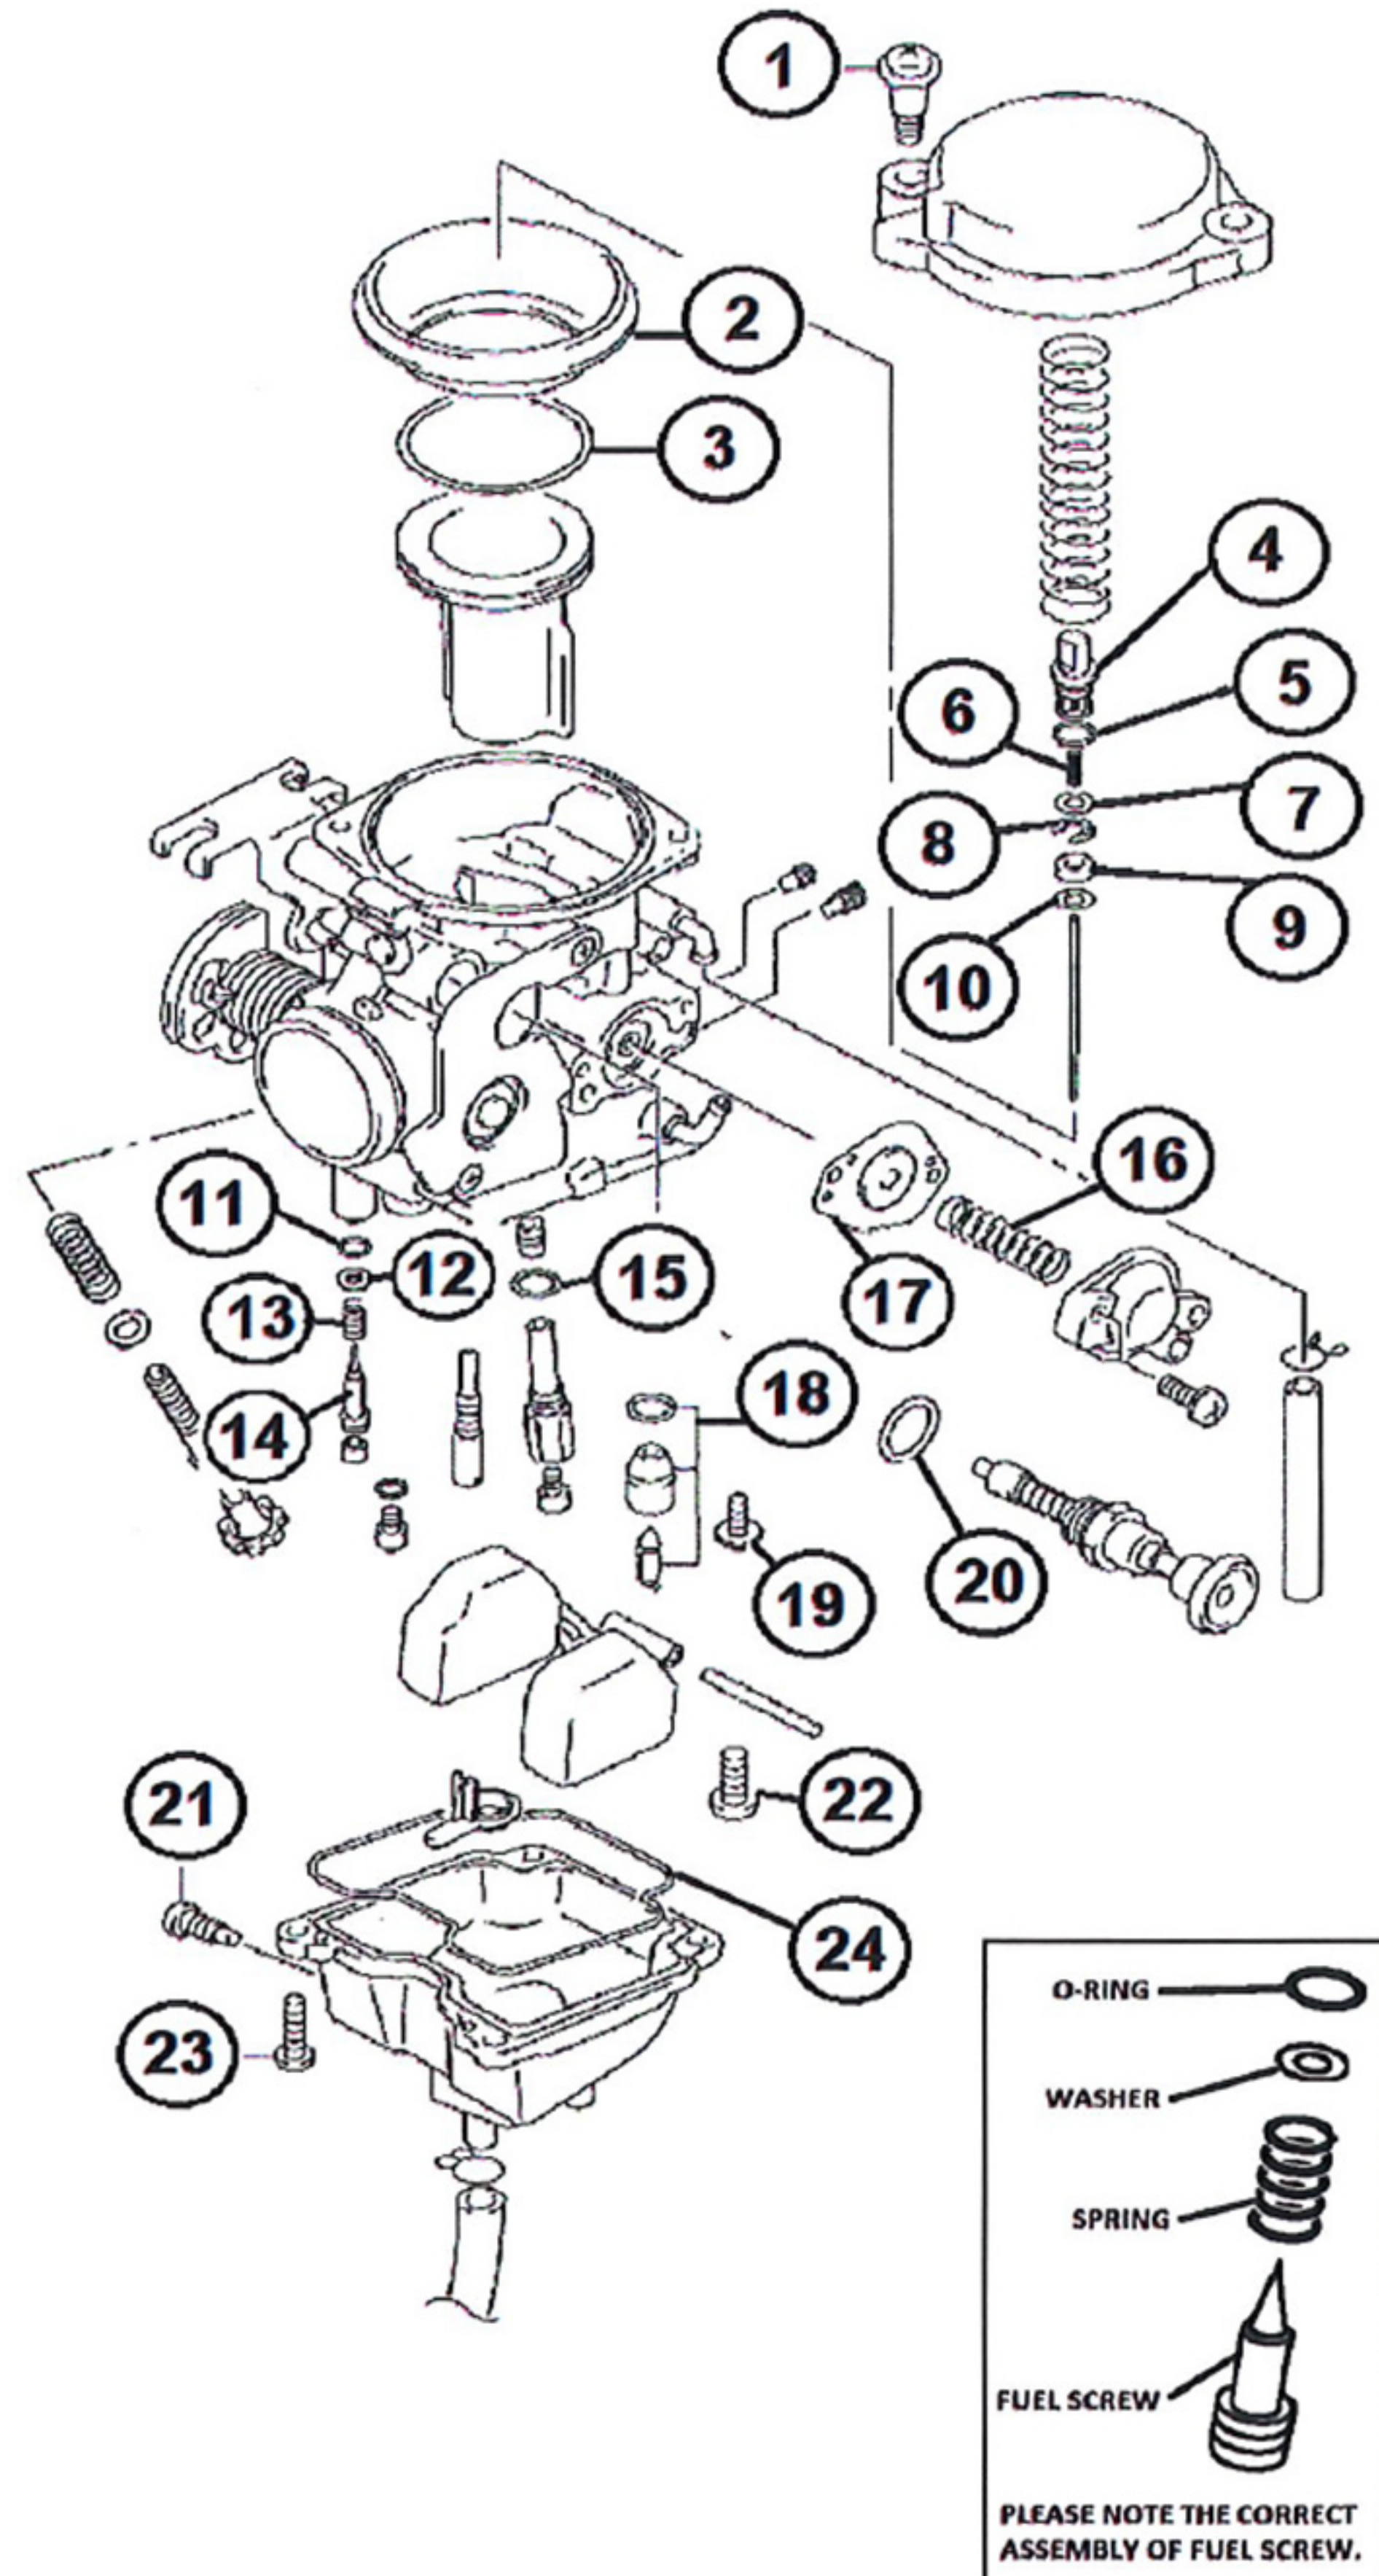

ITEM	QTY	DESCRIPTION
1	2	SCREW
2	1	DIAPHRAGM
3	1	RING
4	1	HOLDER
5	1	O-RING
6	1	SPRING
7	1	WASHER
8	1	E-CLIP
9	1	RING
10	1	WASHER
11	1	O-RING
12	1	WASHER
13	1	SPRING
14	1	FUEL SCREW
15	1	O-RING
16	1	SPRING
17	1	DIAPHRAGM
18	1	FLOAT VALVE ASSY 2.0
19	1	SCREW
20	1	O-RING
21	1	SCREW, DRAIN
22	1	SCREW, FLOAT PIN
23	4	SCREW, BOWL
24	1	GASKET, BOWL

MK-BSR32-69

2001-2007 Suzuki DRZ 250

**REPLACEMENT JET NOTE

Due to varying model requirements, this kit does not include main jets or pilot jets

If needed, refer to the following

Mikuni Part numbers when acquiring

these jets:

Main Jet: N102221-XXXX

Pilot Jet: N1224103-XXXX