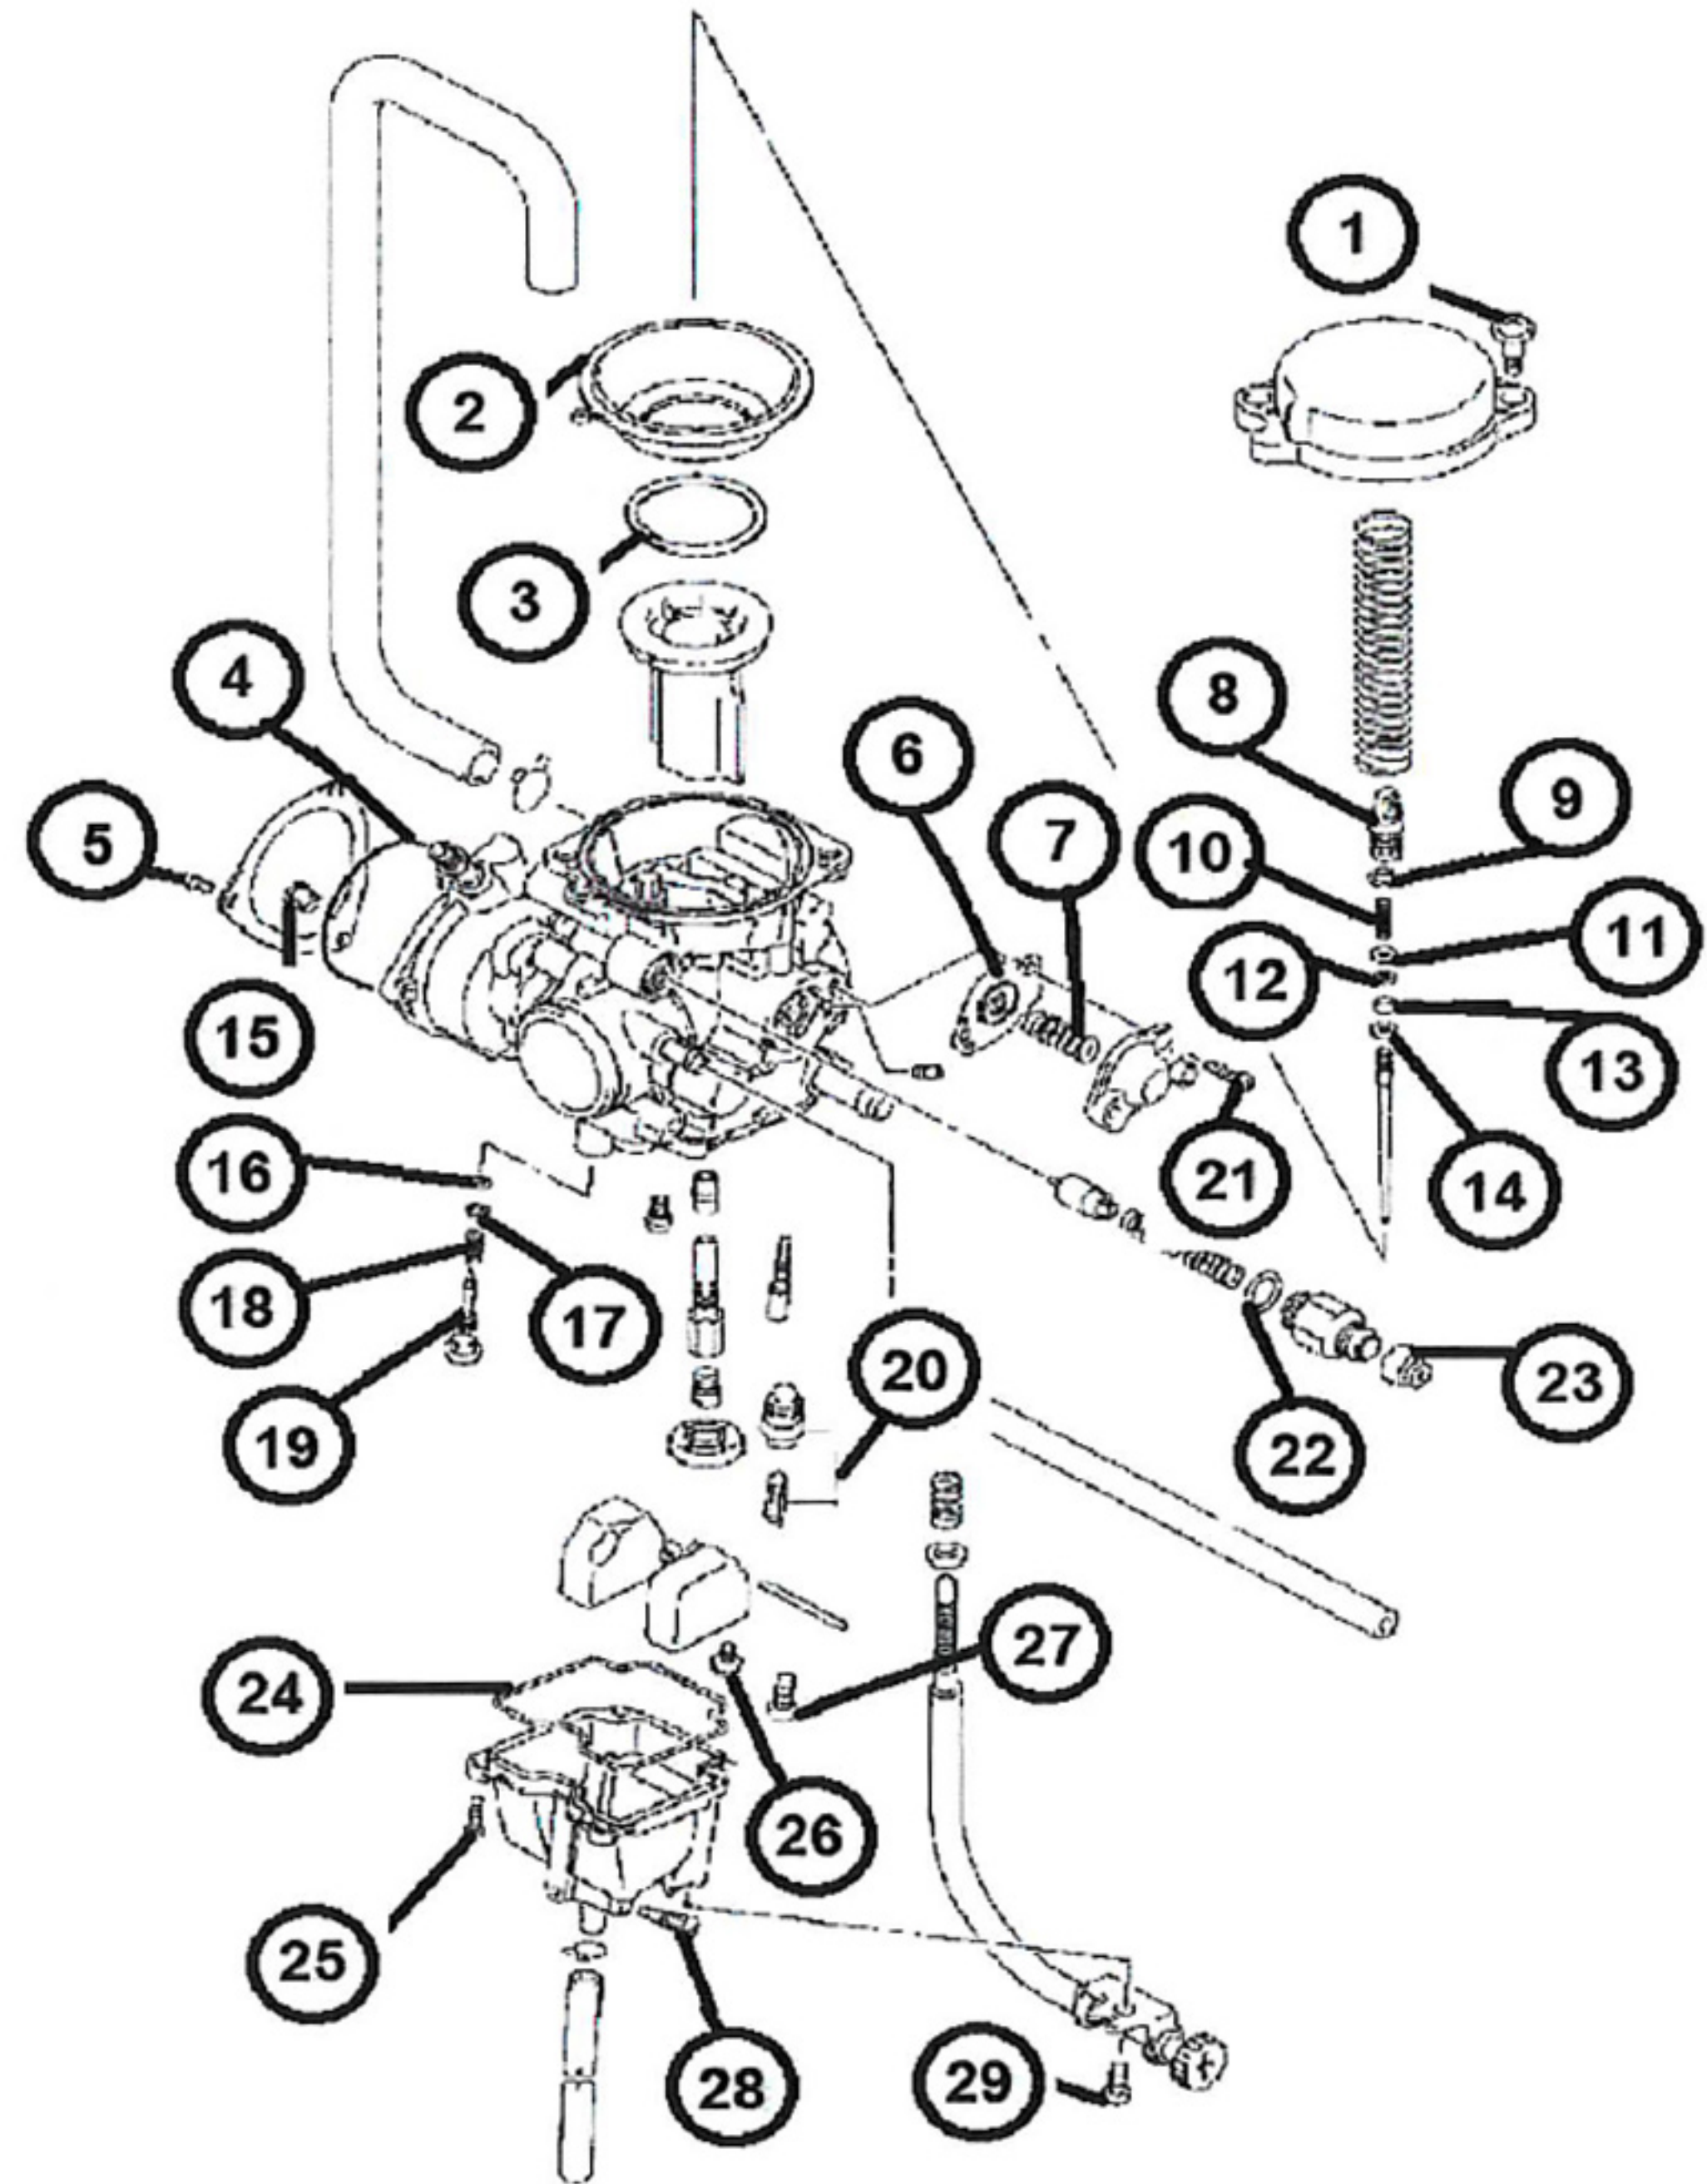

ITEM	QTY	DESCRIPTION
1	2	SCREW, TOP
2	1	DIAPHRAGM
3	1	RING
4	1	O-RING
5	3	SCREW, COVER
6	1	DIAPHRAGM
7	1	SPRING
8	1	HOLDER
9	1	O-RING
10	1	SPRING
11	1	WASHER (THIN)
12	1	E-CLIP
13	1	RING
14	1	WASHER
15	1	CABLE GUIDE
16	1	O-RING
17	1	WASHER
18	1	SPRING
19	1	FUEL SCREW
20	1	FLOAT VALVE ASSY 1.8
21	2	SCREW, COVER
22	1	O-RING
23	1	CAP
24	1	O-RING, BOWL
25	4	SCREW, BOWL
26	1	SCREW
27	1	SCREW
28	1	SCREW, BOWL
29	1	SCREW

MK-BSR29-7
SUZUKI Application
2004-2009 LT-Z 250 QuadSport ATV

NOTE:

This kit does not include main jets or pilot jets. If needed, refer to the following Mikuni Part numbers when acquiring these jets:

Main Jet: N100604-XXXX

Pilot Jet: N224103-XXXX