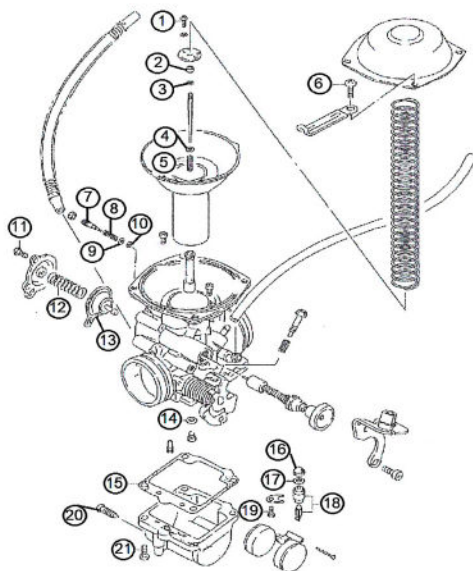

ITEM	QTY	DESCRIPTION
1	2	SCREW
2	1	RING
3	1	E CLIP
4	1	WASHER
5	1	SPRING
6	4	SCREW
7	1	SCREW, FUEL
8	1	SPRING
9	1	WASHER
10	1	O-RING
11	3	SCREW
12	1	SPRING
13	1	DIAPHRAGM
14	1	WASHER
15	1	GASKET, BOWL
16	1	FILTER
17	1	O-RING
18	1	FLOAT VALVE ASSY 2.8
19	1	SCREW
20	1	SCREW, DRAIN
21	4	SCREW BOWL

### \*\*REPLACEMENT JET NOTE

Due to varying model requirements, this kit does not include main jets or pilot jets

If needed, refer to the following

Mikuni Part numbers when acquiring

these jets:

Main Jet: N100604-XXXX

Pilot Jet: N151067-XXXX