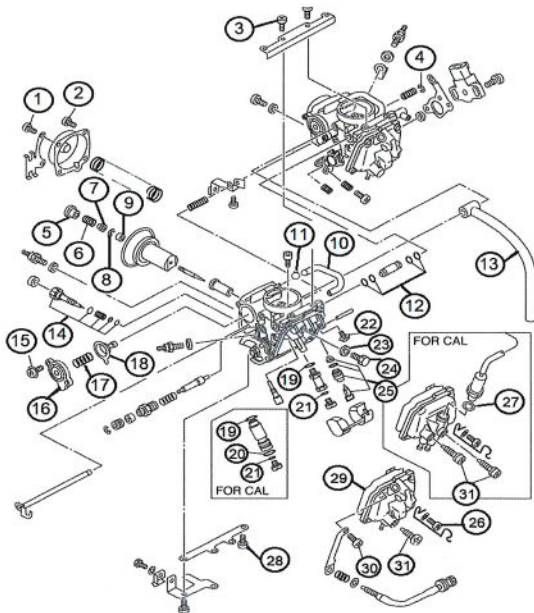

ITEM	QTY	DESCRIPTION
1	2	SCREW, TOP CAP
2	6	SCREW, TOP CAP
3	4	SCREW, RACK
4	1	E-CLIP
5	2	CAP SCREW
6	2	SPRING
7	2	COLLAR
8	2	E- CLIP
9	2	RING
10	2	HOSE
11	4	CLIPS
12	4	O-RING
13	1	HOSE
14	2	PILOT SCREW SET
15	4	SCREW, COVER
16	2	COVER, AIR CUT-OFF
17	2	SPRING
18	2	DIAPHRAGM, AIR CUT OFF
19	2	GASKET
20	2	O-RING
21	2	O-RING
22	2	SCREW, FLOAT PIN
23	2	WASHER, MAIN JET
24	2	SCREW
25	2	FLOAT VALVE ASSY 1.0
26	1	SCREW
27	2	WASHER
28	4	SCREW, RACK
29	2	O-RING, BOWL
30	7	SCREW, BOWL
31	4	SCREW, DRAIN

MK-BDS28-54

Yamaha Applications:
1998-2016 V-Star 650

NOTE:

This kit does not include main jets or pilot jets. If needed, refer to the following Mikuni Part numbers when acquiring these jets:

Main Jet: N102221-XXXX

Pilot Jet: N224103-XXXX