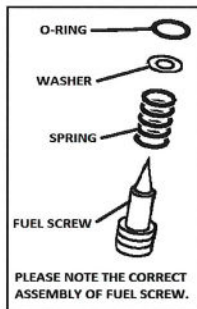

ITEM	QTY	DESCRIPTION
1	2	SCREW, TOP CAP
2	6	SCREW, TOP CAP
3	4	SCREW, RACK
4	1	E-CLIP
5	2	CAP SCREW
6	2	SPRING
7	2	COLLAR
8	2	E- CLIP
9	2	RING
10	2	HOSE
11	4	CLIPS
12	4	O-RING
13	1	HOSE
14	2	PILOT SCREW SET
15	4	SCREW, COVER
16	2	COVER, AIR CUT-OFF
17	2	SPRING
18	2	DIAPHRAGM, AIR CUT OFF
19	2	GASKET
20	2	O-RING
21	2	O-RING
22	2	SCREW, FLOAT PIN
23	2	WASHER, MAIN JET
24	2	SCREW
25	2	FLOAT VALVE ASSY 1.0
26	1	SCREW
27	2	WASHER
28	4	SCREW, RACK
29	2	O-RING, BOWL
30	7	SCREW, BOWL
31	4	SCREW, DRAIN

MK-BDS28-54

Yamaha Applications:
1998-2016 V-Star 650

NOTE:

This kit does not include main jets or pilot jets. If needed, refer to the following Mikuni Part numbers when acquiring these jets:

Main Jet: N102221-XXXX

Pilot Jet: N224103-XXXX