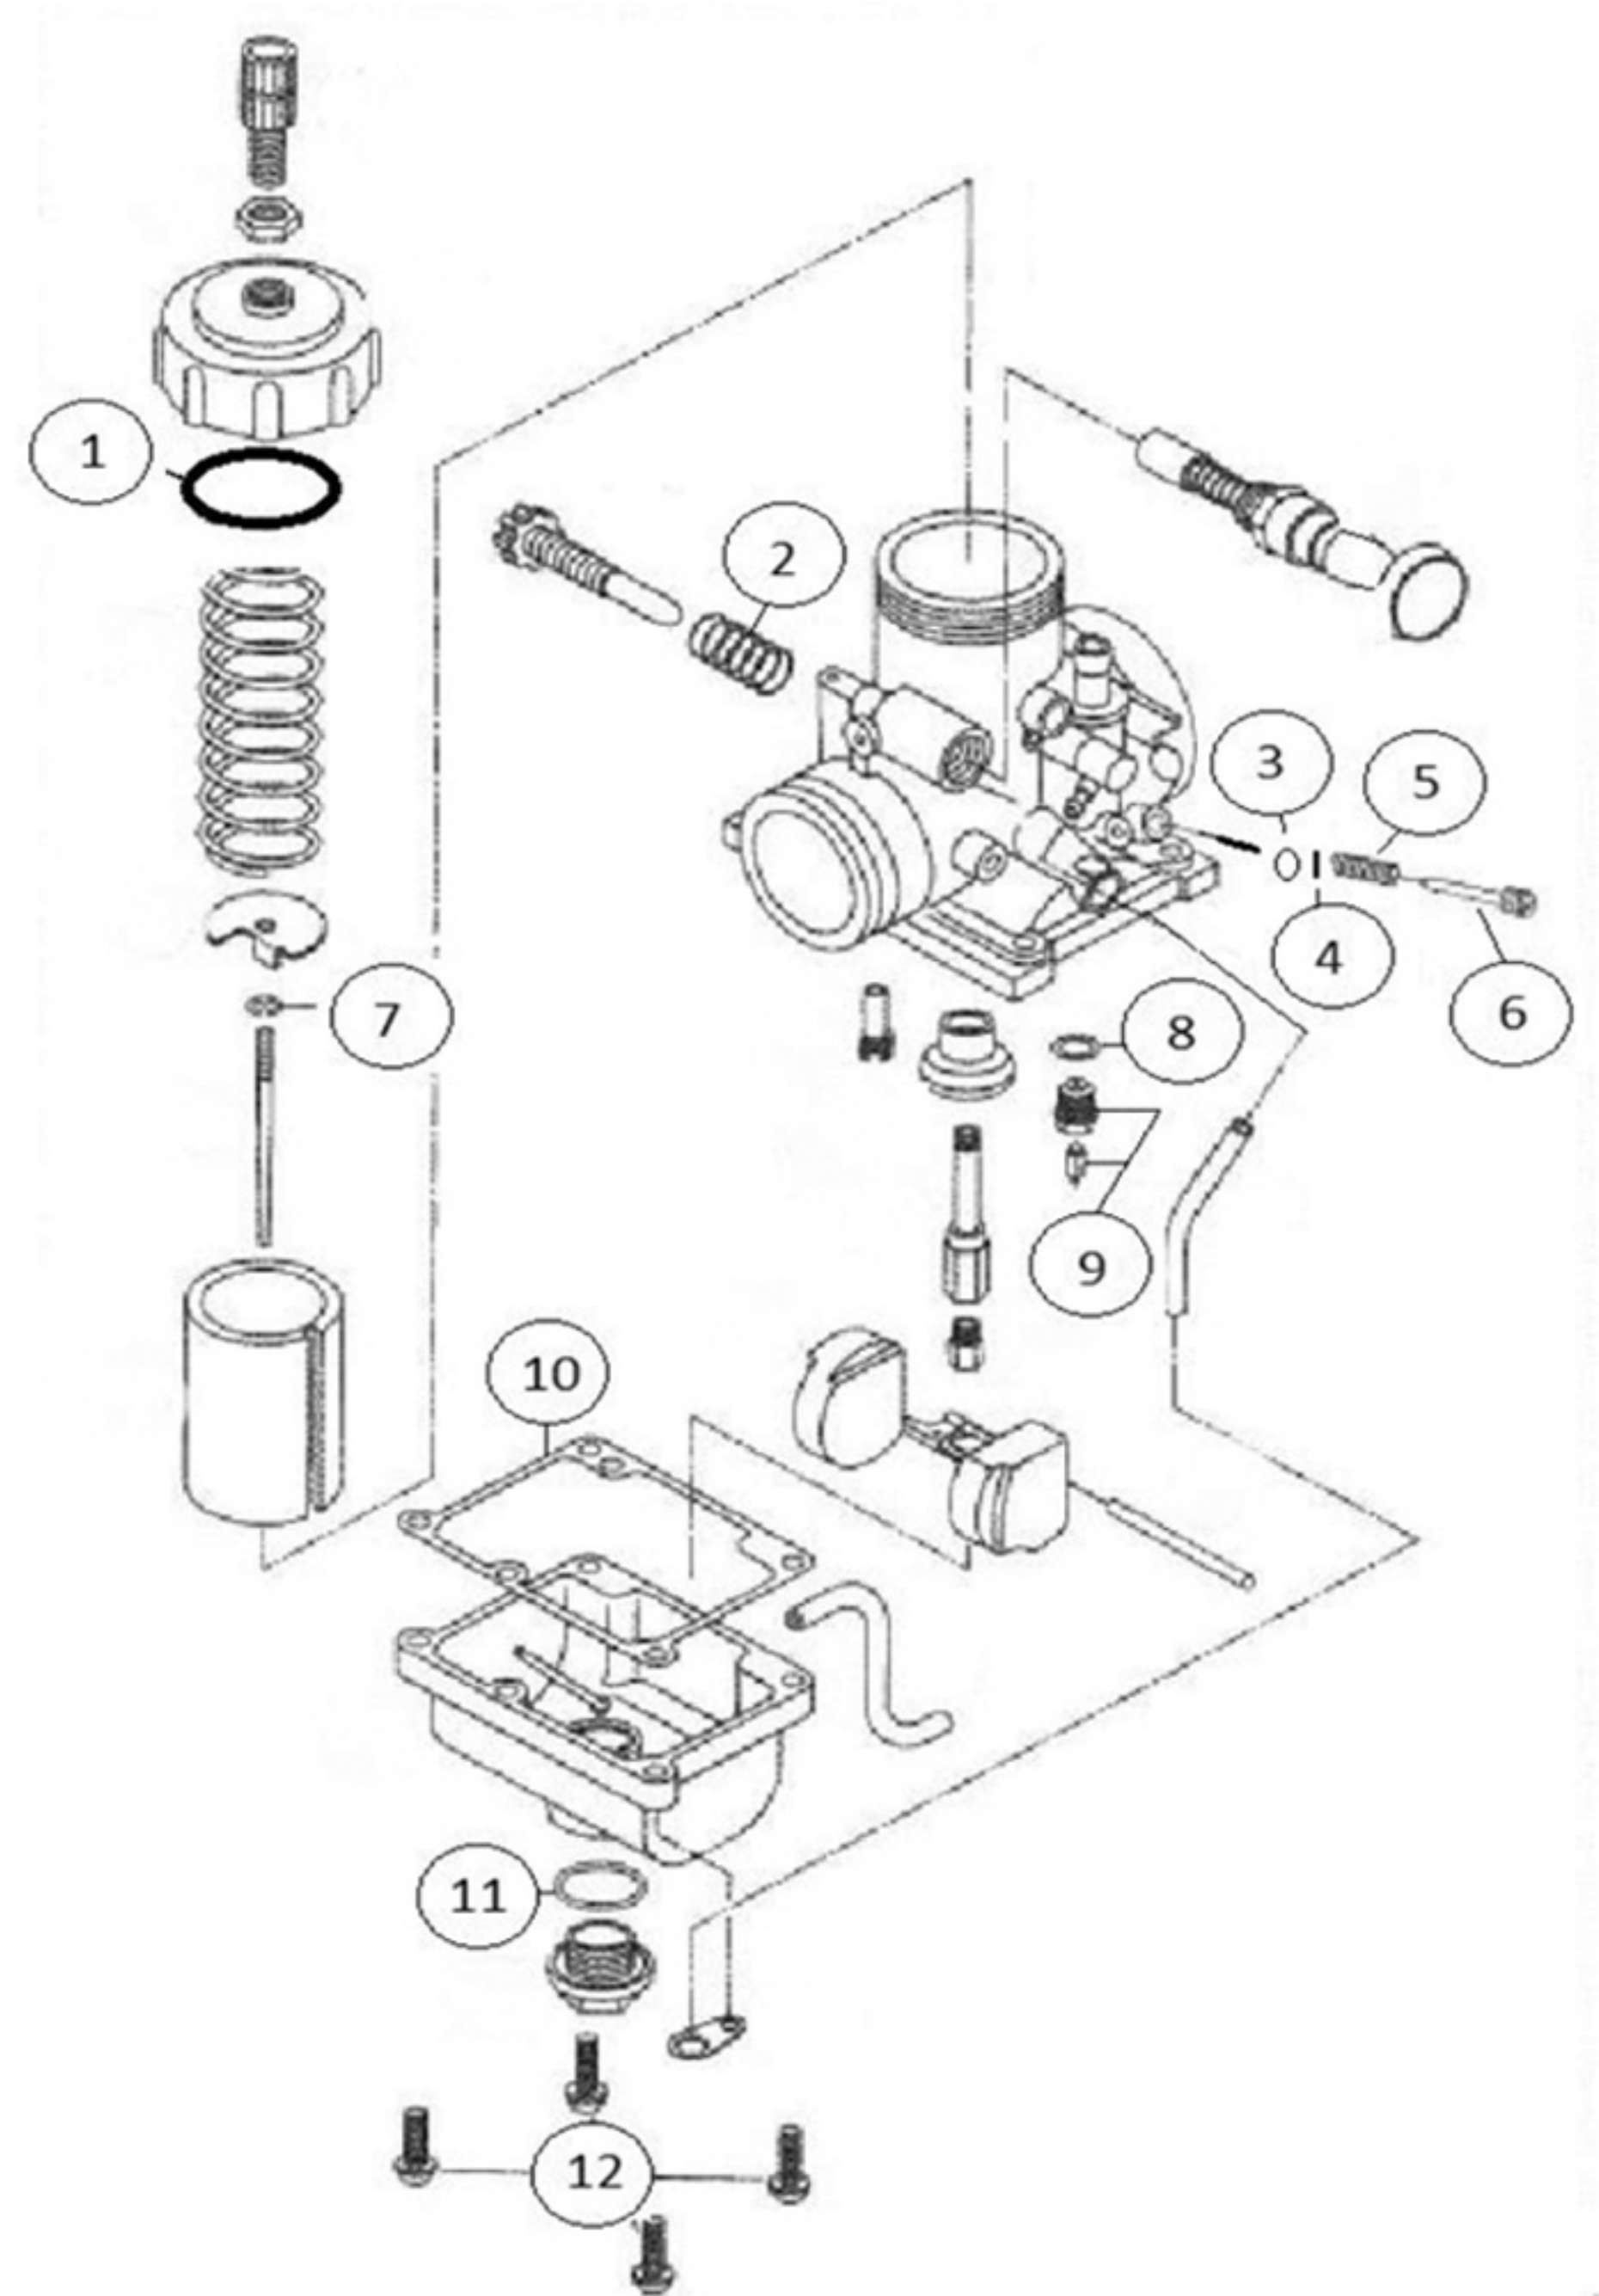

ITEM	QTY	DESCRIPTION
1	1	PACKING, MIXING CHMBER TOP
2	1	SPRING, IDLE SCREW
3	1	O-RING, PILOT AIR SCREW
4	1	WASHER, AIR SCREW
5	1	SPRNG, AIR SCREW
6	1	SCREW, AIR
7	1	E-RING
8	1	WASHER, NEEDLE VALVE
9	1	NEEDLE VALVE
10	1	BOWL GASKET
11	1	O-RING (DRAIN BOLT)
12	4	SCREW W/SPRING WASHER

**MK-512**

Mikuni Application:  
VM24-512

**\*\*REPLACEMENT JET NOTE**

Due to varying model requirements, this kit does not include main or pilot jets.

If needed, refer to the following Mikuni Part numbers when acquiring these jets:

Main Jet : 4/042-**XXXX**

Pilot Jet: VM22/210-**XXXX**