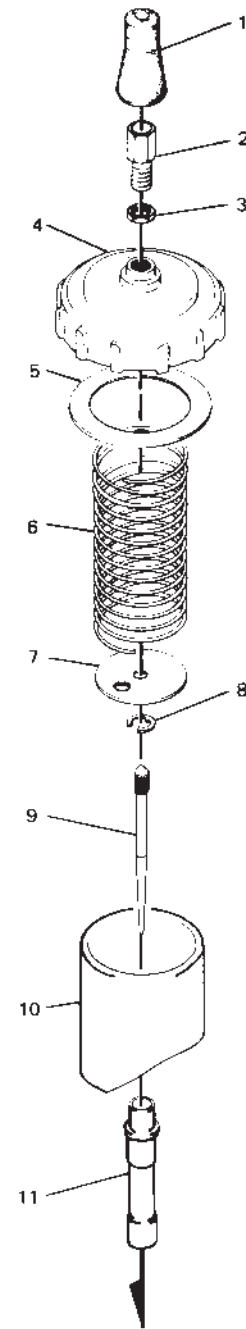

Exploded view of Lever Type Starter System. 2 Other Starter Types, Cable and Knob are also available.

Mikuni VM Spigot Mount Carburetor Exploded View

MK-404 Carb Tool Kit
MK-403/1 Main Jet Hex Tool (included in Kit)

VM26 Rebuild Kit Part No. MK-606

Kit Parts	Description
VM26/26	Needle Valve Seat 2.5
VM26/25	Washer, Needle Valve
VM20/492	Bowl gasket
BN042.64	Drain Plug Gasket
VM14/73	Air Screw
VM14.75	O-Ring, Air Screw
VM15/11	Spring, Air Screw
603-16002	Idle Screw
BV32/04	O-Ring, Idle Screw
VM26/197	Spring, Idle Screw
VM20/369	E-Clip, Jet Needle
VM26/57	Gasket, Top Cover
VM26/46	Rubber Cap, Cable Guide
CW2=0416	Float Bowl Screws (4)