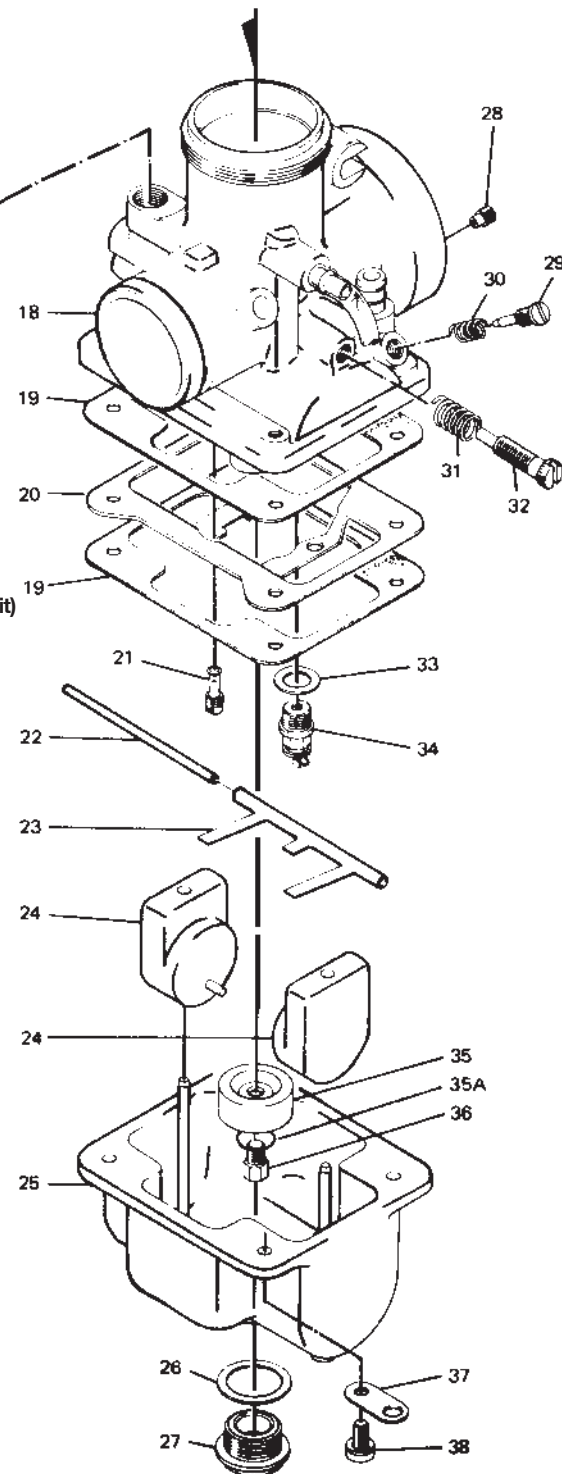

VM26 Rebuild Kit Part No. MK-606

Kit Parts	Description
VM26/26	Needle Valve Seat 2.5
VM26/25	Washer, Needle Valve
VM20/492	Bowl gasket
BN042.64	Drain Plug Gasket
VM14/73	Air Screw
VM14.75	O-Ring, Air Screw
VM15/11	Spring, Air Screw
603-16002	Idle Screw
BV32/04	O-Ring, Idle Screw
VM26/197	Spring, Idle Screw
VM20/369	E-Clip, Jet Needle
VM26/57	Gasket, Top Cover
VM26/46	Rubber Cap, Cable Guide
CW2=0416	Float Bowl Screws (4)