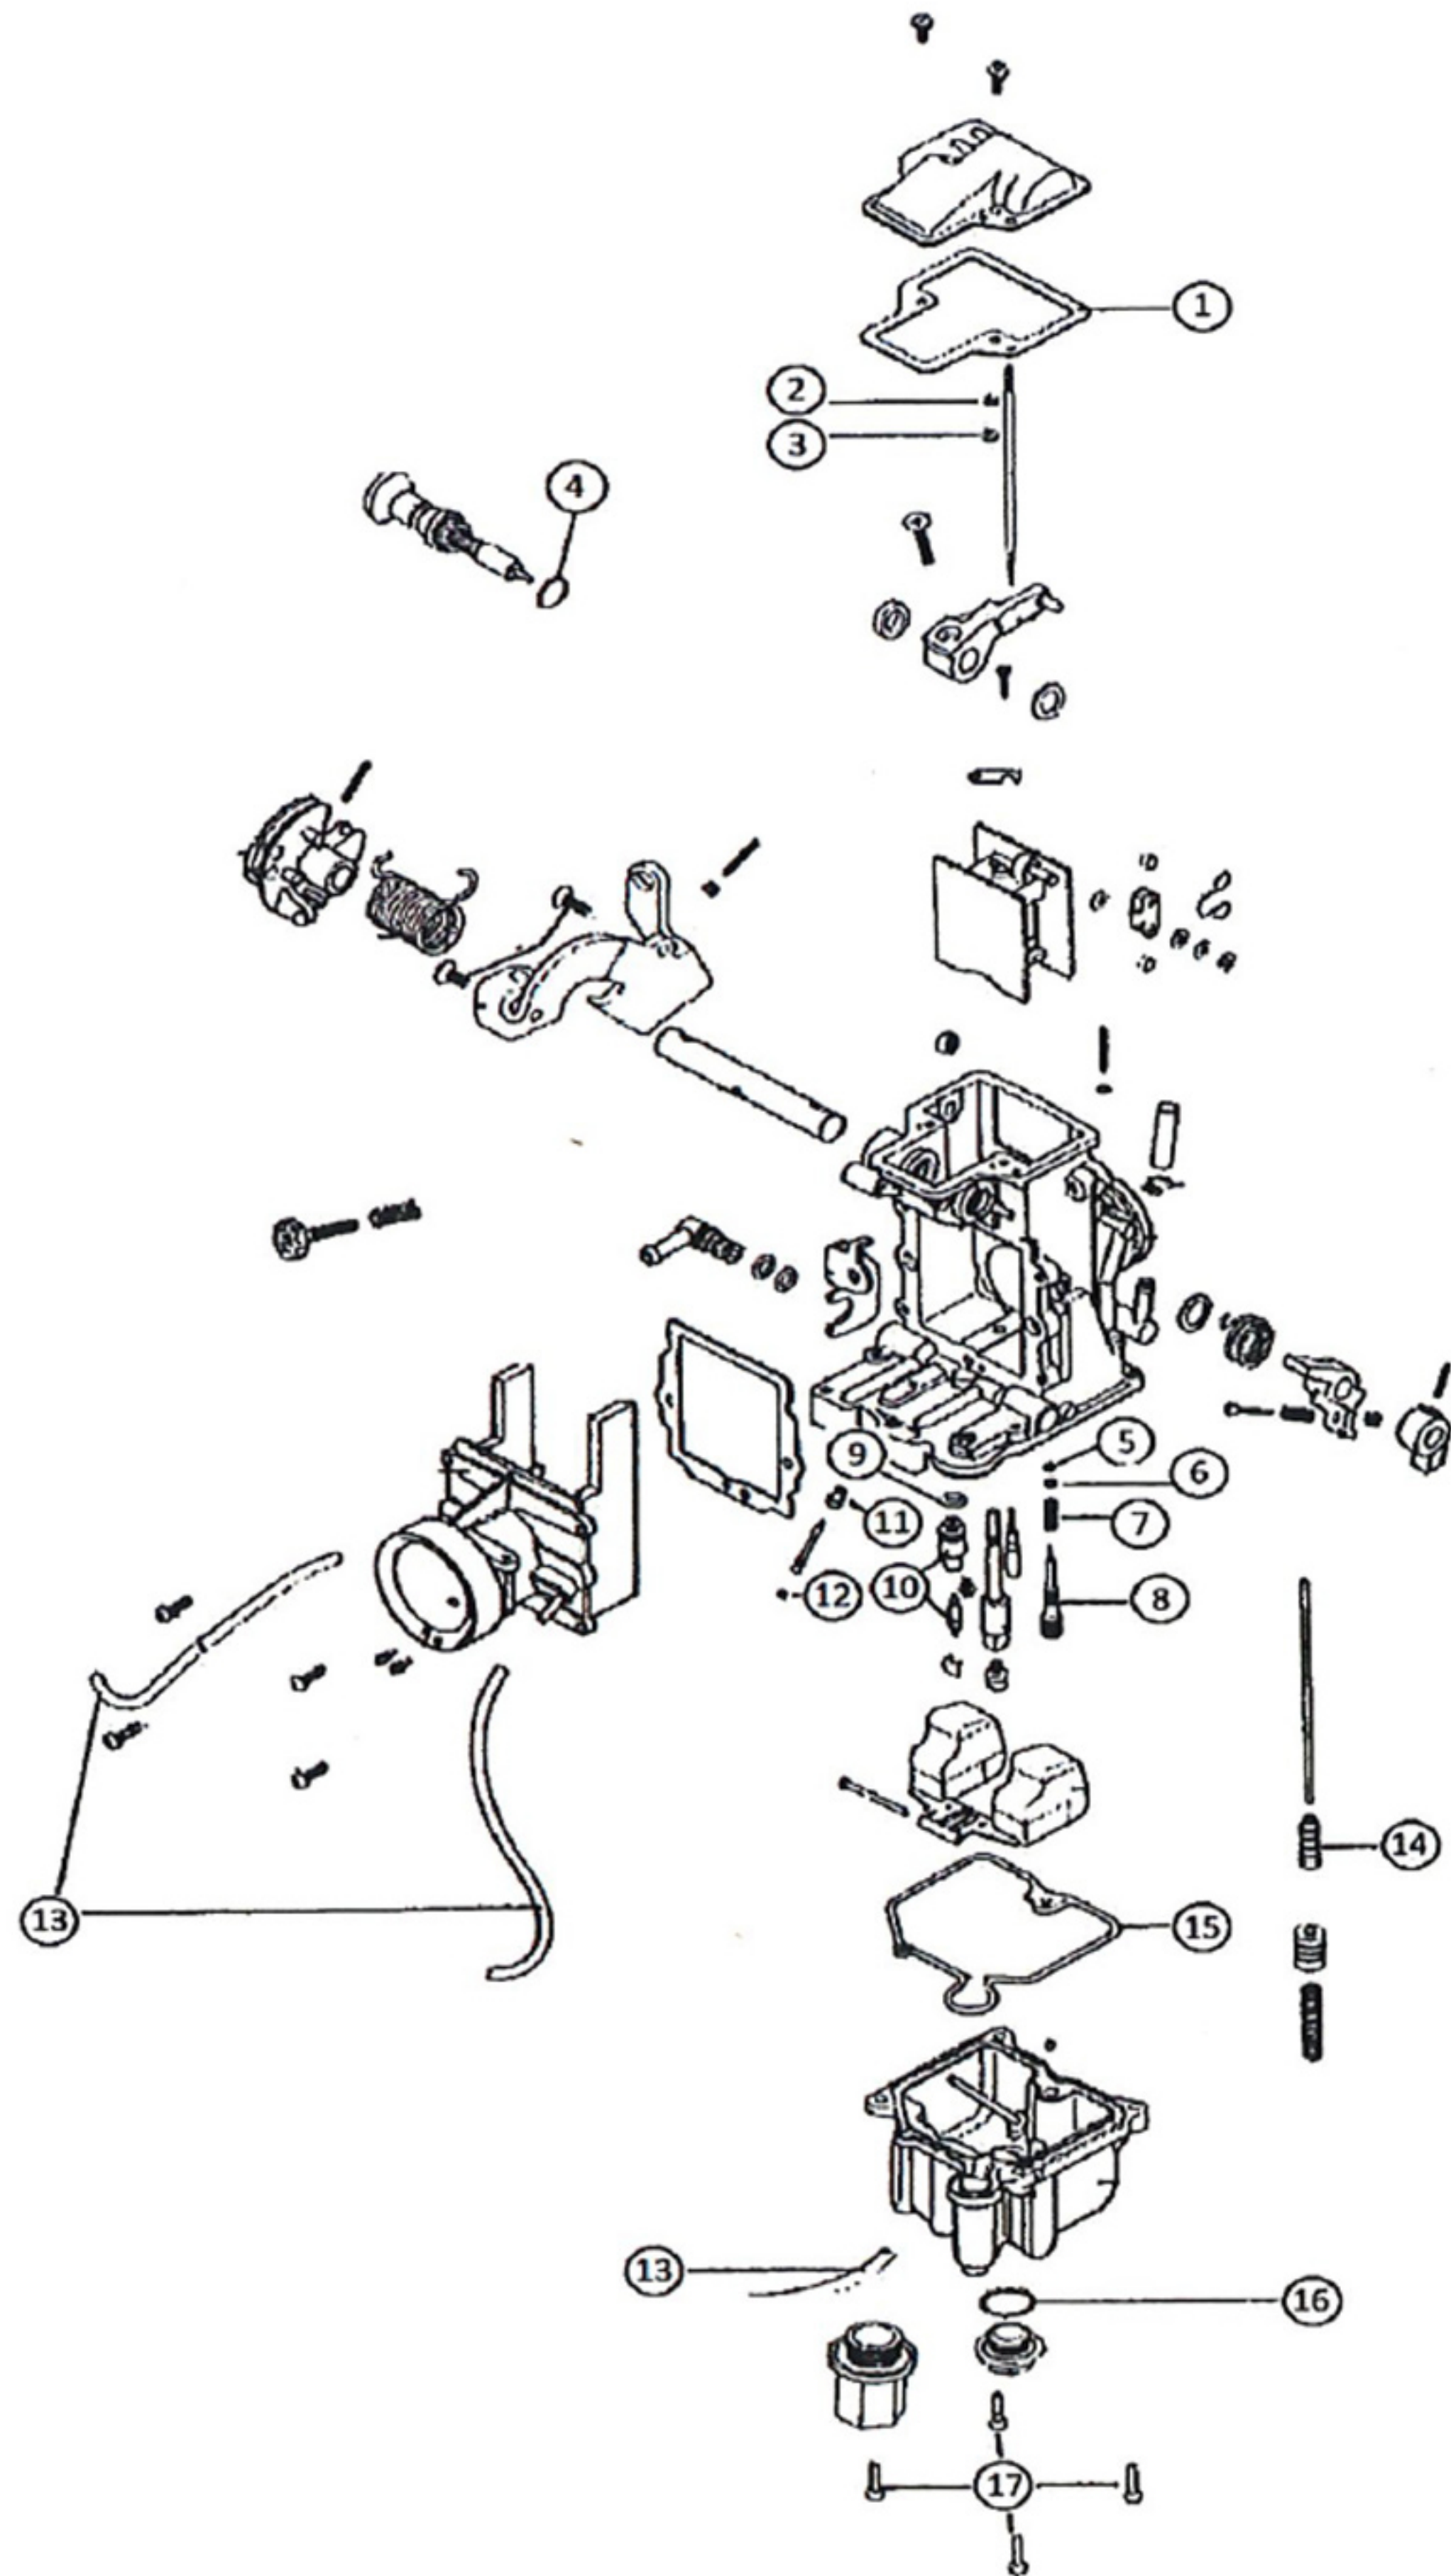

ITEM	QTY	DESCRIPTION
1	1	GASKET TOP COVER
2	1	E-RING
3	1	WASHER
4	1	O-RING, CHOKE
5	1	O-RING, FUEL SCREW
6	1	WASHER, FUEL SCREW
7	1	SPRING, FUEL SCREW
8	1	FUEL SCREW
9	1	O-RING, FLOAT VALVE
10	1	FLOAT VALVE
11	1	PLUG, A/P NOZZLE
12	1	O-RING A/P NOZZLE
13	3	HOSE
14	1	BOOT, ROD
15	1	GASKET, BOWL
16	1	O-RING, DRAIN PLUG
17	4	SCREWS, BOWL

MK-3668

Fits: Mikuni TM36-68

**REPLACEMENT JET NOTE

Due to varying model requirements,
this kit does not include main or pilot jets

If needed, refer to the

following Mikuni Part numbers when acquiring these jets:

Main Jet: N100604-XXXX

Pilot Jet: VM28/486-XXXX