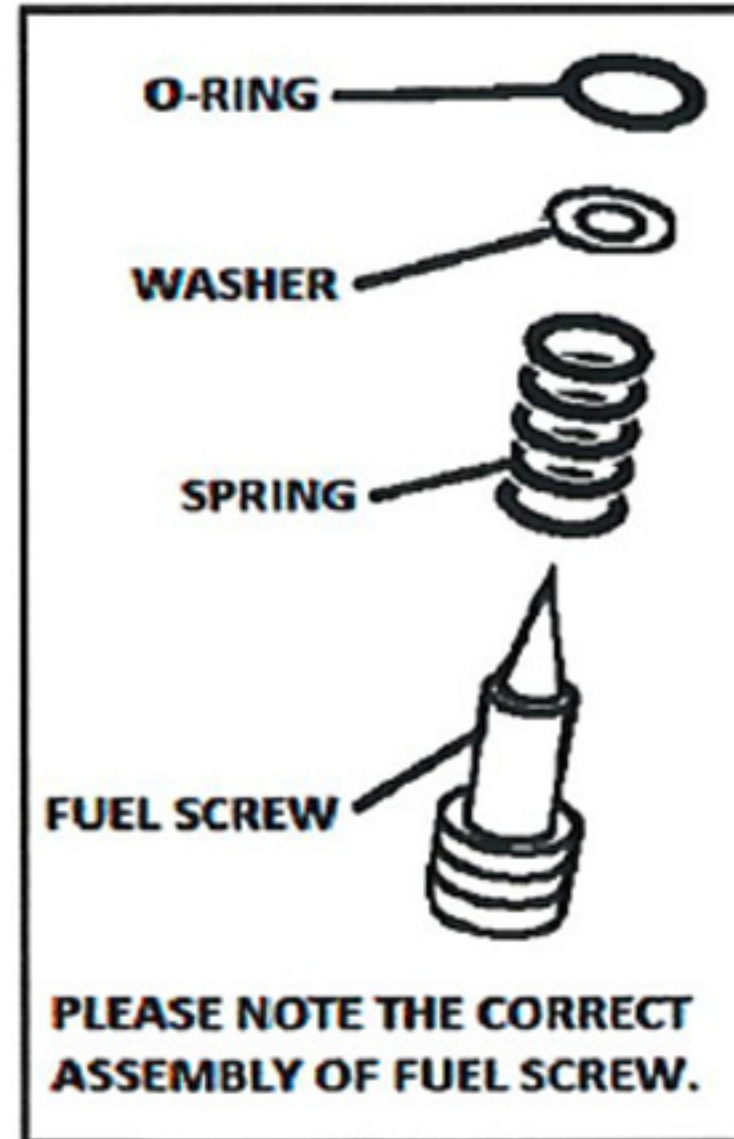

ITEM	QTY	DESCRIPTION
1	1	GASKET TOP COVER
2	1	E-RING
3	1	WASHER
4	1	O-RING, CHOKE
5	1	O-RING, FUEL SCREW
6	1	WASHER, FUEL SCREW
7	1	SPRING, FUEL SCREW
8	1	FUEL SCREW
9	1	O-RING, FLOAT VALVE
10	1	FLOAT VALVE
11	1	PLUG, A/P NOZZLE
12	1	O-RING A/P NOZZLE
13	3	HOSE
14	1	BOOT, ROD
15	1	GASKET, BOWL
16	1	O-RING, DRAIN PLUG
17	4	SCREWS, BOWL

MK-3668

Fits: Mikuni TM36-68

**REPLACEMENT JET NOTE

Due to varying model requirements,
this kit does not include main or pilot jets

If needed, refer to the

following Mikuni Part numbers when acquiring these jets:

Main Jet: N100604-XXXX

Pilot Jet: VM28/486-XXXX